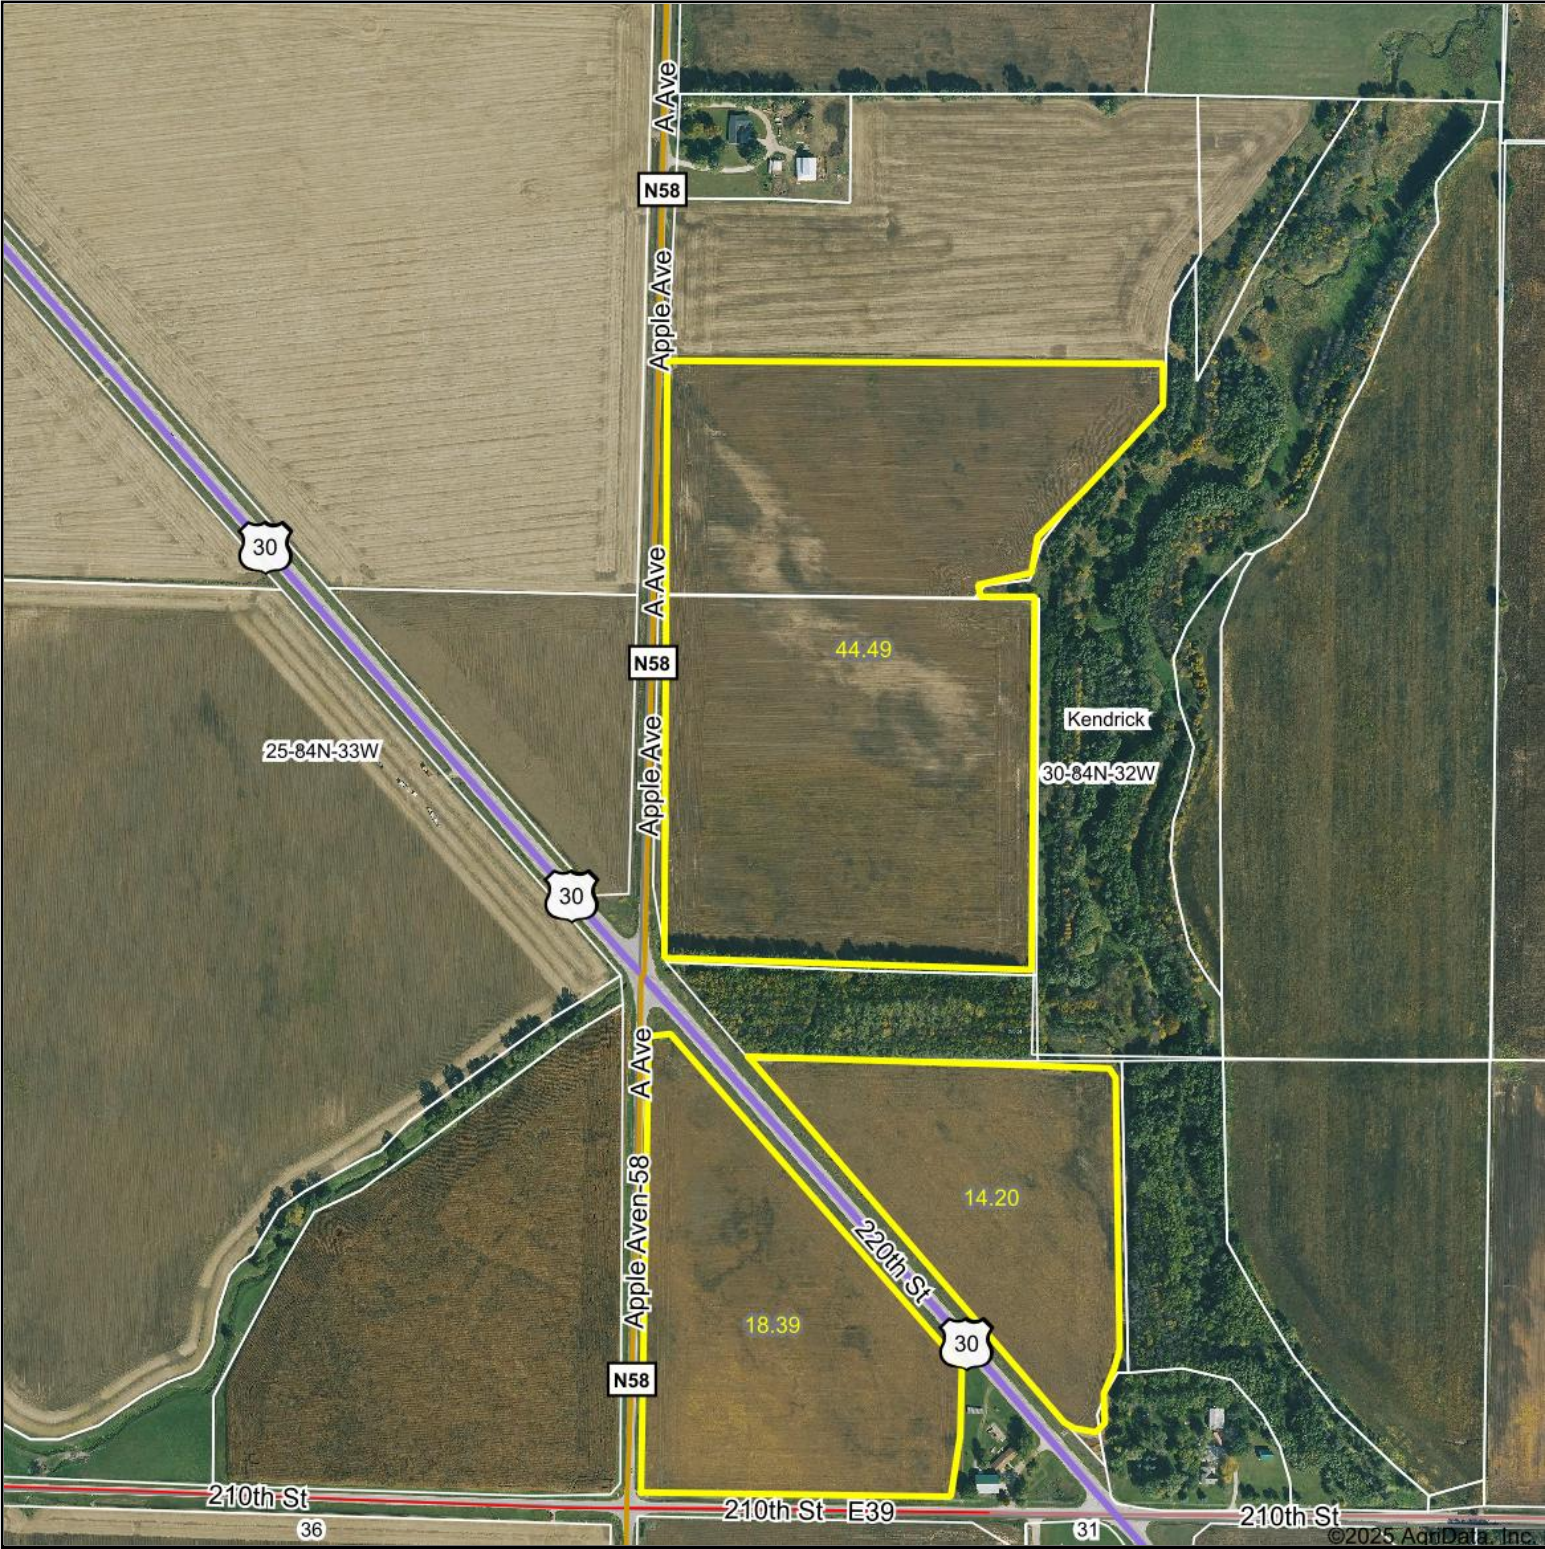

# Aerial Map

Boundary Center: 42° 3' 13.14, -94° 37' 34.68

**30-84N-32W**  
**Greene County**  
**Iowa**

Maps Provided By:  
**surety**  
CUSTOMIZED ONLINE MAPPING  
© AgriData, Inc. 2023 www.AgriDataInc.com

5/6/2025

Field borders provided by Farm Service Agency as of 5/21/2008.