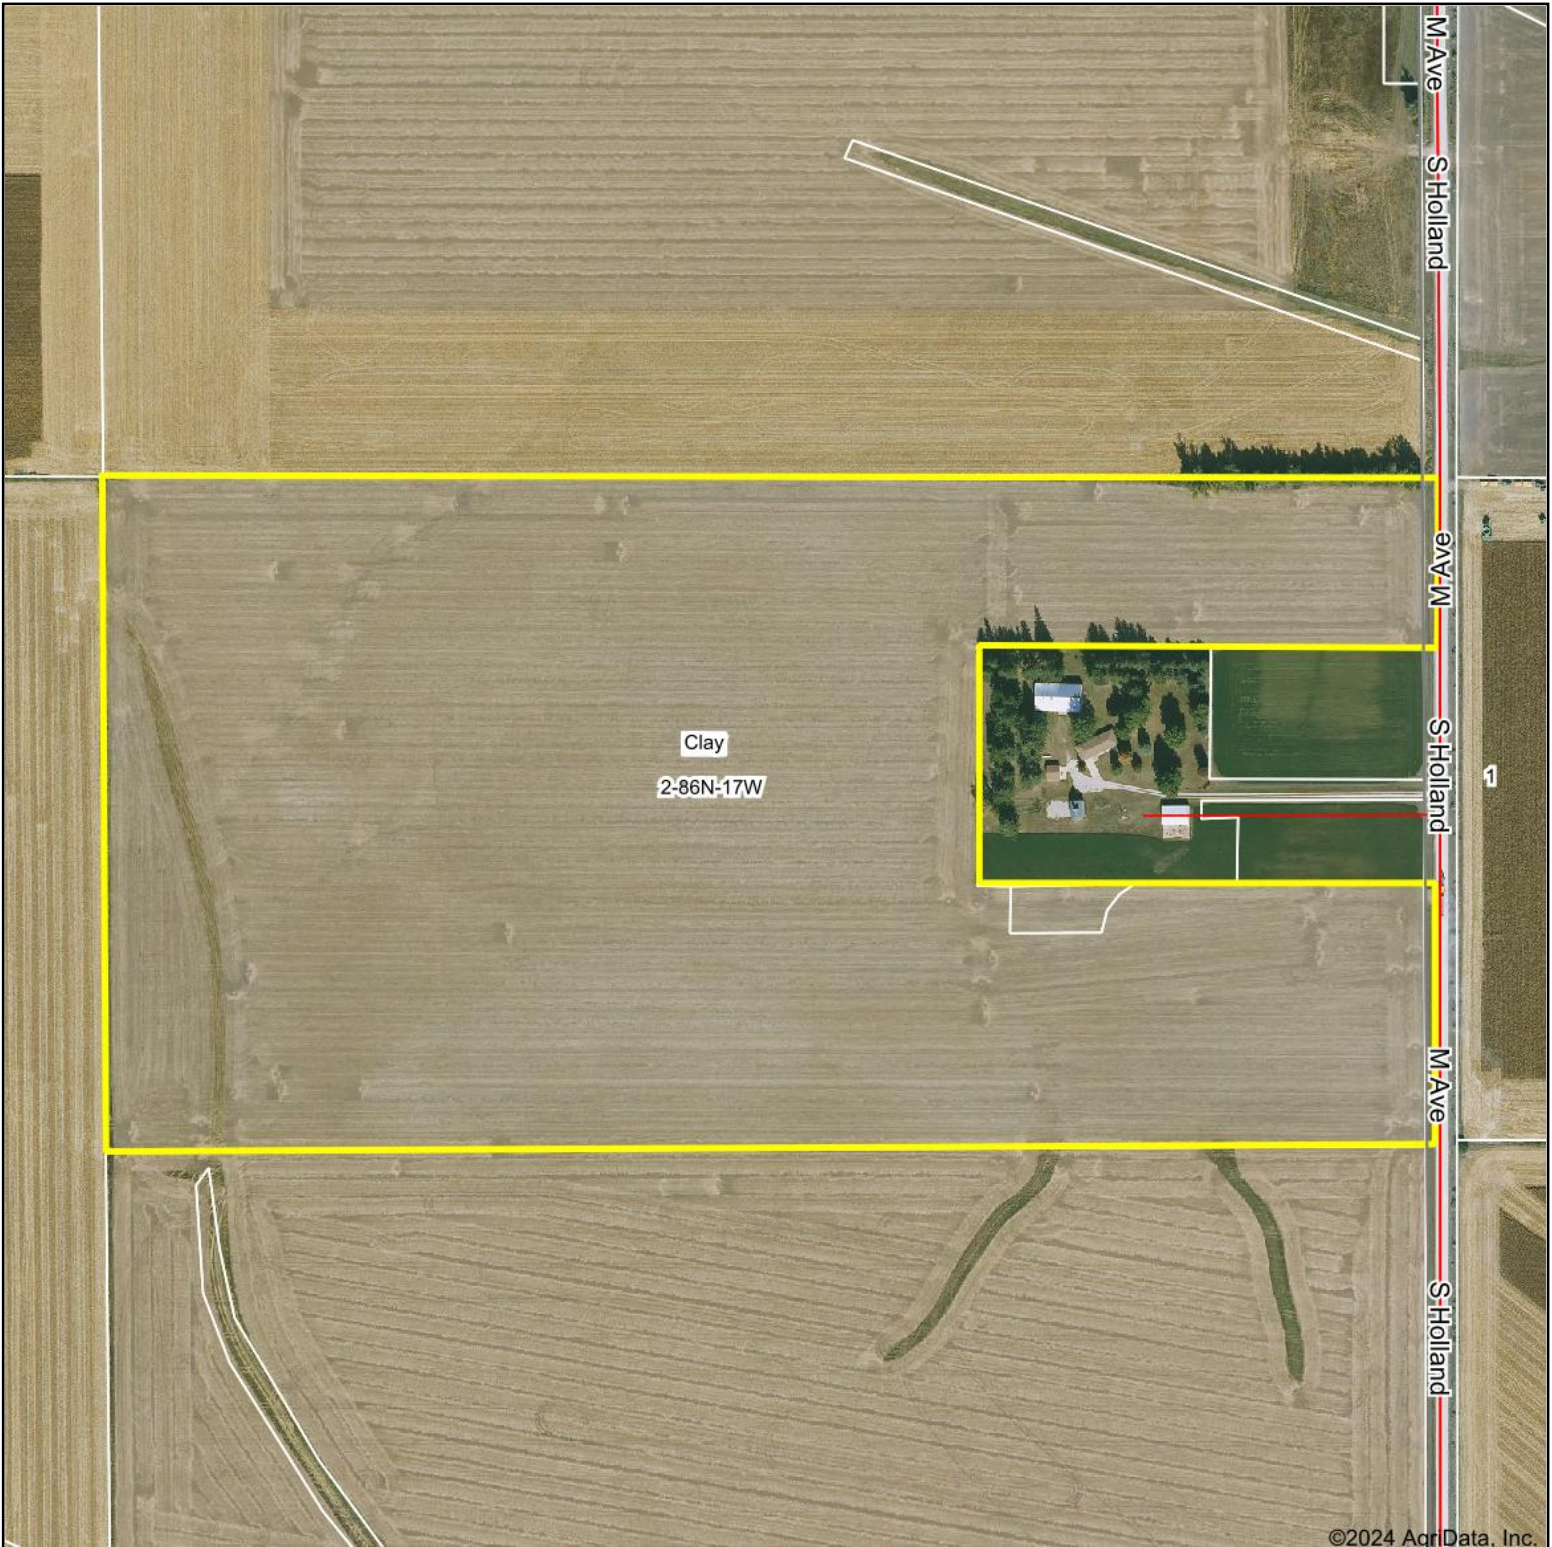

# Aerial Map

©2024 AgrData, Inc.

Boundary Center: 42° 17' 16.51, -92° 47' 32.21

**2-86N-17W**  
**Grundy County**  
**Iowa**

9/12/2024

Maps Provided By:

© AgriData, Inc. 2023 www.AgrDataInc.com

Field borders provided by Farm Service Agency as of 5/21/2008.