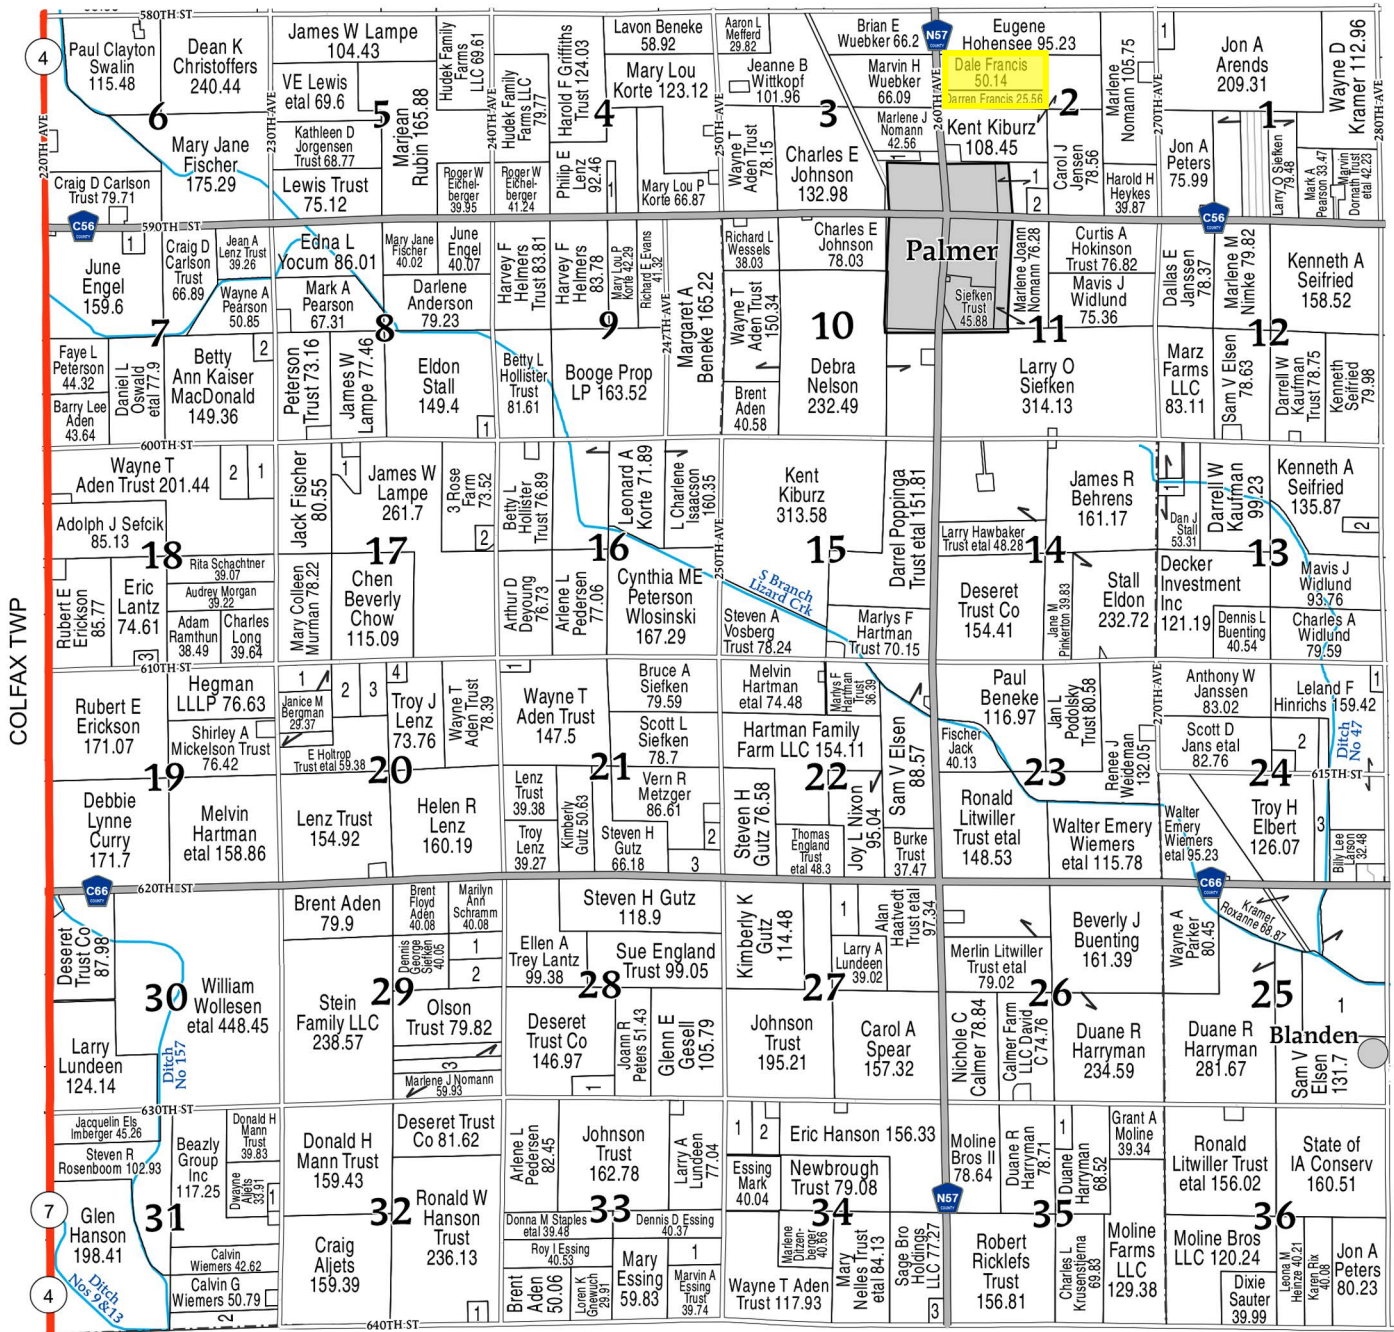

T-90-N

BELLVILLE PLAT

R-32-W

(Landowners)

LINCOLN TWP

CALHOUN CO

* MAP IMAGE COURTESY OF FARM AND HOME PUBLISHERS VIA WWW.FARMANDHOMEPUBLISHERS.COM