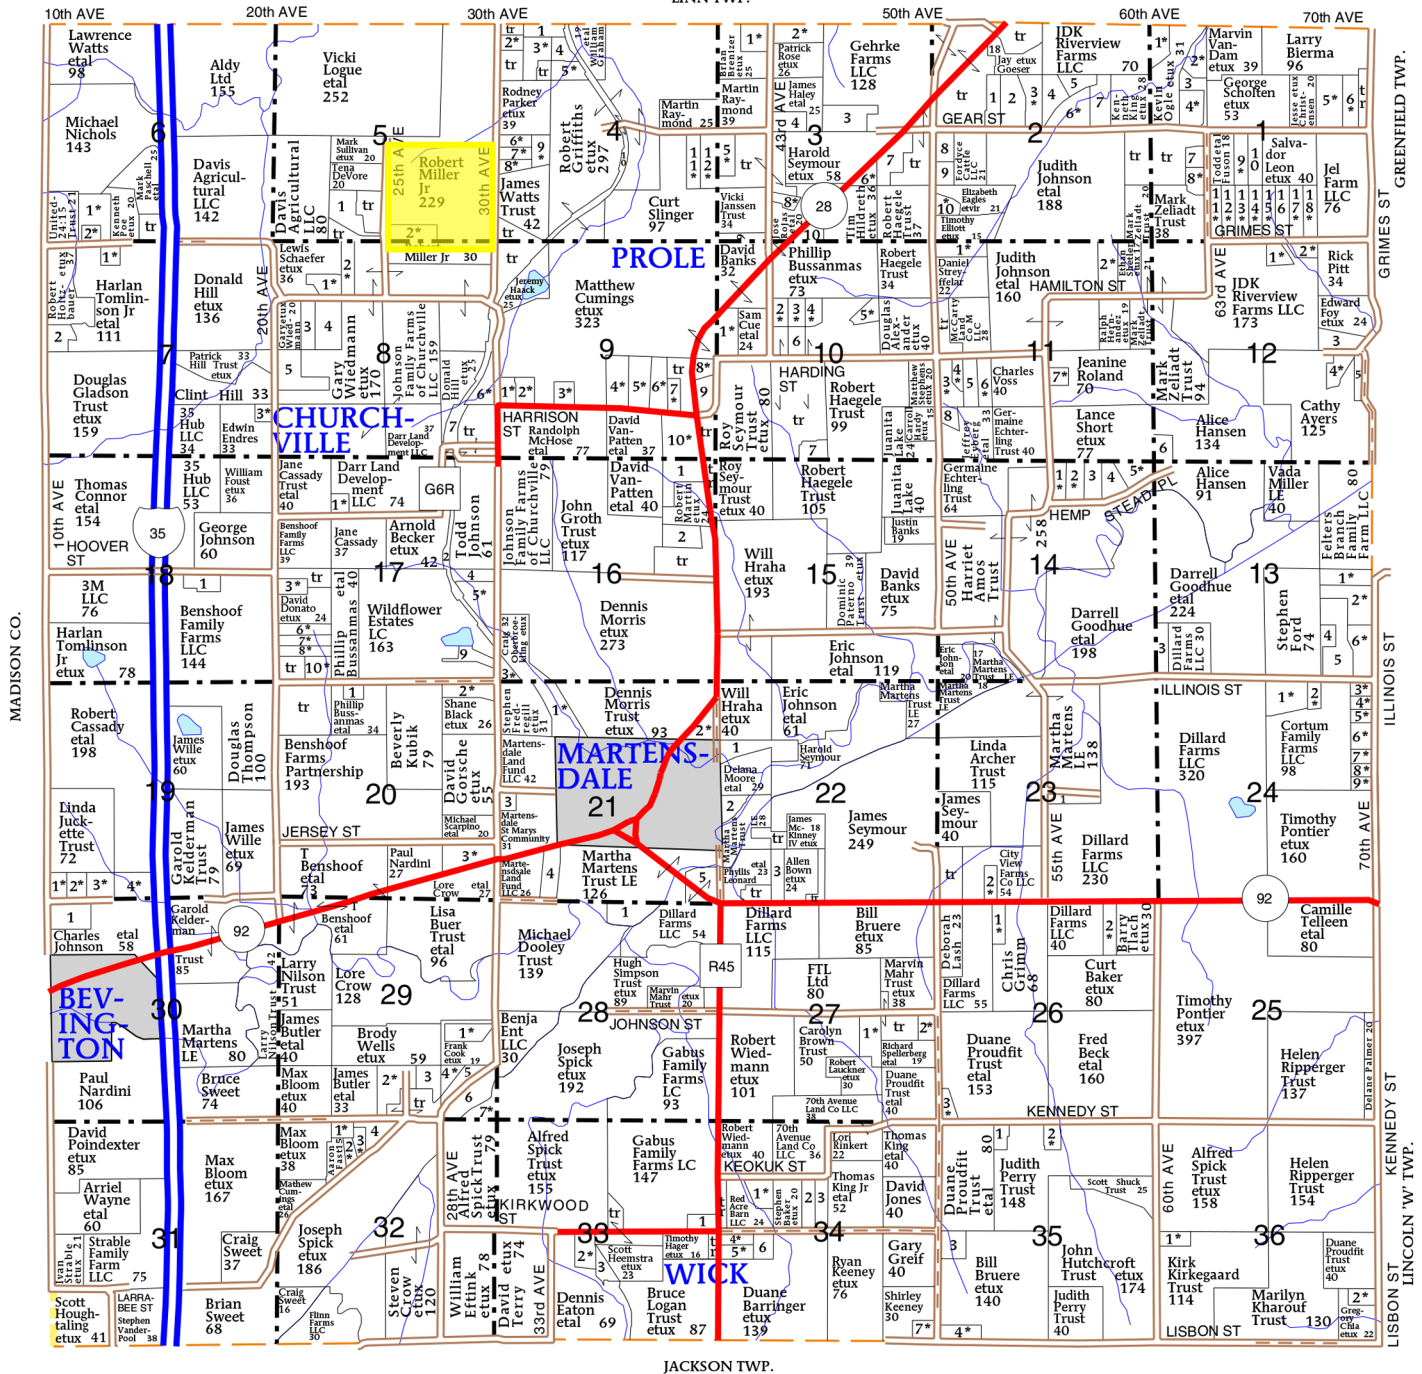

T-76-N

JEFFERSON PLAT

R-25-W

(Landowners)

LINN TWP.

* MAP IMAGE COURTESY OF FARM AND HOME PUBLISHERS VIA WWW.FARMANDHOMEPUBLISHERS.COM