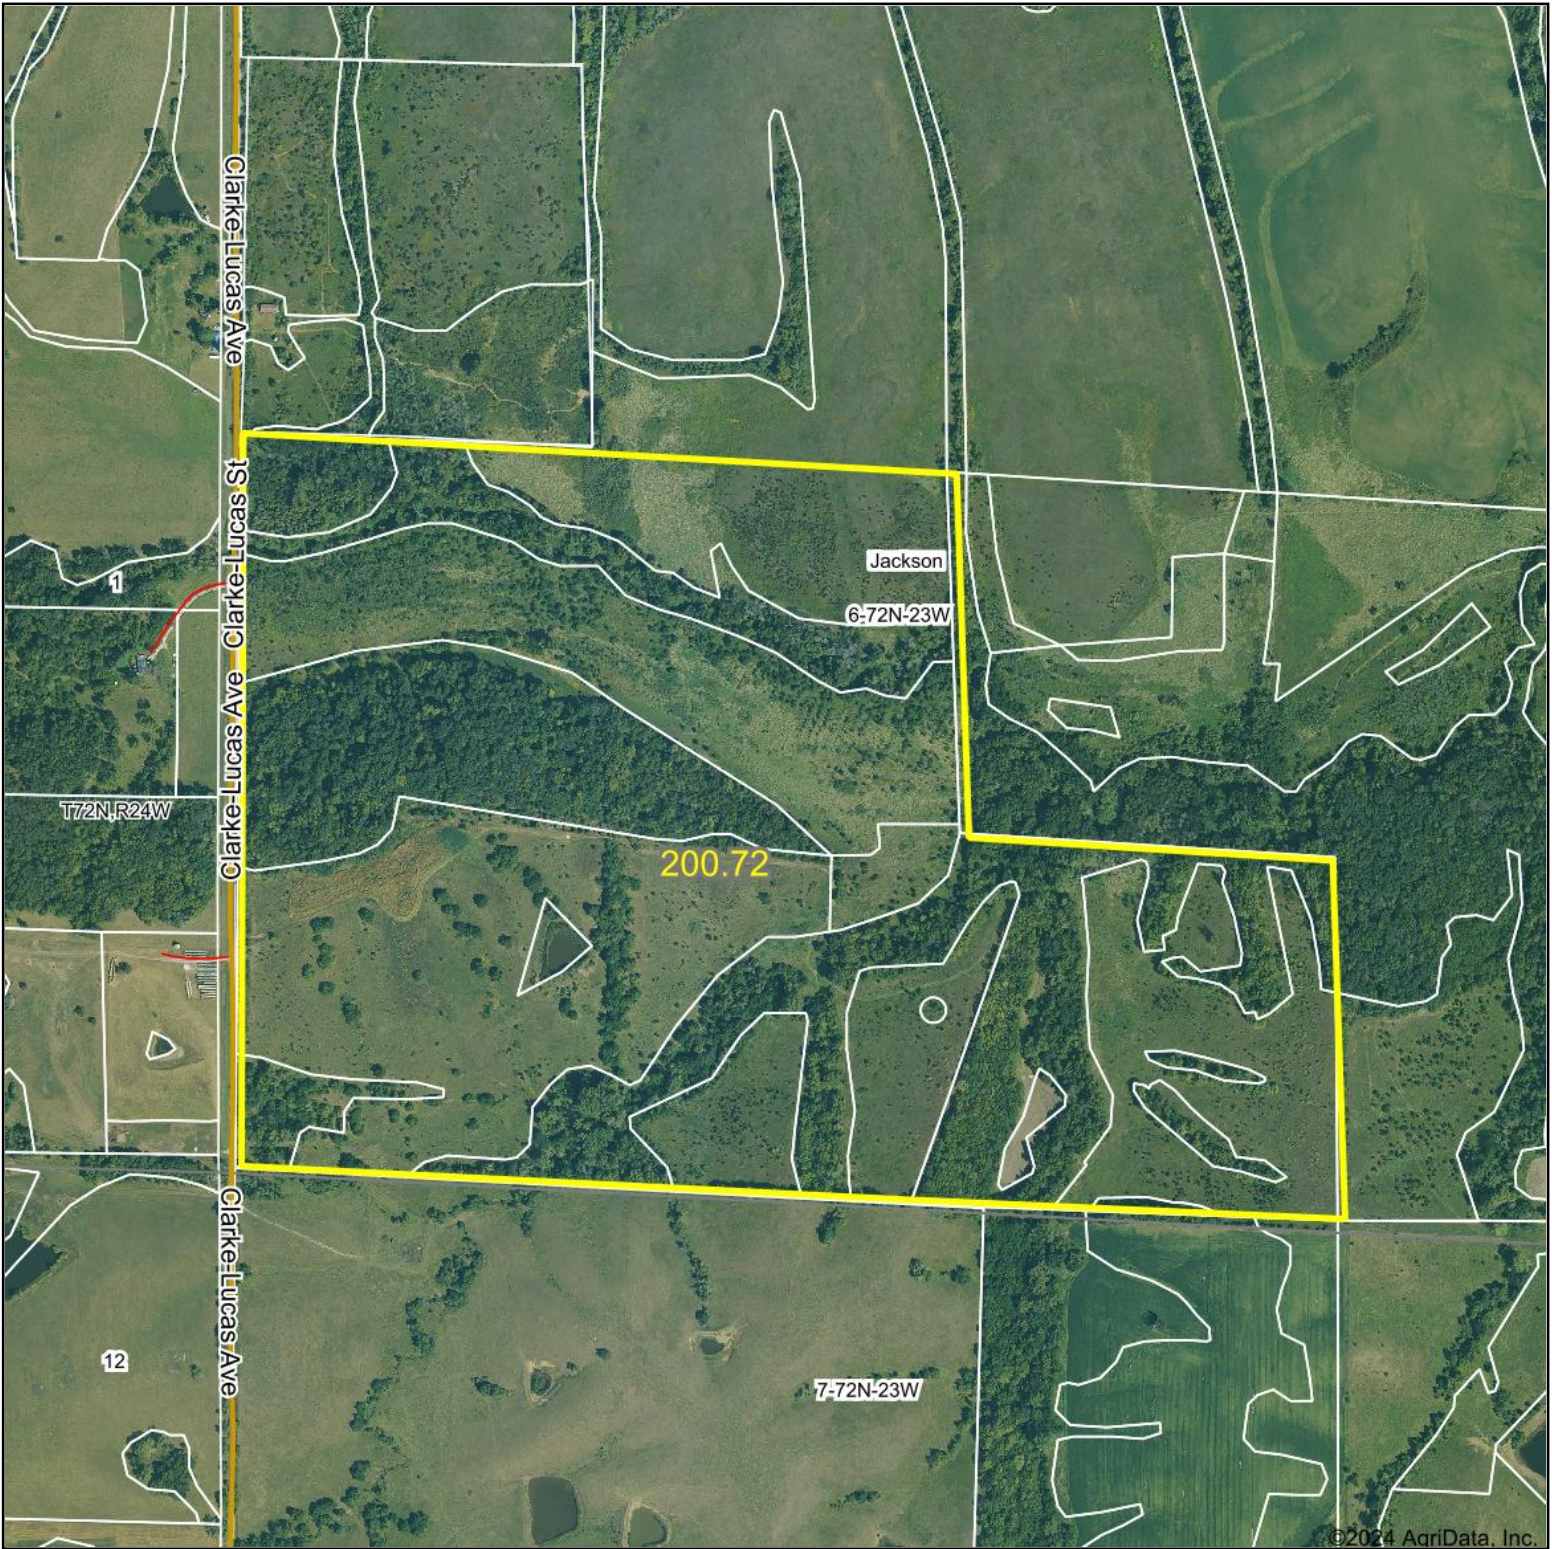

# Aerial Map

Boundary Center: 41° 3' 44.39, -93° 32' 58.58

**6-72N-23W**  
**Lucas County**  
**Iowa**

Maps Provided By:

© AgriData, Inc. 2023 www.AgriDataInc.com

4/29/2024

Field borders provided by Farm Service Agency as of 5/21/2008.