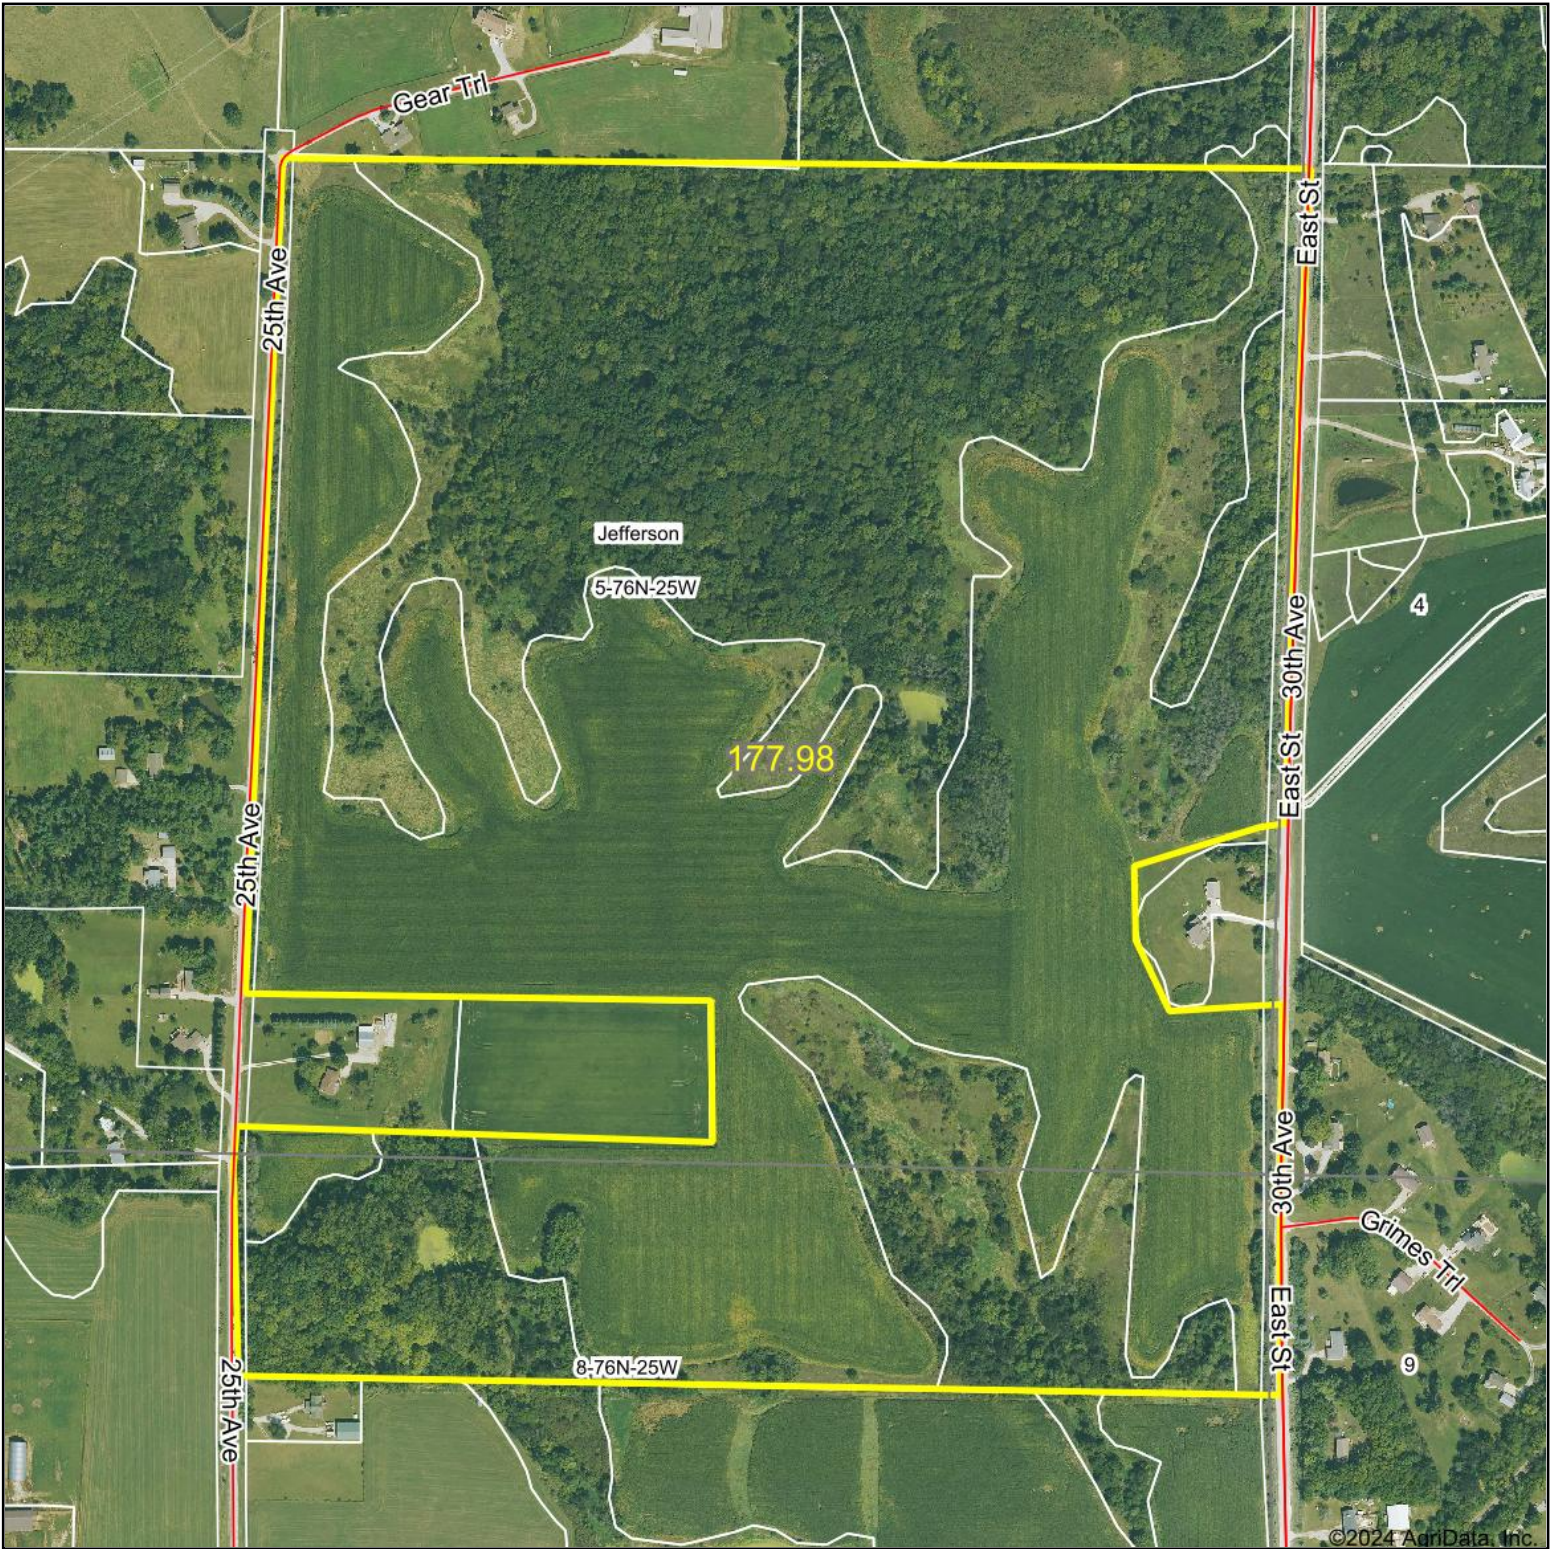

Aerial Map Miller Farm

©2024 AgriData, Inc.

Boundary Center: 41° 24' 47.37, -93° 45' 22.15

5-76N-25W
Warren County
Iowa

Maps Provided By:

© AgriData, Inc. 2023 www.AgriDataInc.com

4/23/2024

Field borders provided by Farm Service Agency as of 5/21/2008.