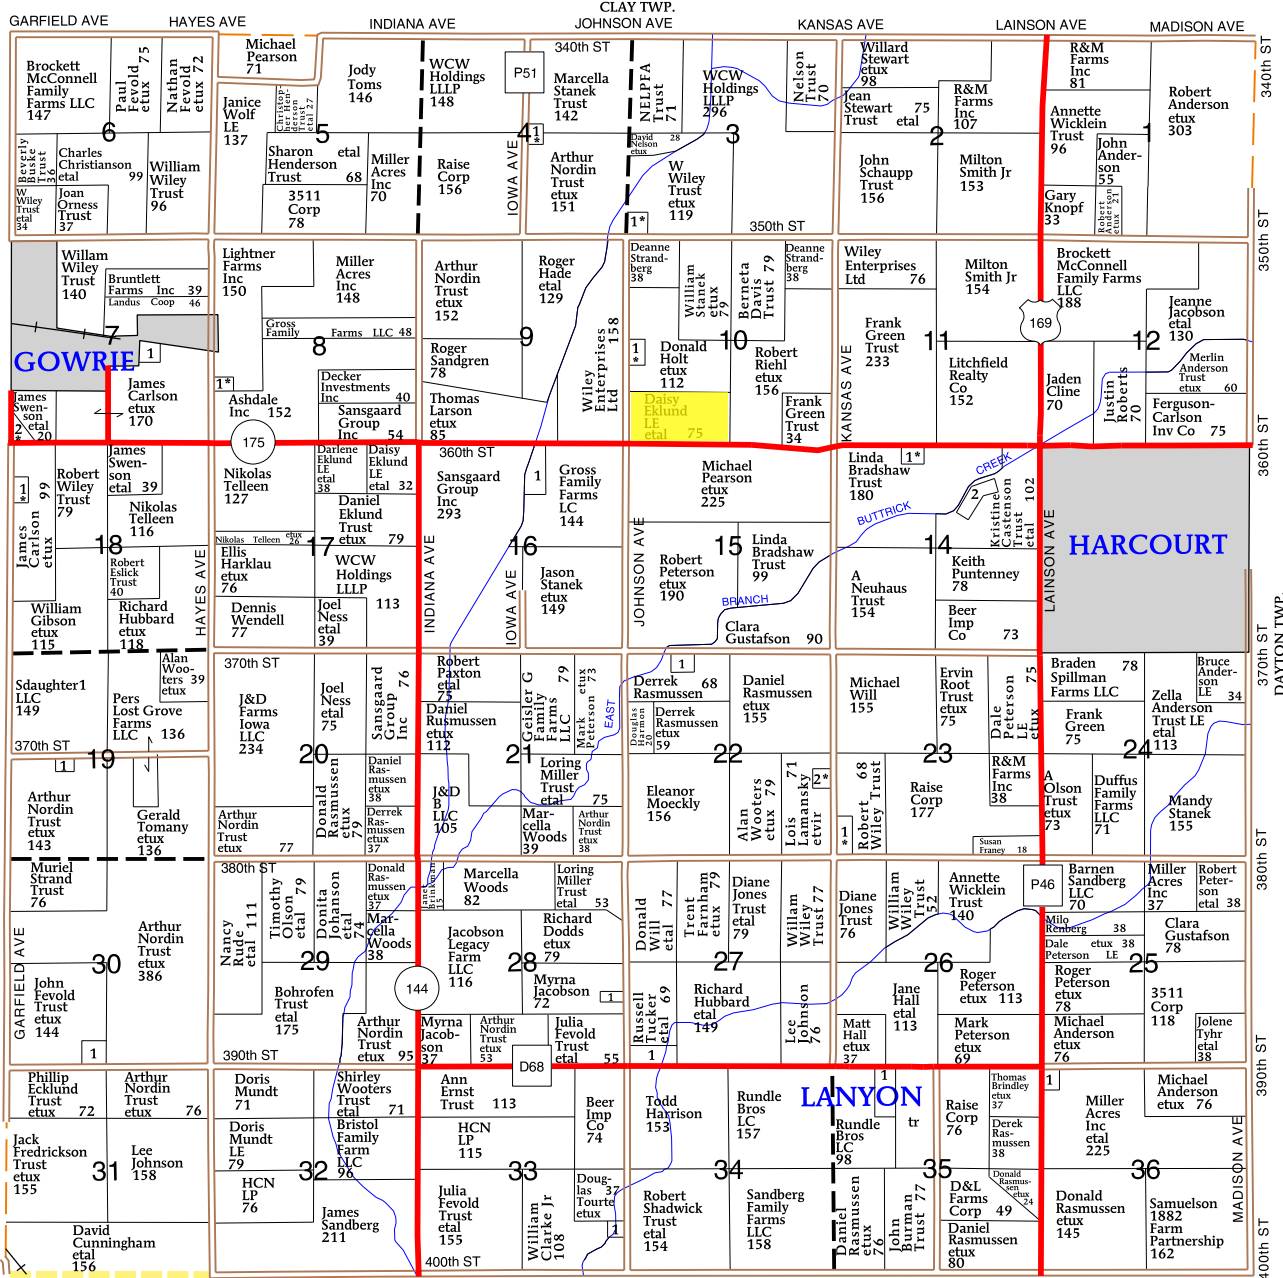

(Landowners)

GREENE CO.

LOST GROVE TOWNSHIP

SECTION 3	1 STEWART, ISSAC ETAL 6	SECTION 19	1 JDG PORK ENTERPRISES LC 6	SECTION 28	1 FEVOLD, ELAINE 7
SECTION 4	1 CARLSON, BRETT ETUX 8	SECTION 22	1 WILLIAMSON, KYLESARAH 7	SECTION 30	1 FEVOLD, RENEE 6
SECTION 7	1 LANDUS COOP 9	SECTION 23	2 BLAIR, TIMOTHY ETUX 5	SECTION 33	1 DAVIS, DUANE 7
SECTION 8	2 JONDLE, BRANDON ETUX 10	SECTION 27	1 BLAIR, JAMES ETUX 9	SECTION 35	1 NEW COOP INC 17
	1 DUNCAN, JAMES ETUX 5		1 TUCKER, RUSSELL 6	SECTION 36	1 KING, RICHARD 6