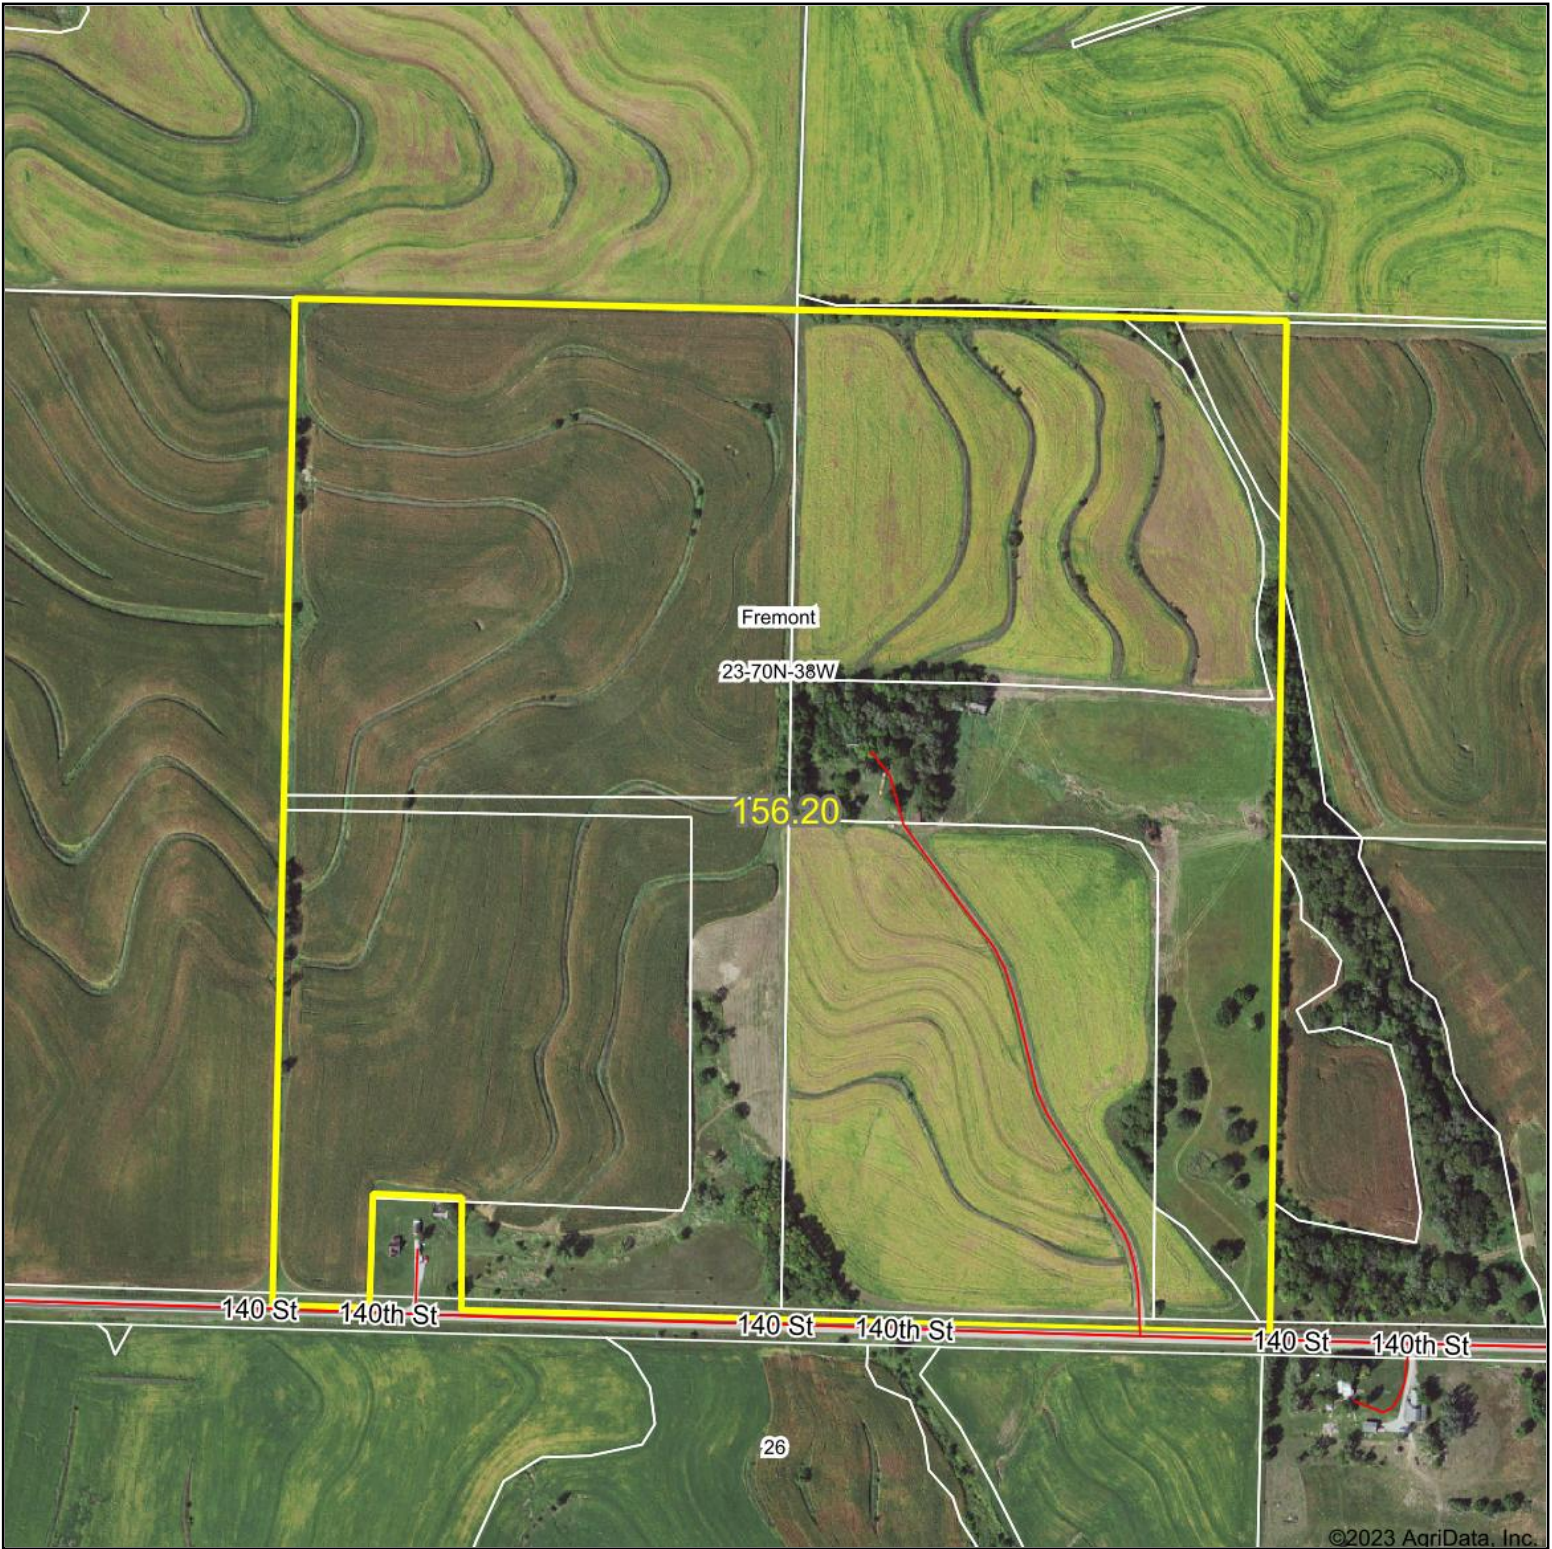

Aerial Map

Boundary Center: 40° 50' 48.51, -95° 11' 5.86

23-70N-38W
Page County
Iowa

Maps Provided By:
surety
CUSTOMIZED ONLINE MAPPING
© AgriData, Inc. 2023 www.AgriDataInc.com

8/21/2023

Field borders provided by Farm Service Agency as of 5/21/2008.