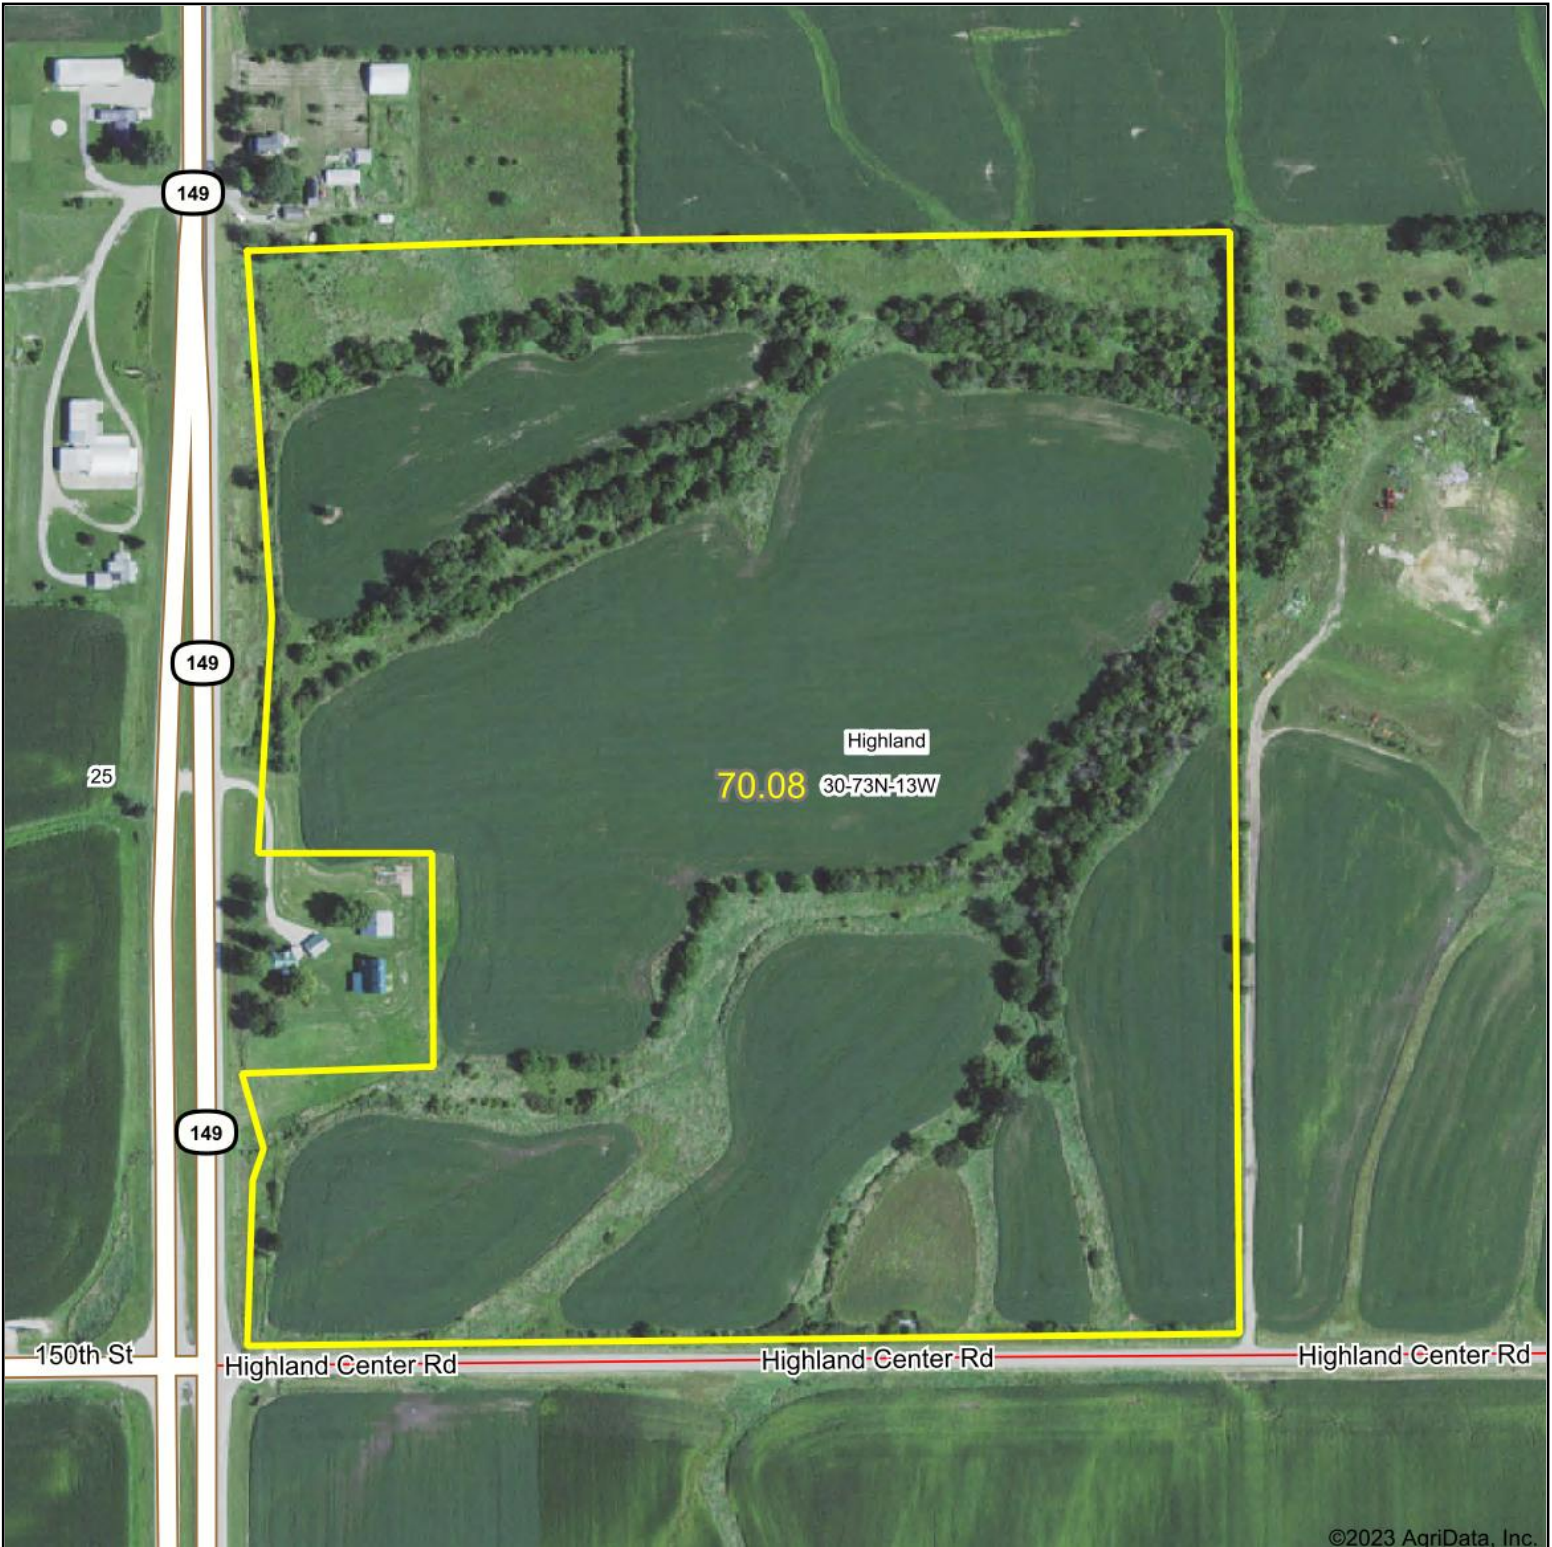

Aerial Map

©2023 AgriData, Inc.

Boundary Center: 41° 6' 0.26, -92° 24' 23.99

30-73N-13W
Wapello County
Iowa

Maps Provided By:

© AgriData, Inc. 2023 www.AgriDataInc.com

11/17/2023