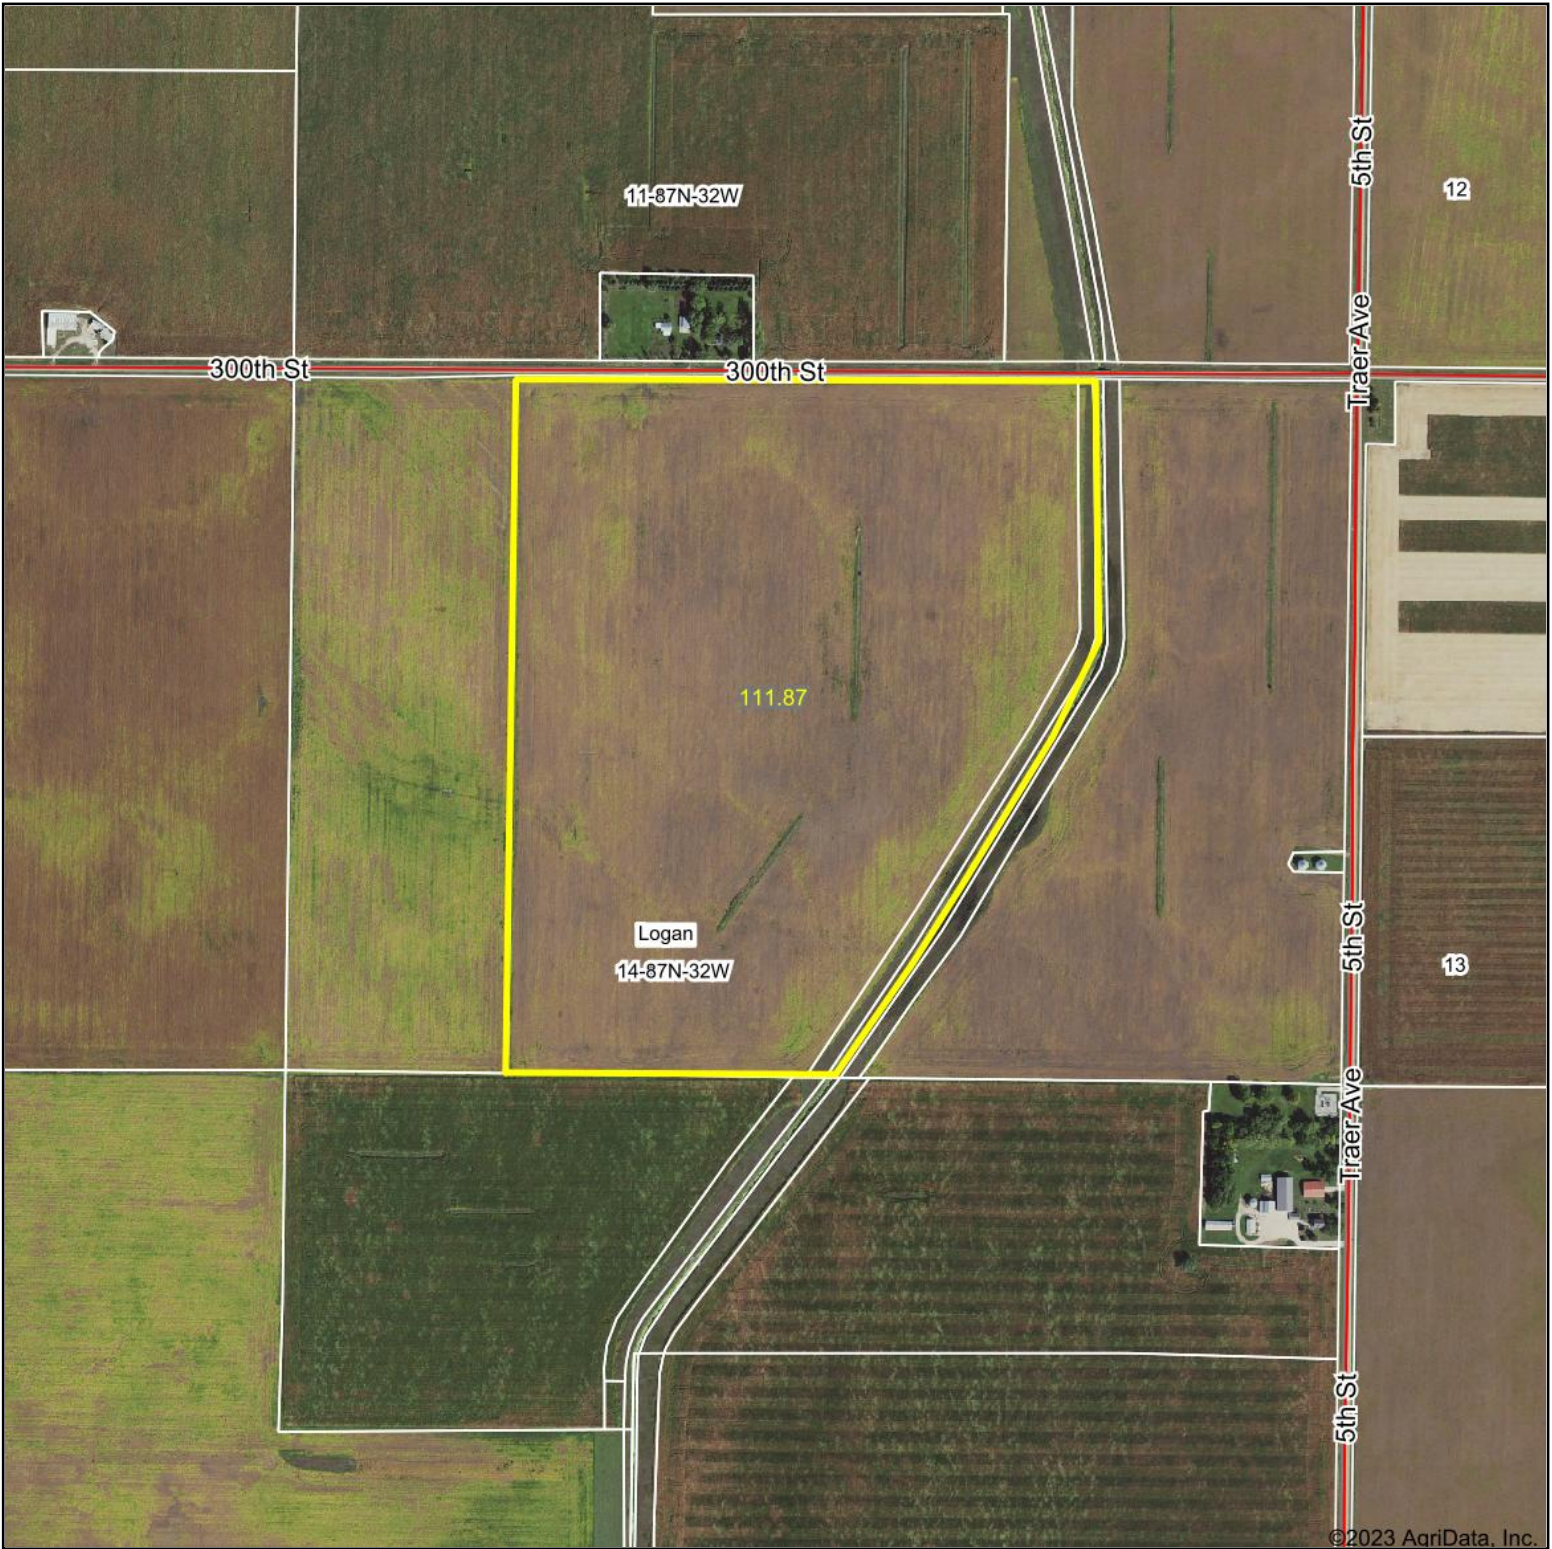

# Aerial Map

Boundary Center: 42° 21' 1.2, -94° 32' 27.47

**14-87N-32W**  
**Calhoun County**  
**Iowa**

11/3/2023

Maps Provided By:

© AgriData, Inc. 2023 www.AgriDataInc.com

Field borders provided by Farm Service Agency as of 5/21/2008.