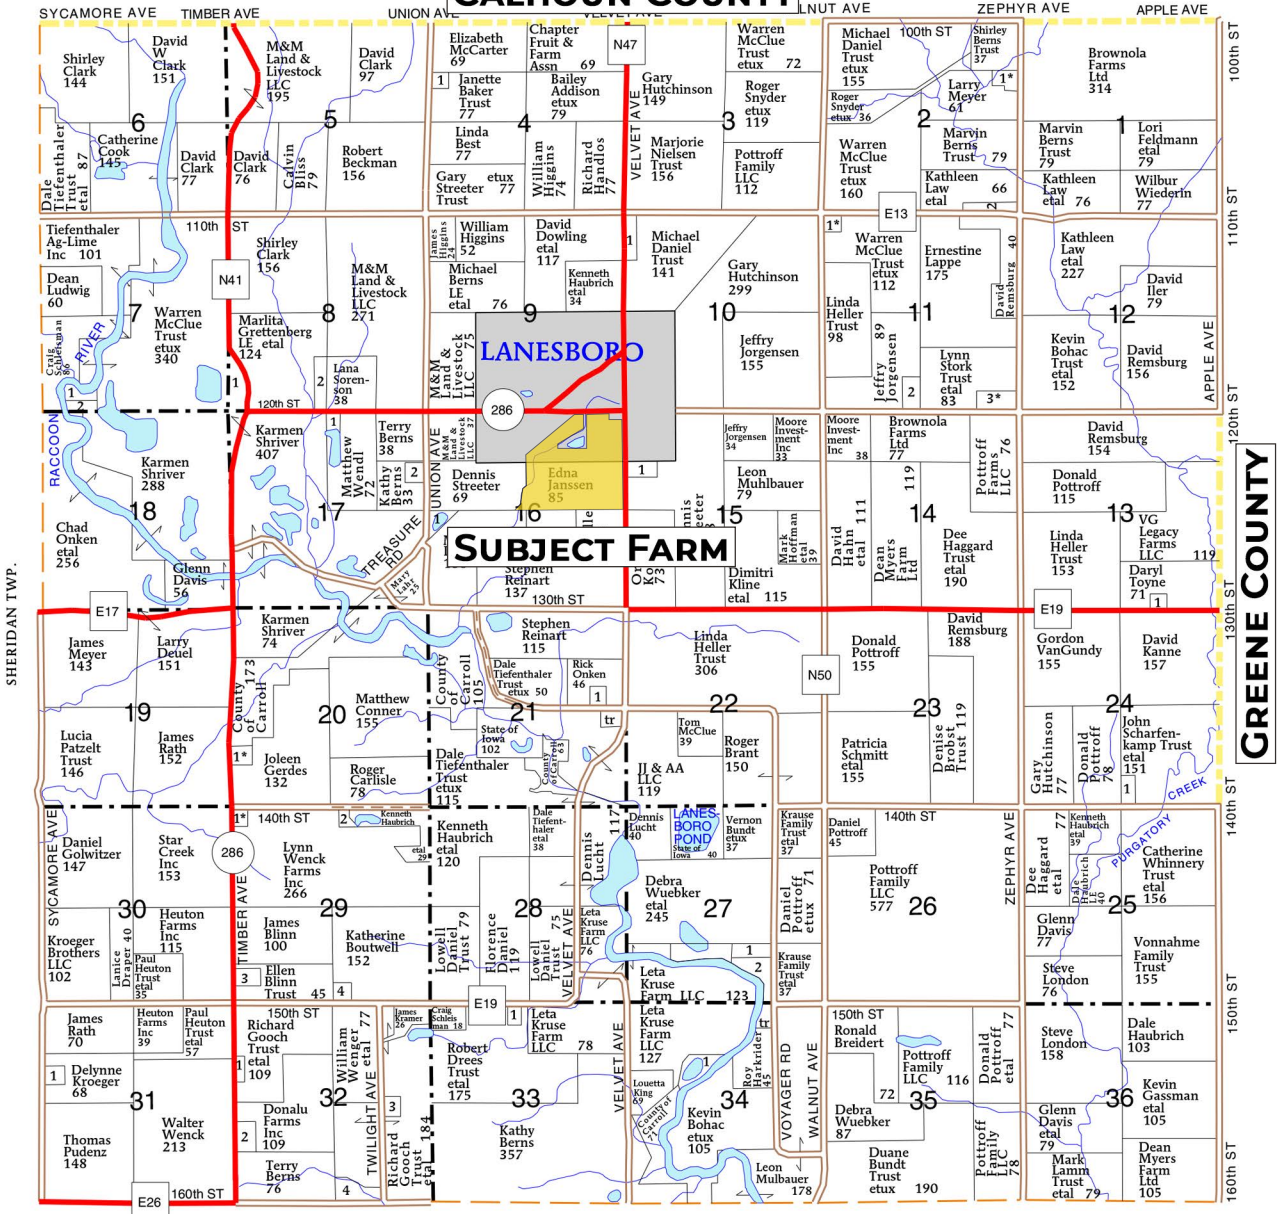

T-85-N

JASPER PLAT

R-33-W

CALHOUN COUNTY

SHERIDAN TWP.

GLIDDEN TWP.

GREENE COUNTY