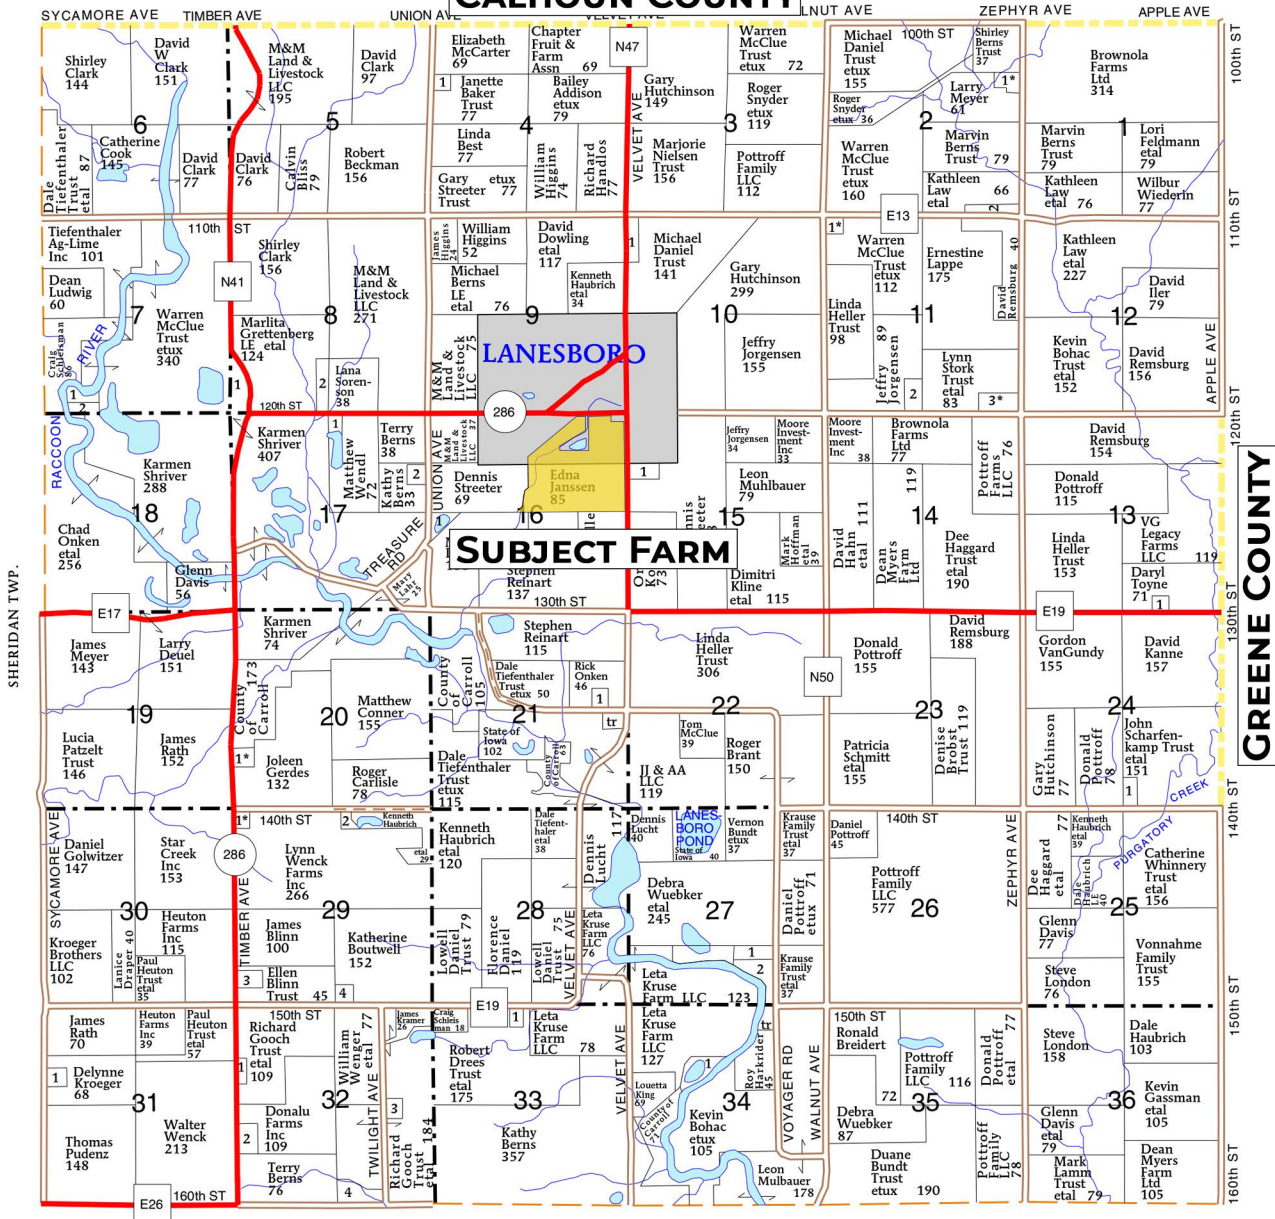

T-85-N

JASPER PLAT

R-33-W

CALHOUN COUNTY

GLIDDEN TWP.

* MAP IMAGE COURTESY OF FARM AND HOME PUBLISHERS VIA WWW.FARMANDHOMEPUBLISHERS.COM