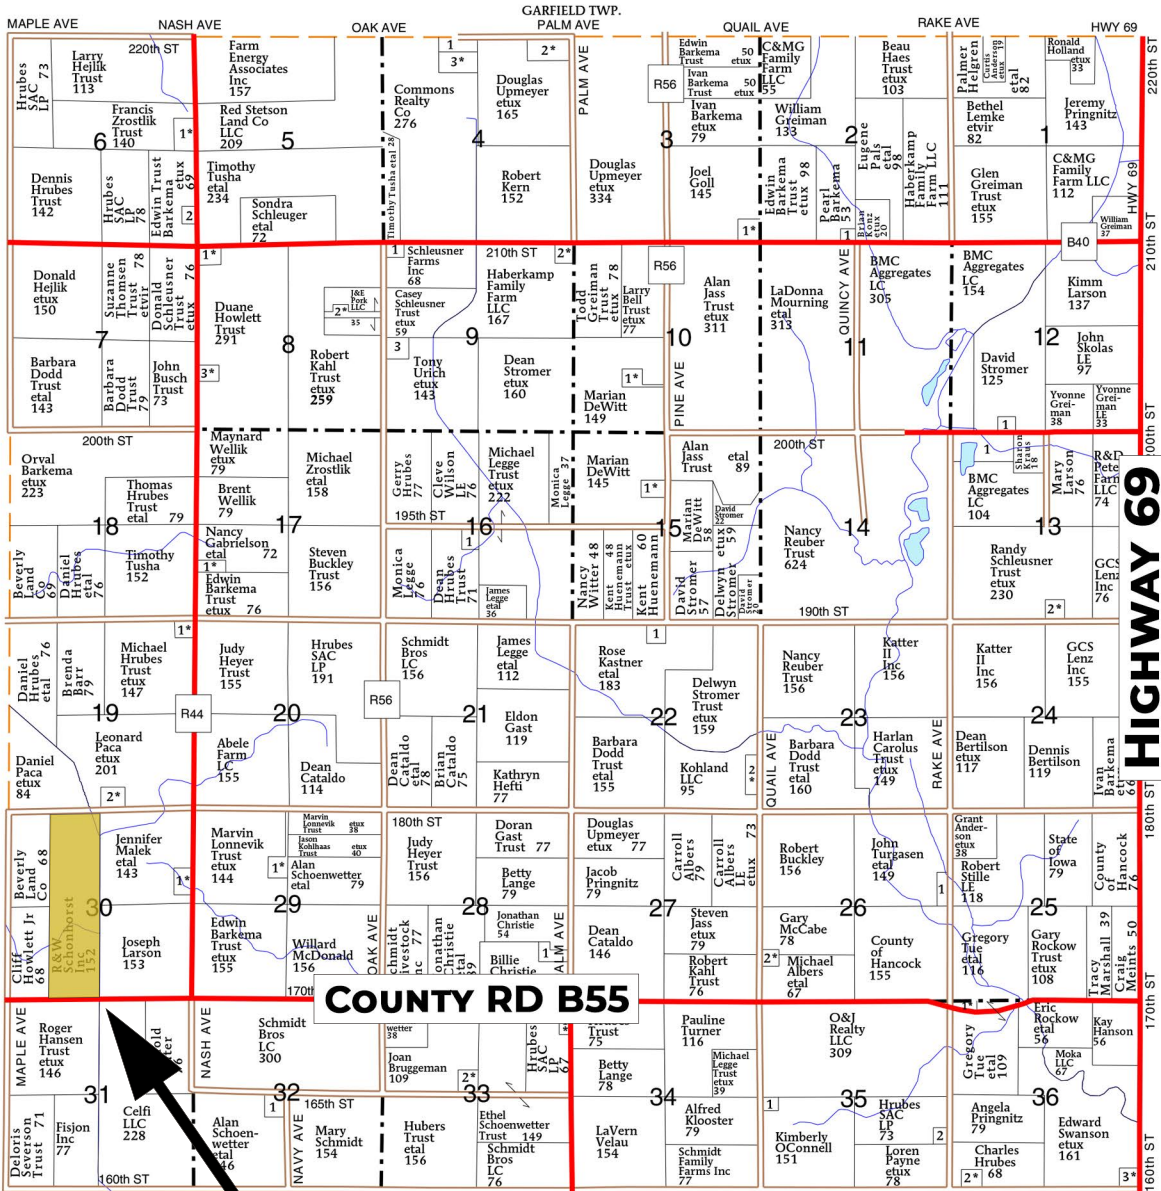

T-95-N

LIBERTY PLAT

(Landowners)

R-24-W

FARM LOCATION

TWIN LAKES TWP.