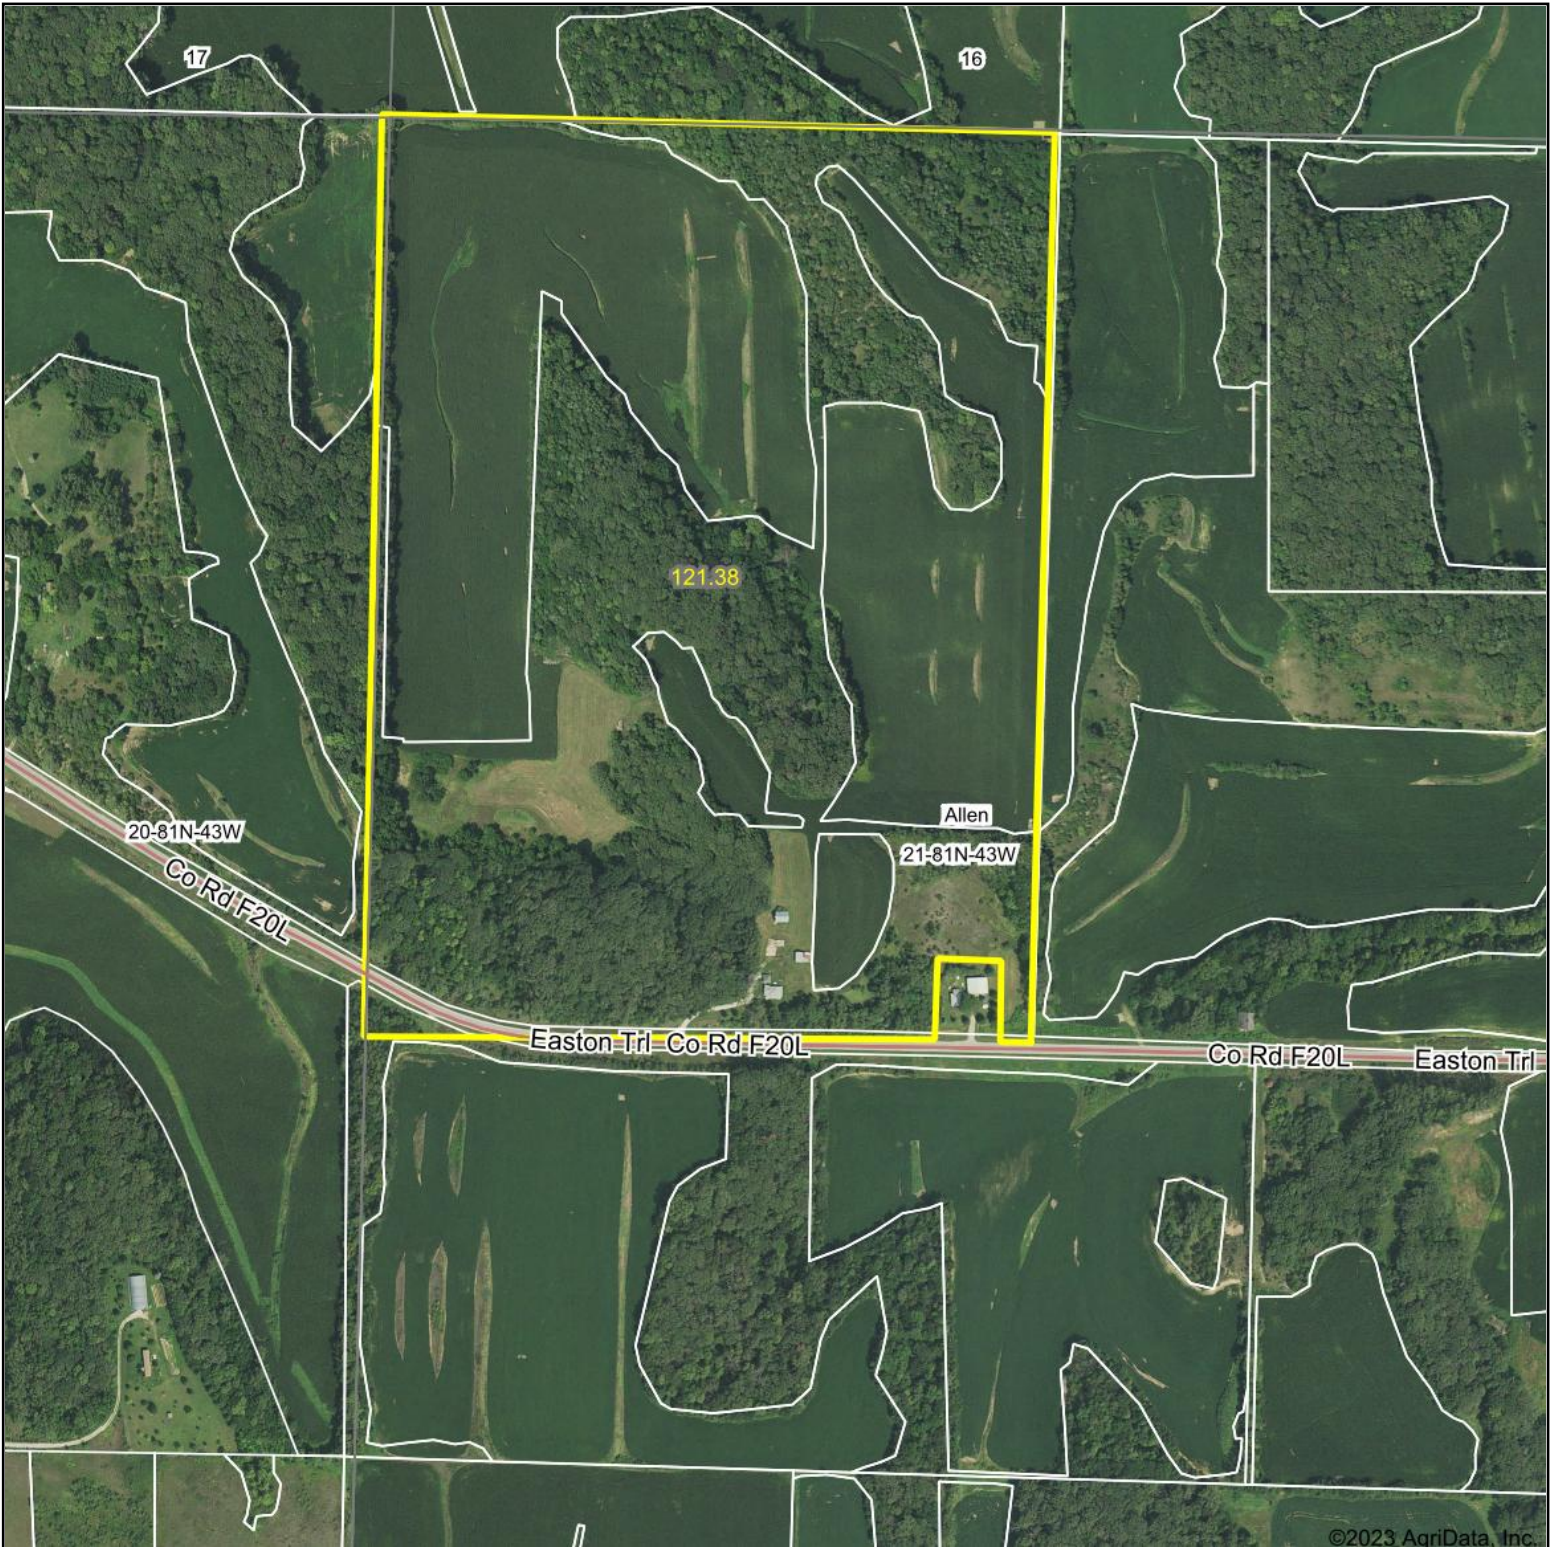

Aerial Map

©2023 AgriData, Inc.

Boundary Center: 41° 48' 58.14, -95° 51' 48.39

21-81N-43W
Harrison County
Iowa

10/15/2023

Maps Provided By:

© AgriData, Inc. 2023 www.AgridataInc.com

Field borders provided by Farm Service Agency as of 5/21/2008.