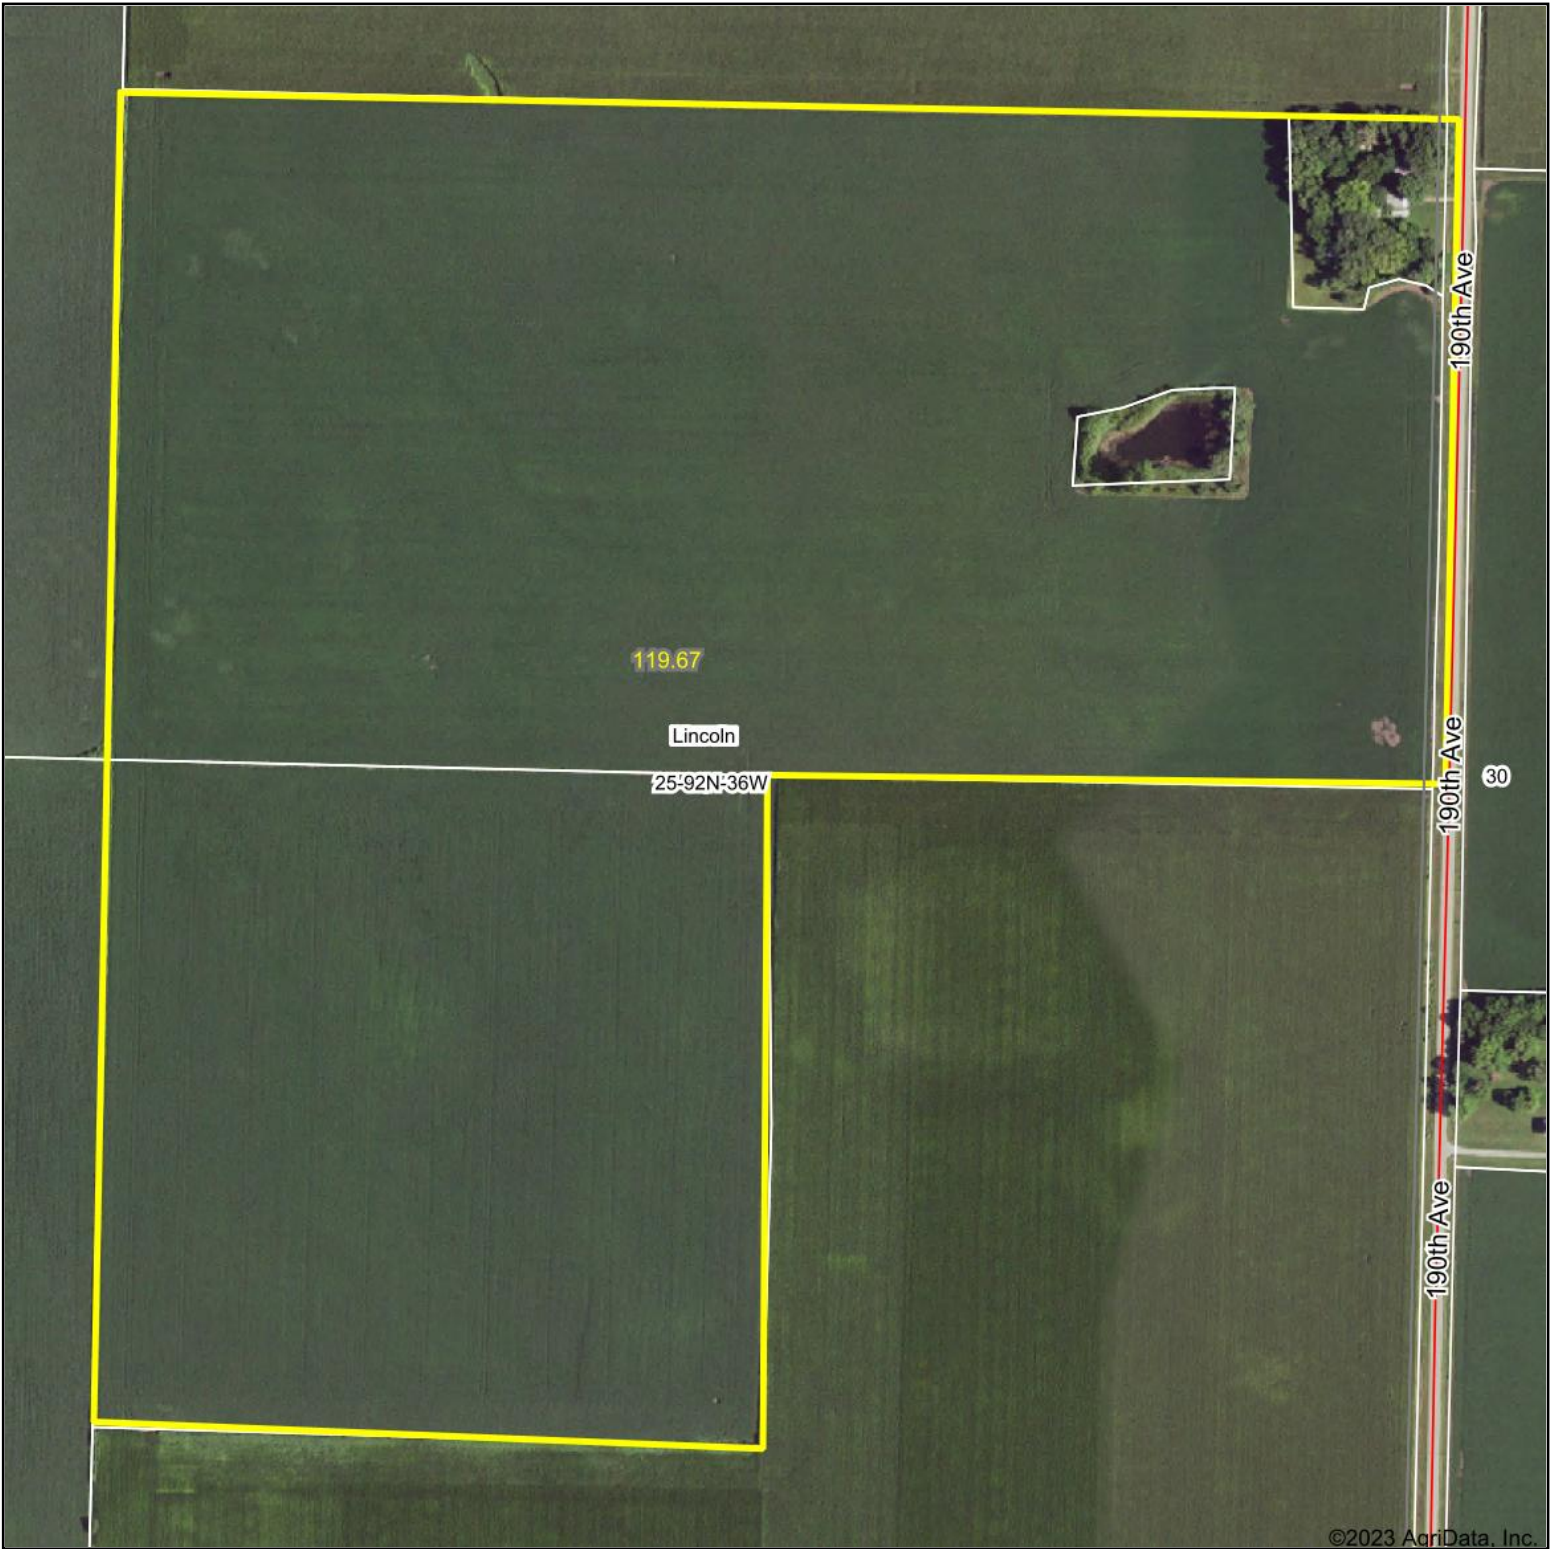

Aerial Map

©2023 AgriData, Inc.

Map Center: 42° 45' 21.98, -95° 2' 17.91

Maps Provided By:

© AgriData, Inc. 2023 www.AgriDataInc.com

25-92N-36W
Buena Vista County
Iowa

7/4/2023

Field borders provided by Farm Service Agency as of 5/21/2008.