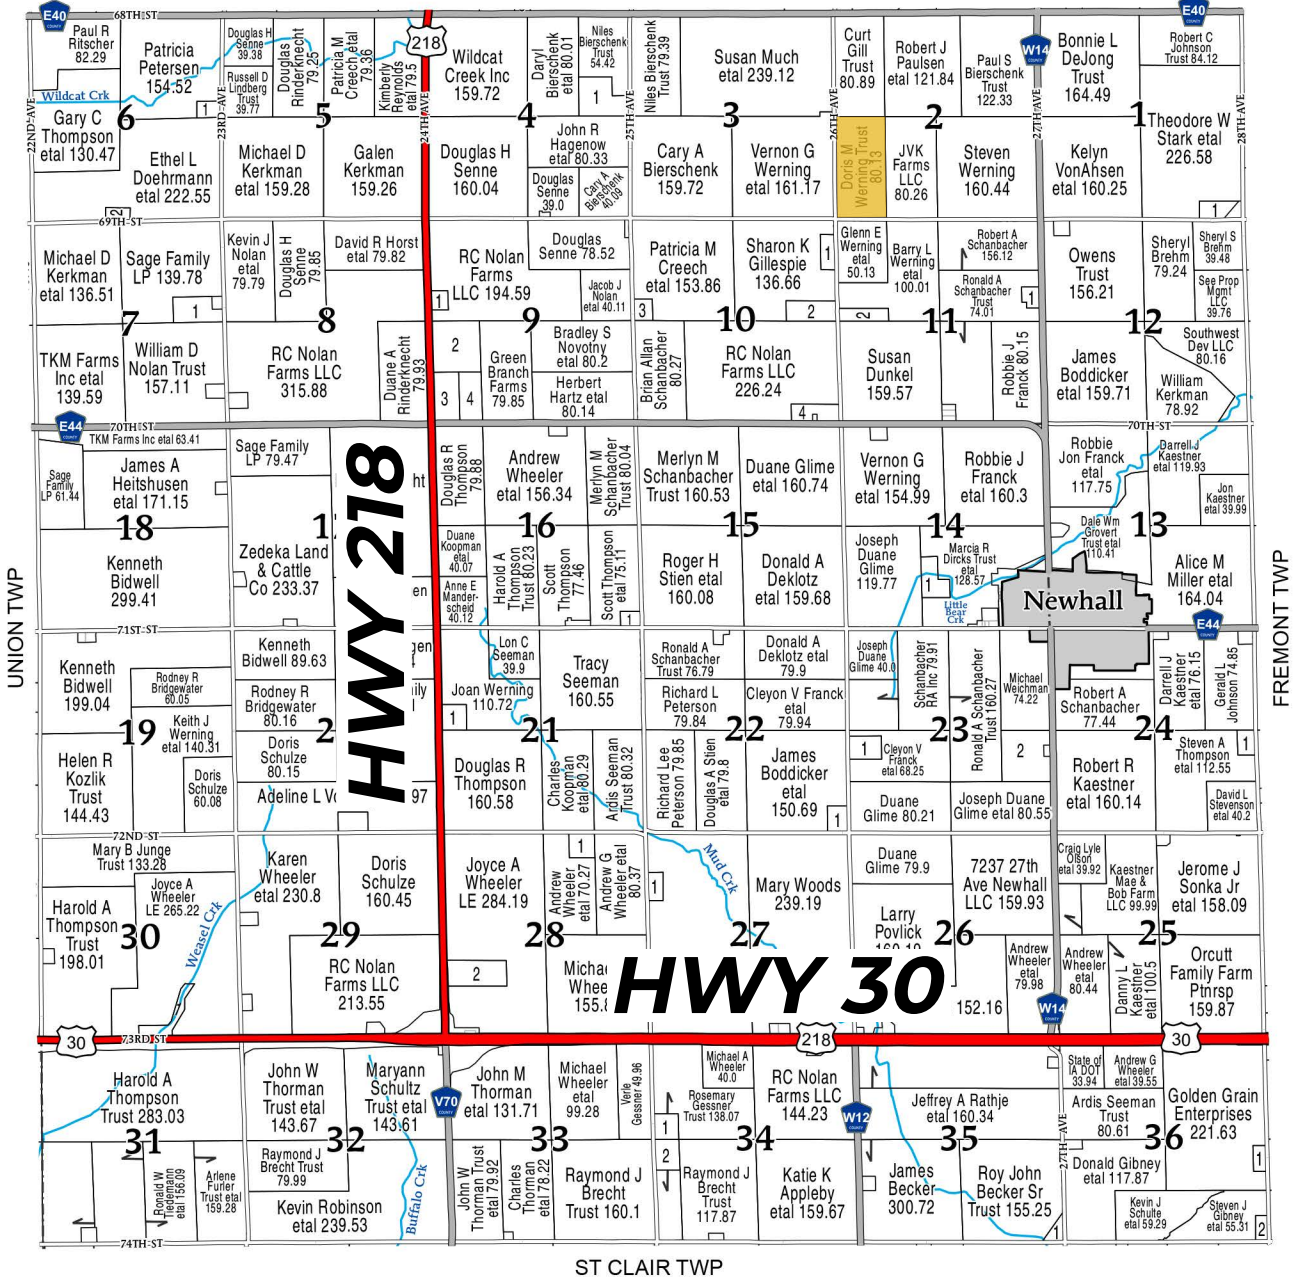

T-83-N

ELDORADO PLAT

R-10-W

(Landowners)
EDEN TWP

* MAP IMAGE COURTESY OF FARM AND HOME PUBLISHERS VIA WWW.FARMANDHOMEPUBLISHERS.COM