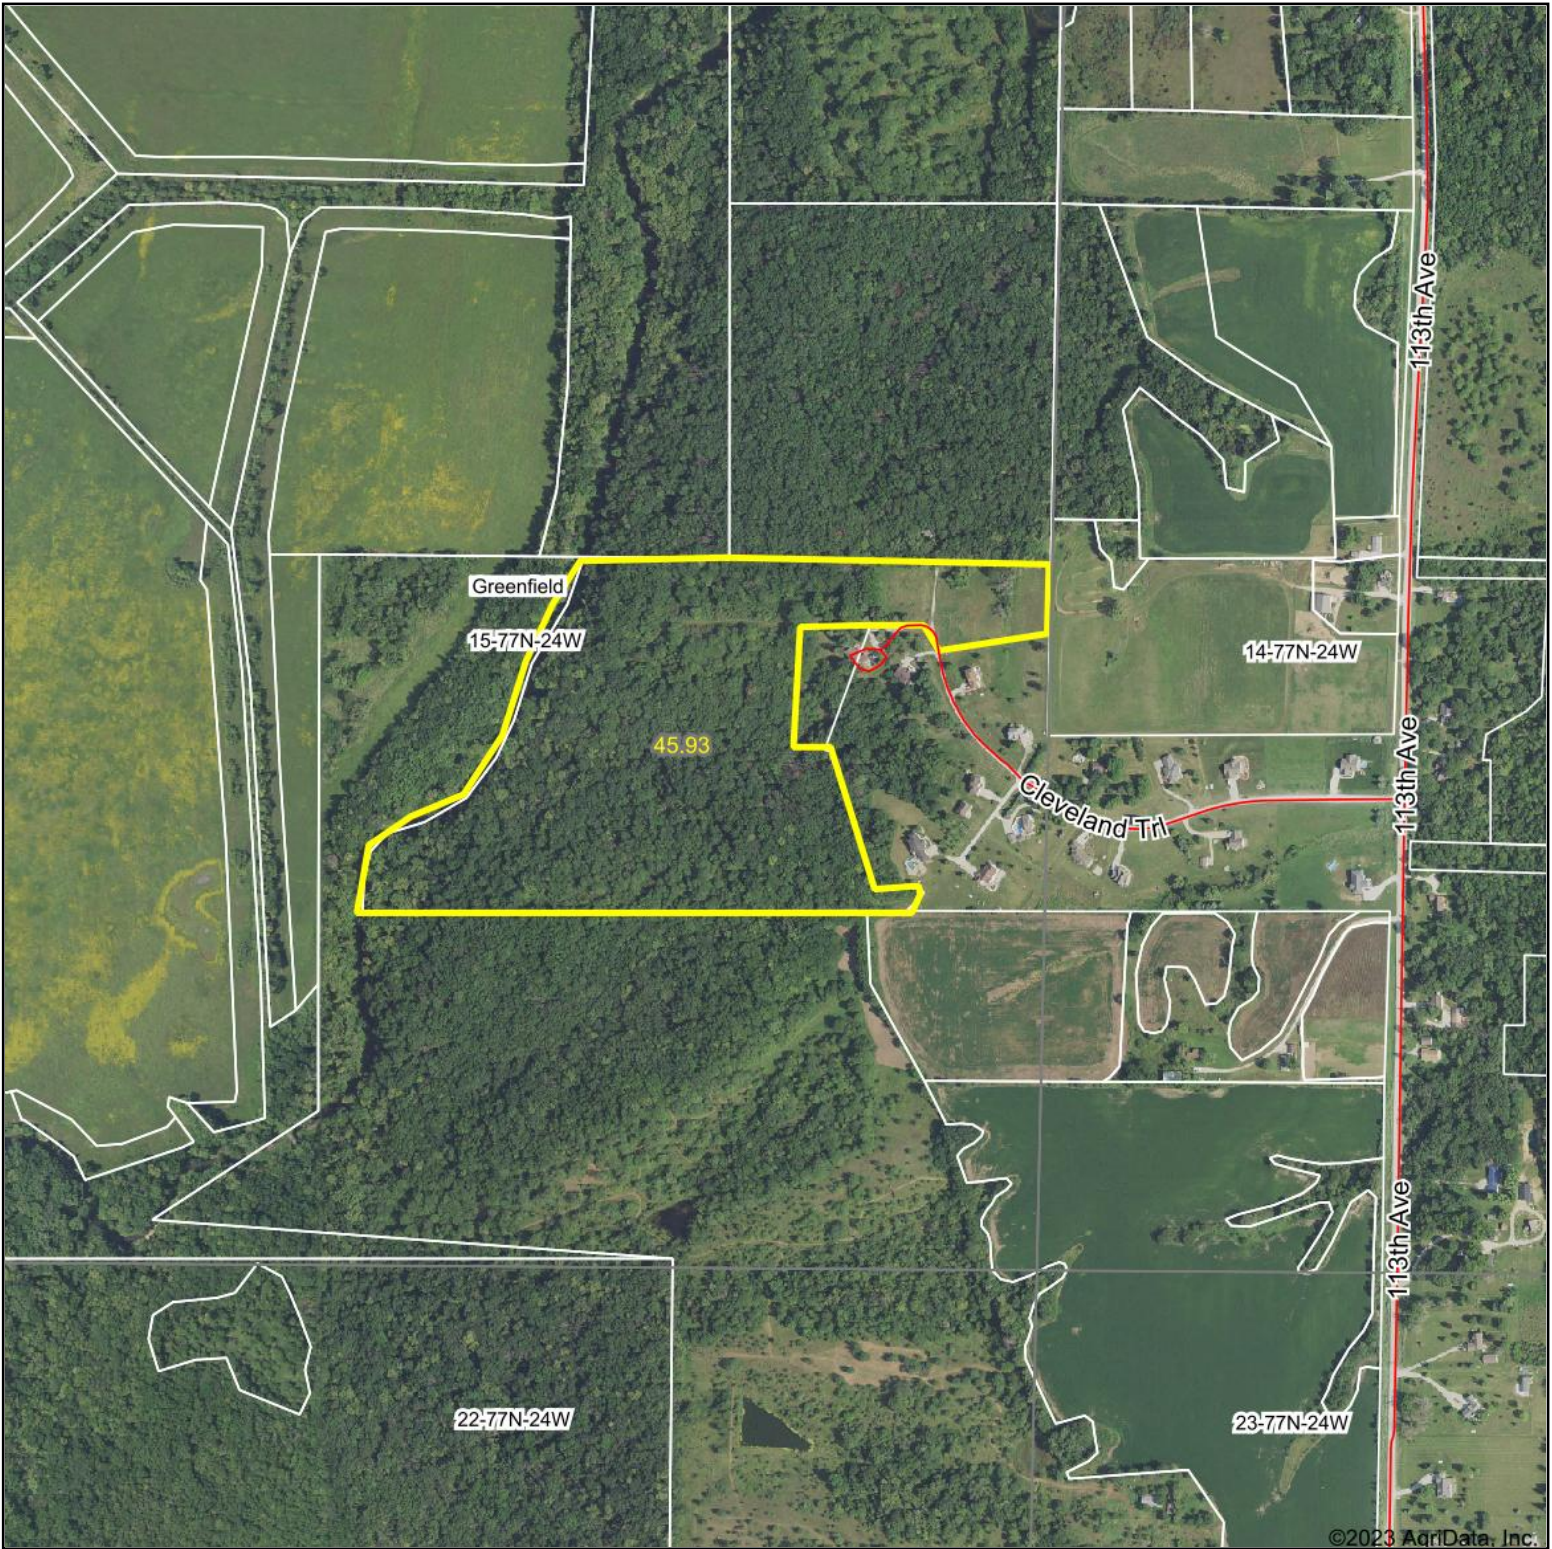

Aerial Map

Boundary Center: 41° 28' 24.76, -93° 36' 5.84

15-77N-24W
Warren County
Iowa

7/5/2023

Maps Provided By:
surety
CUSTOMIZED ONLINE MAPPING
© AgriData, Inc. 2023 www.AgriDataInc.com

Field borders provided by Farm Service Agency as of 5/21/2008.