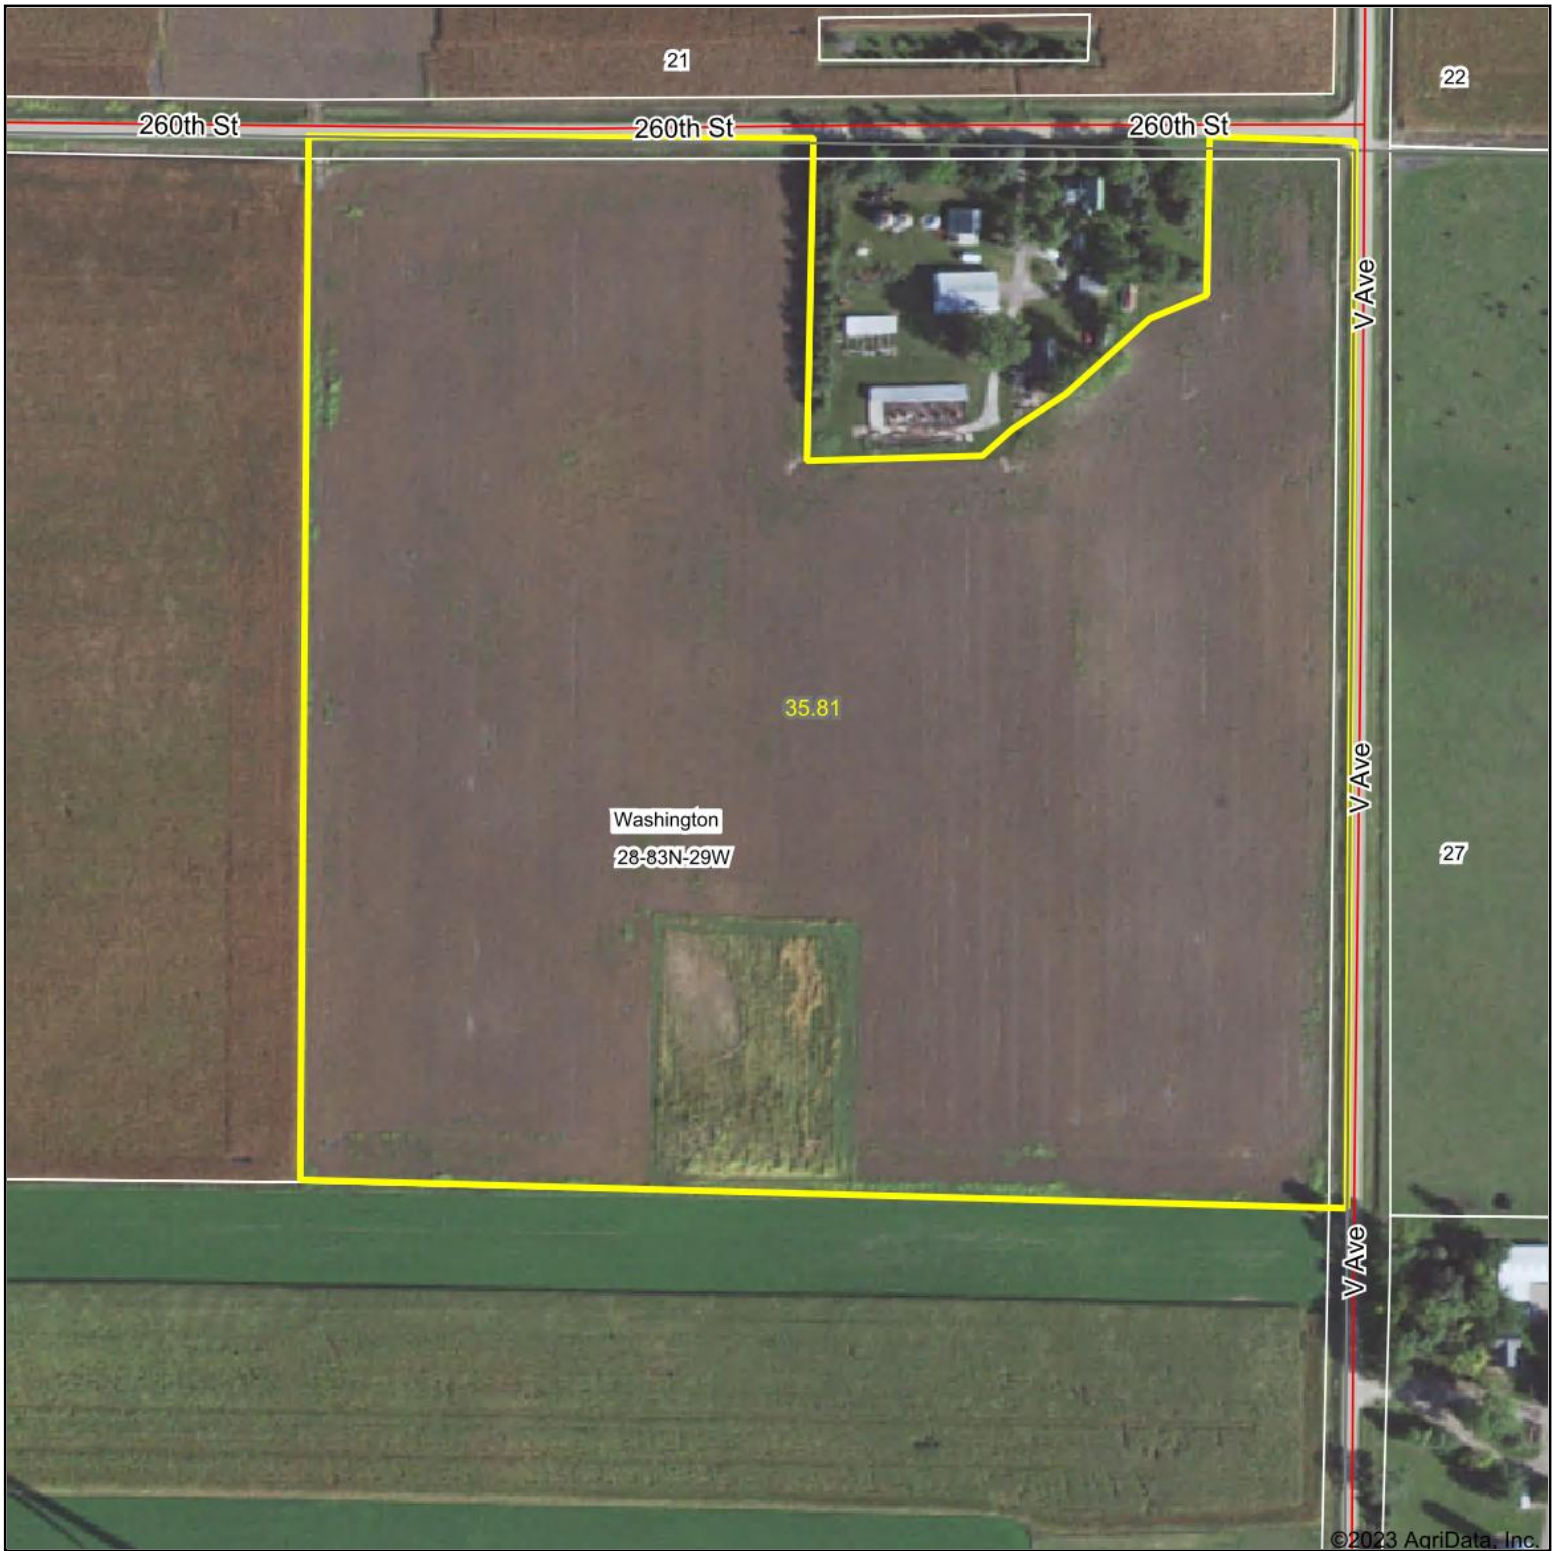

Aerial Map

Boundary Center: 41° 58' 38.34, -94° 13' 29.93

28-83N-29W
Greene County
Iowa

Maps Provided By:

© AgriData, Inc. 2023 www.AgriDataInc.com

Field borders provided by Farm Service Agency as of 5/21/2008.