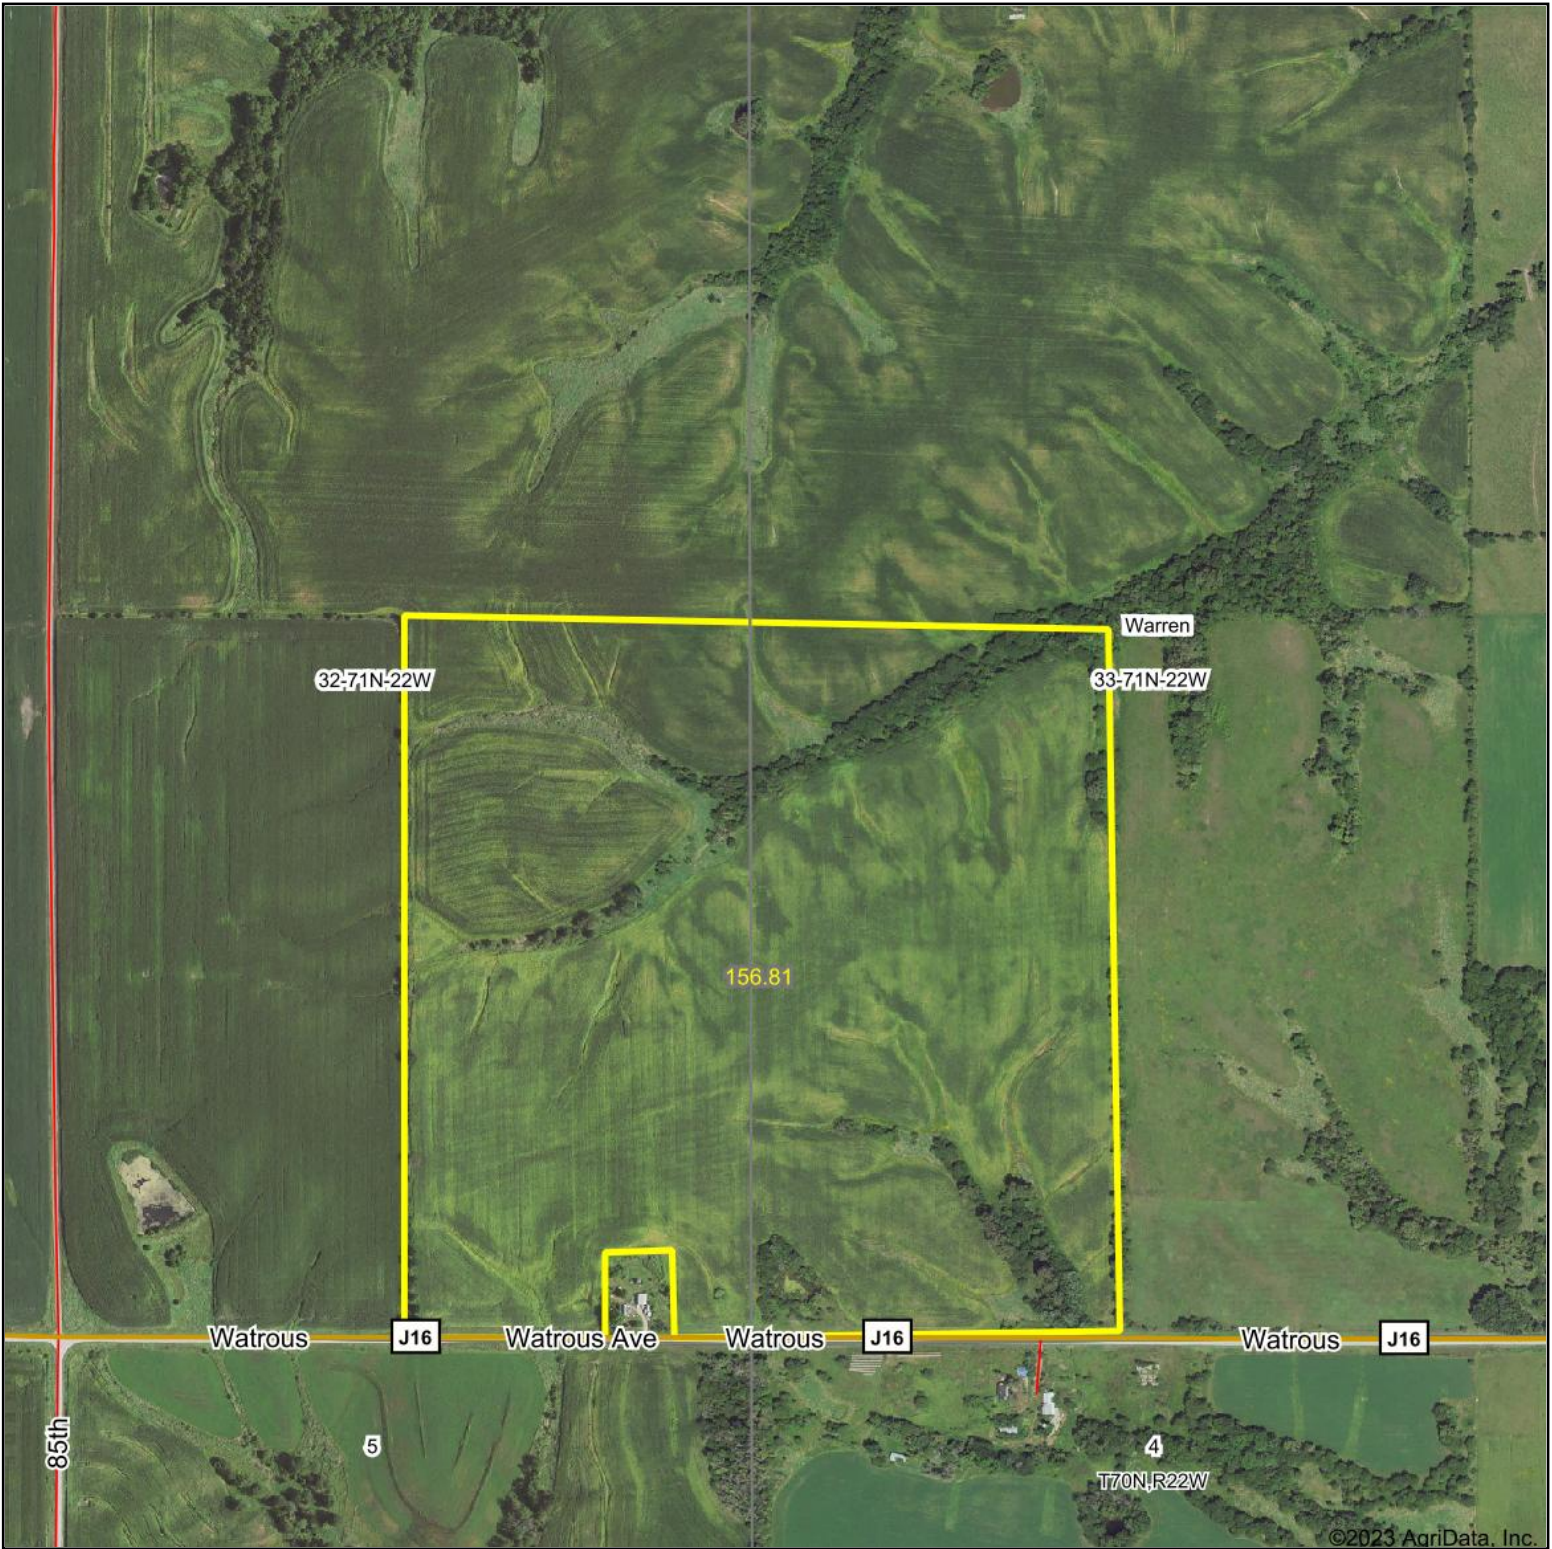

Aerial Map

©2023 AgriData, Inc.

Map Center: 40° 54' 12.02, -93° 24' 11.77

33-71N-22W
Lucas County
Iowa

6/9/2023

Maps Provided By:

© AgriData, Inc. 2023 www.AgriDataInc.com