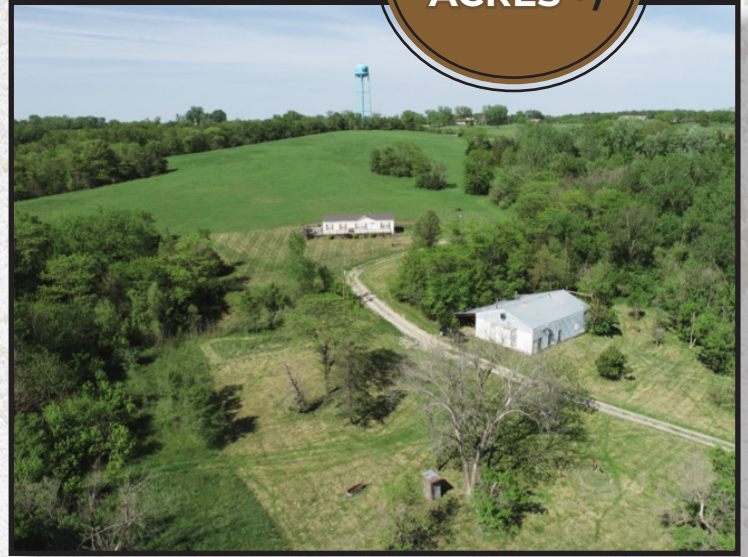

LAND FOR SALE

Wapello County

72
ACRES +/-

\$559,500

PROPERTY FEATURES:

- Country Living
- 1,344 Sqft Manufactured Home
- 3 Bedroom 2 Bath
- Home Comes Fully Furnished
- Wrap Around Deck Provides Beautiful View of Land
- 2 Ponds Located on Property
- 40 x 60 x 14 Metal Building
- Thick Timber with Deer Signs Everywhere
- Established Trail System Throughout Timber
- Located on Hard Surface Road, West of Ottumwa