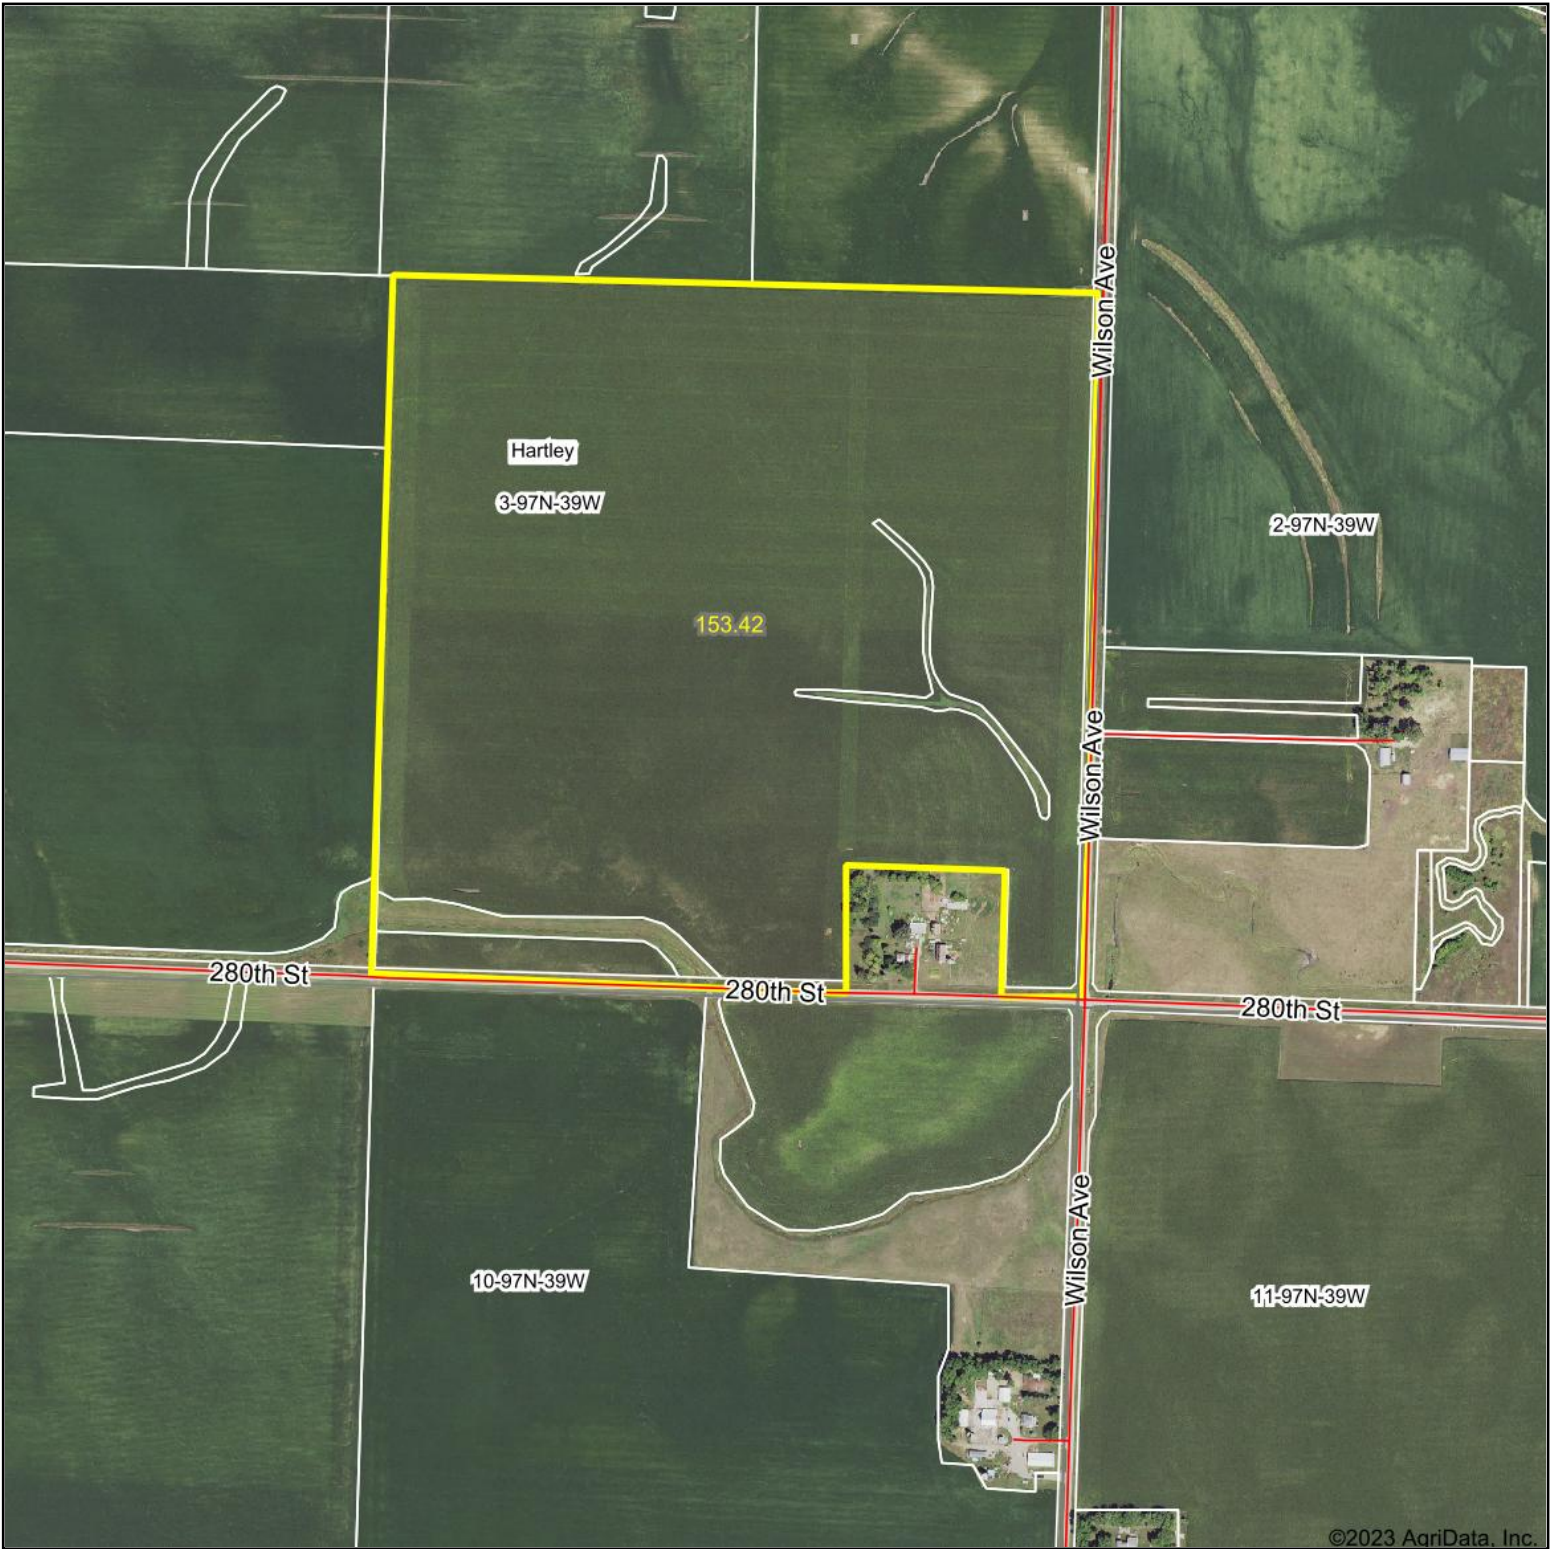

Aerial Map

©2023 AgriData, Inc.

Map Center: 43° 14' 38.95, -95° 25' 55.64

3-97N-39W
O'Brien County
Iowa

5/8/2023

Maps Provided By:

© AgriData, Inc. 2023 www.AgriDataInc.com

Field borders provided by Farm Service Agency as of 5/21/2008.