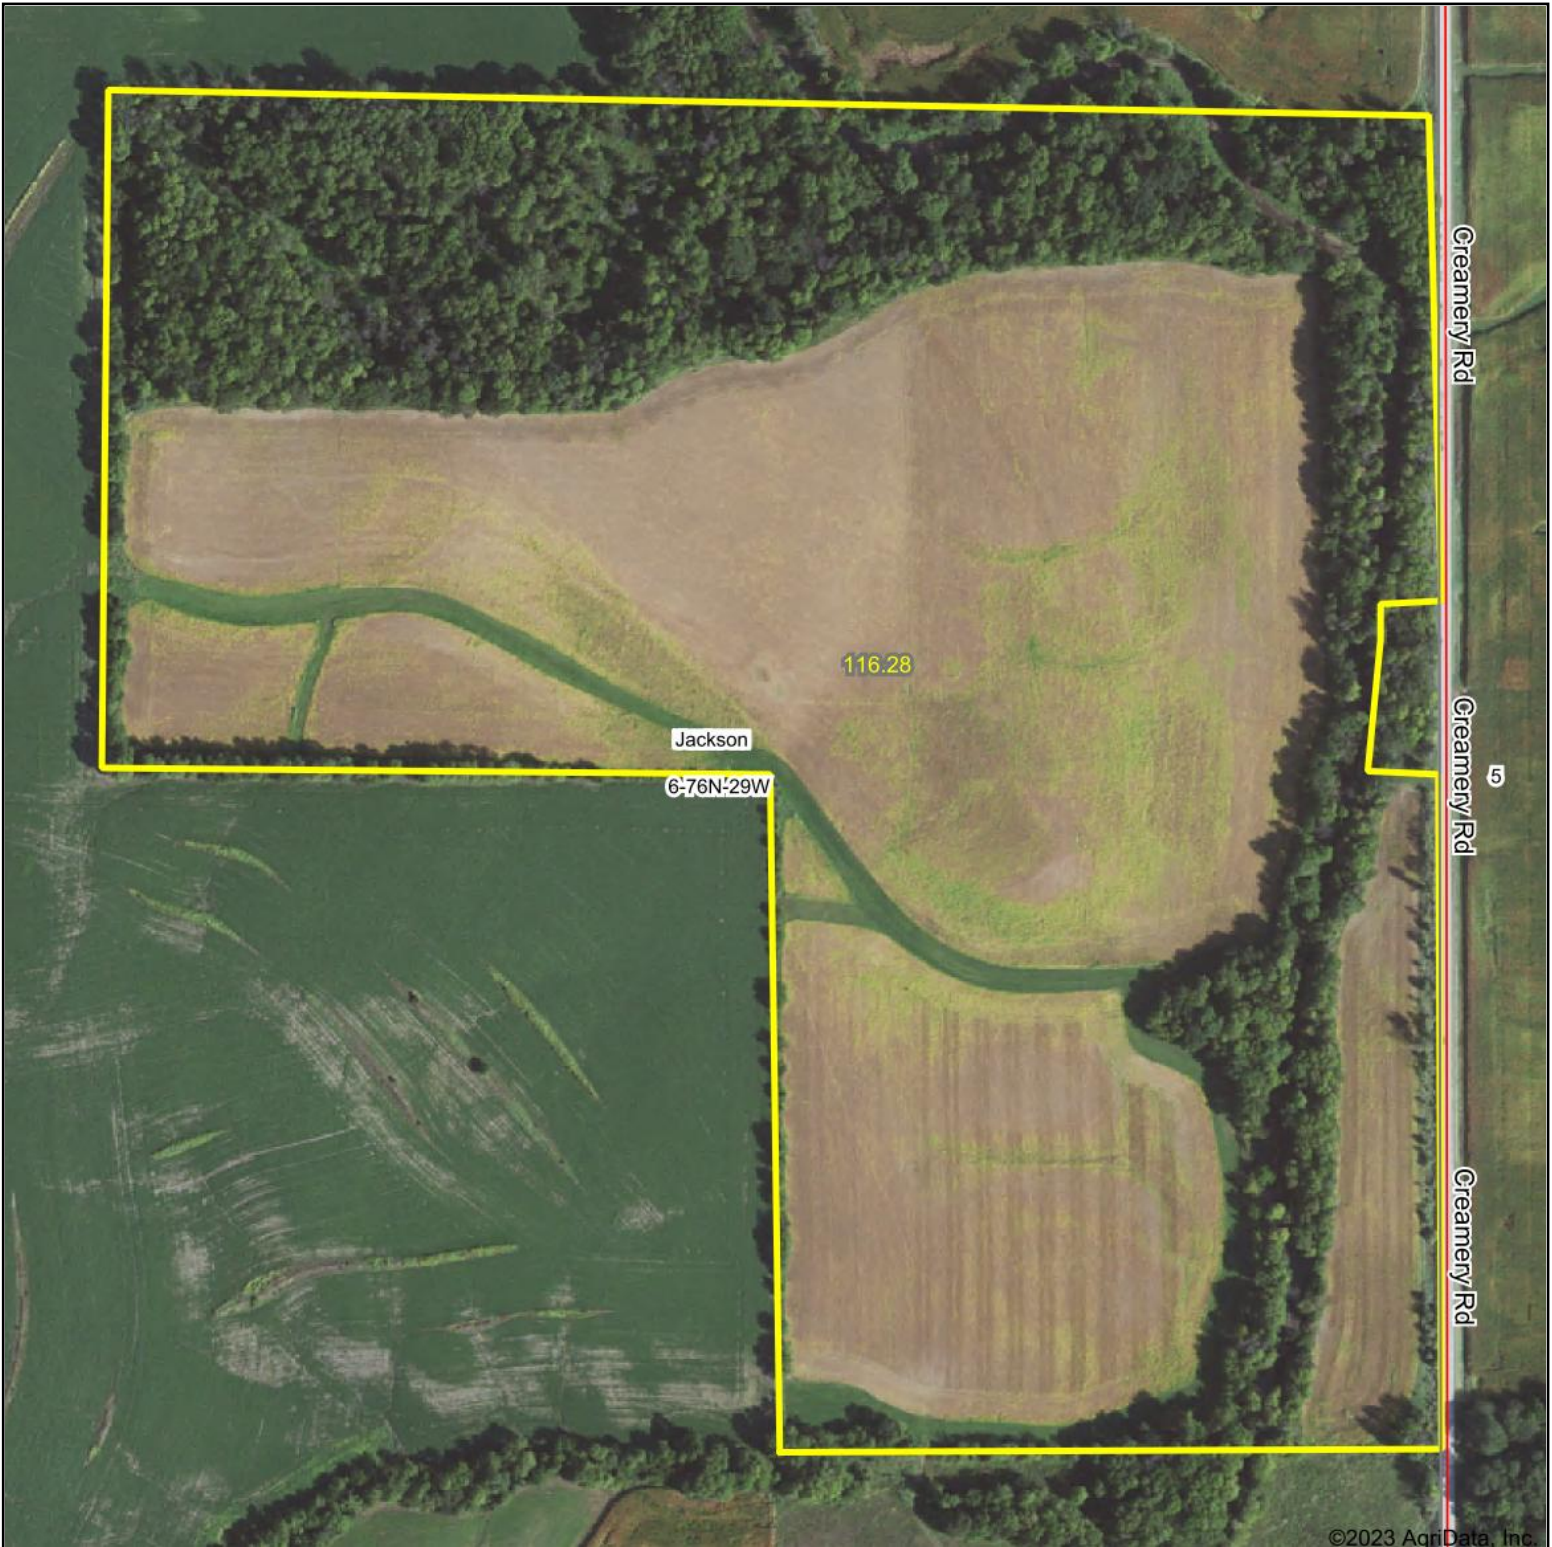

# Aerial Map

©2023 AgriData, Inc.

Map Center: 41° 24' 35.6, -94° 13' 40.59

**6-76N-29W**  
**Madison County**  
**Iowa**

5/10/2023

Maps Provided By:

© AgriData, Inc. 2023

www.AgriDataInc.com