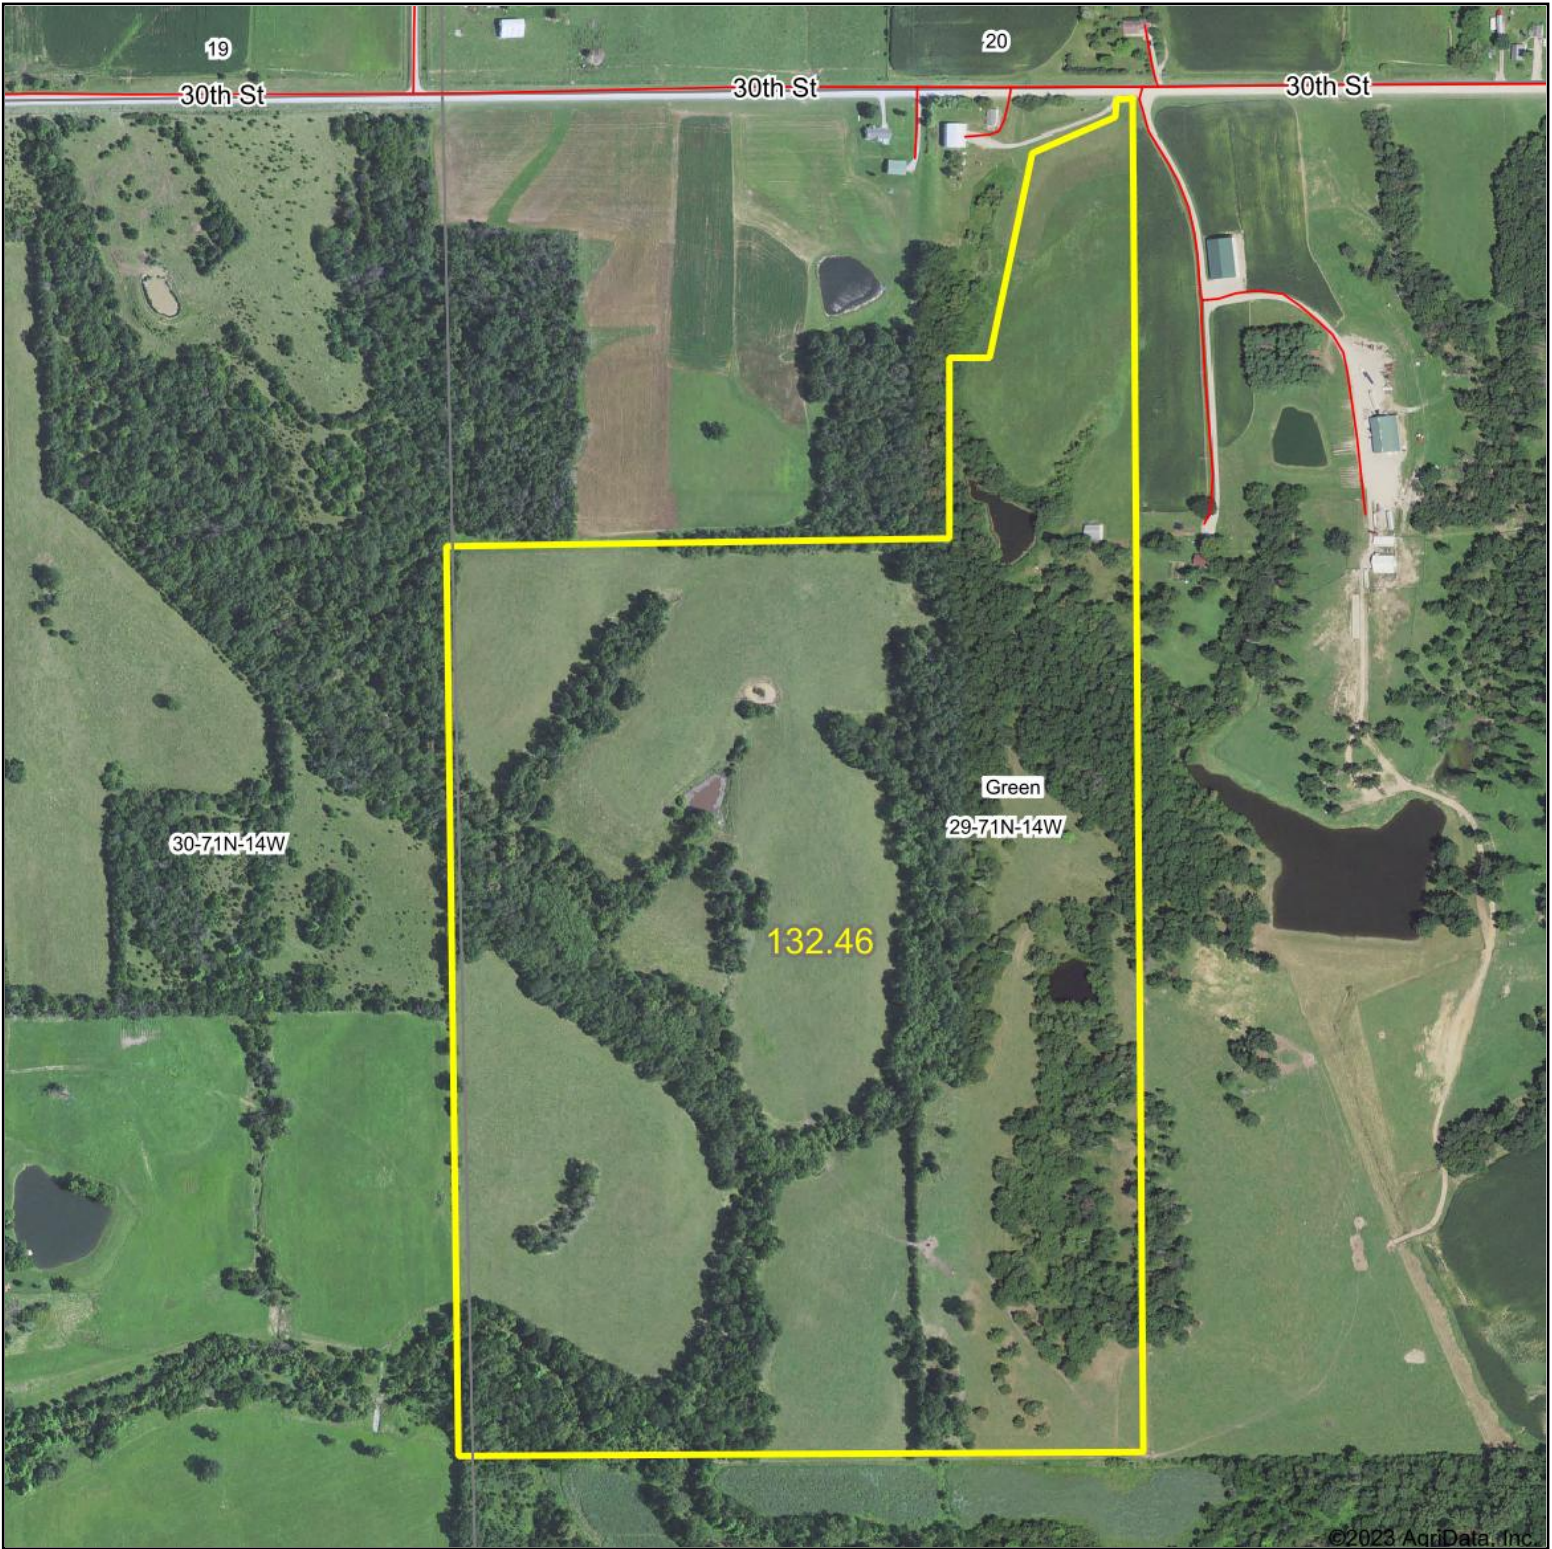

Aerial Map

©2023 AgriData, Inc.

Map Center: 40° 55' 21.83, -92° 30' 5.91

29-71N-14W
Wapello County
Iowa

4/18/2023

Maps Provided By:
surety
CUSTOMIZED ONLINE MAPPING
© AgriData, Inc. 2023 www.AgriDataInc.com