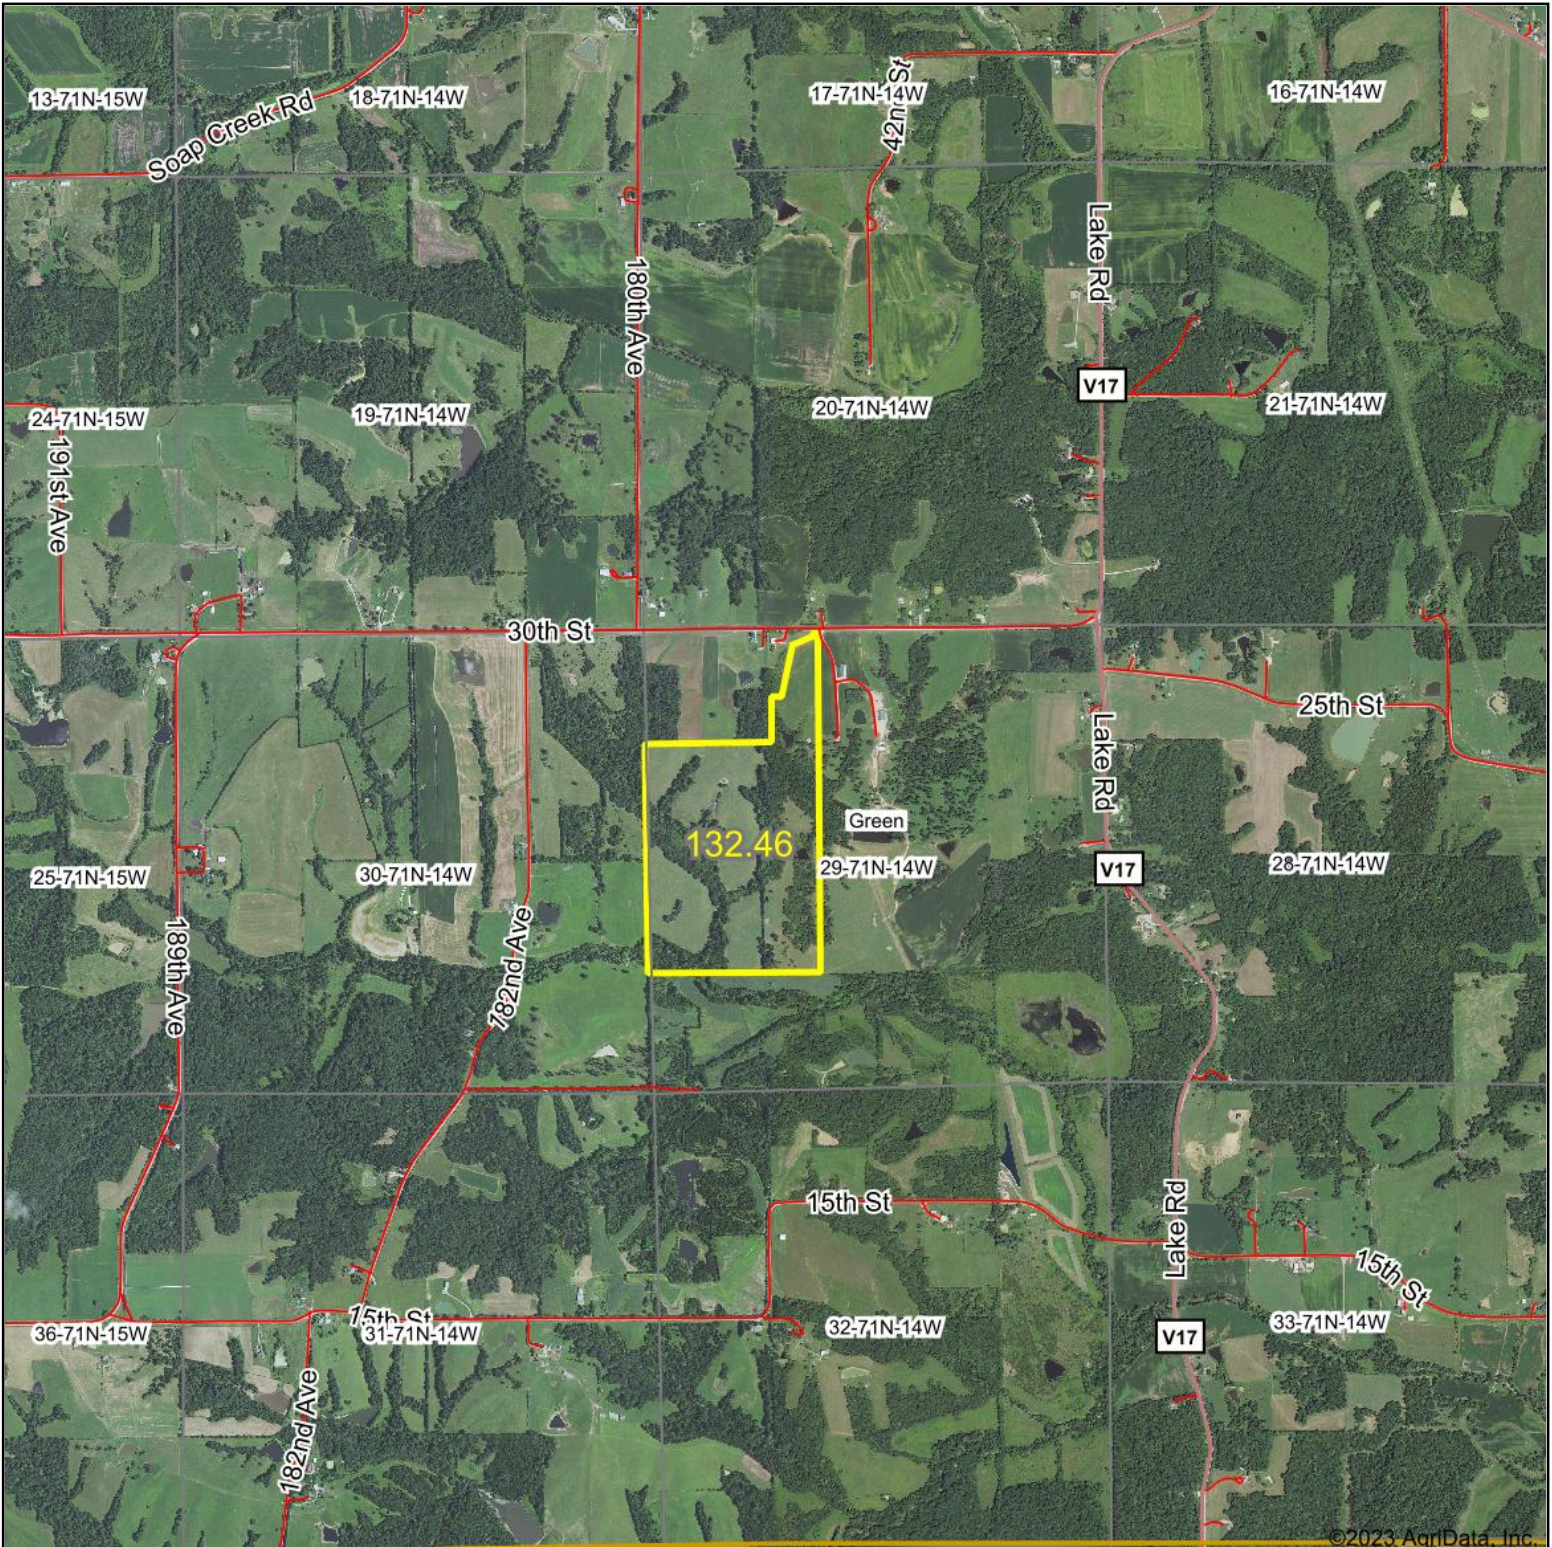

Aerial Map

©2023 AgriData, Inc.

Map Center: 40° 55' 24.74, -92° 29' 58.78

29-71N-14W
Wapello County
Iowa

4/18/2023

Maps Provided By:

© AgriData, Inc. 2023 www.AgridataInc.com