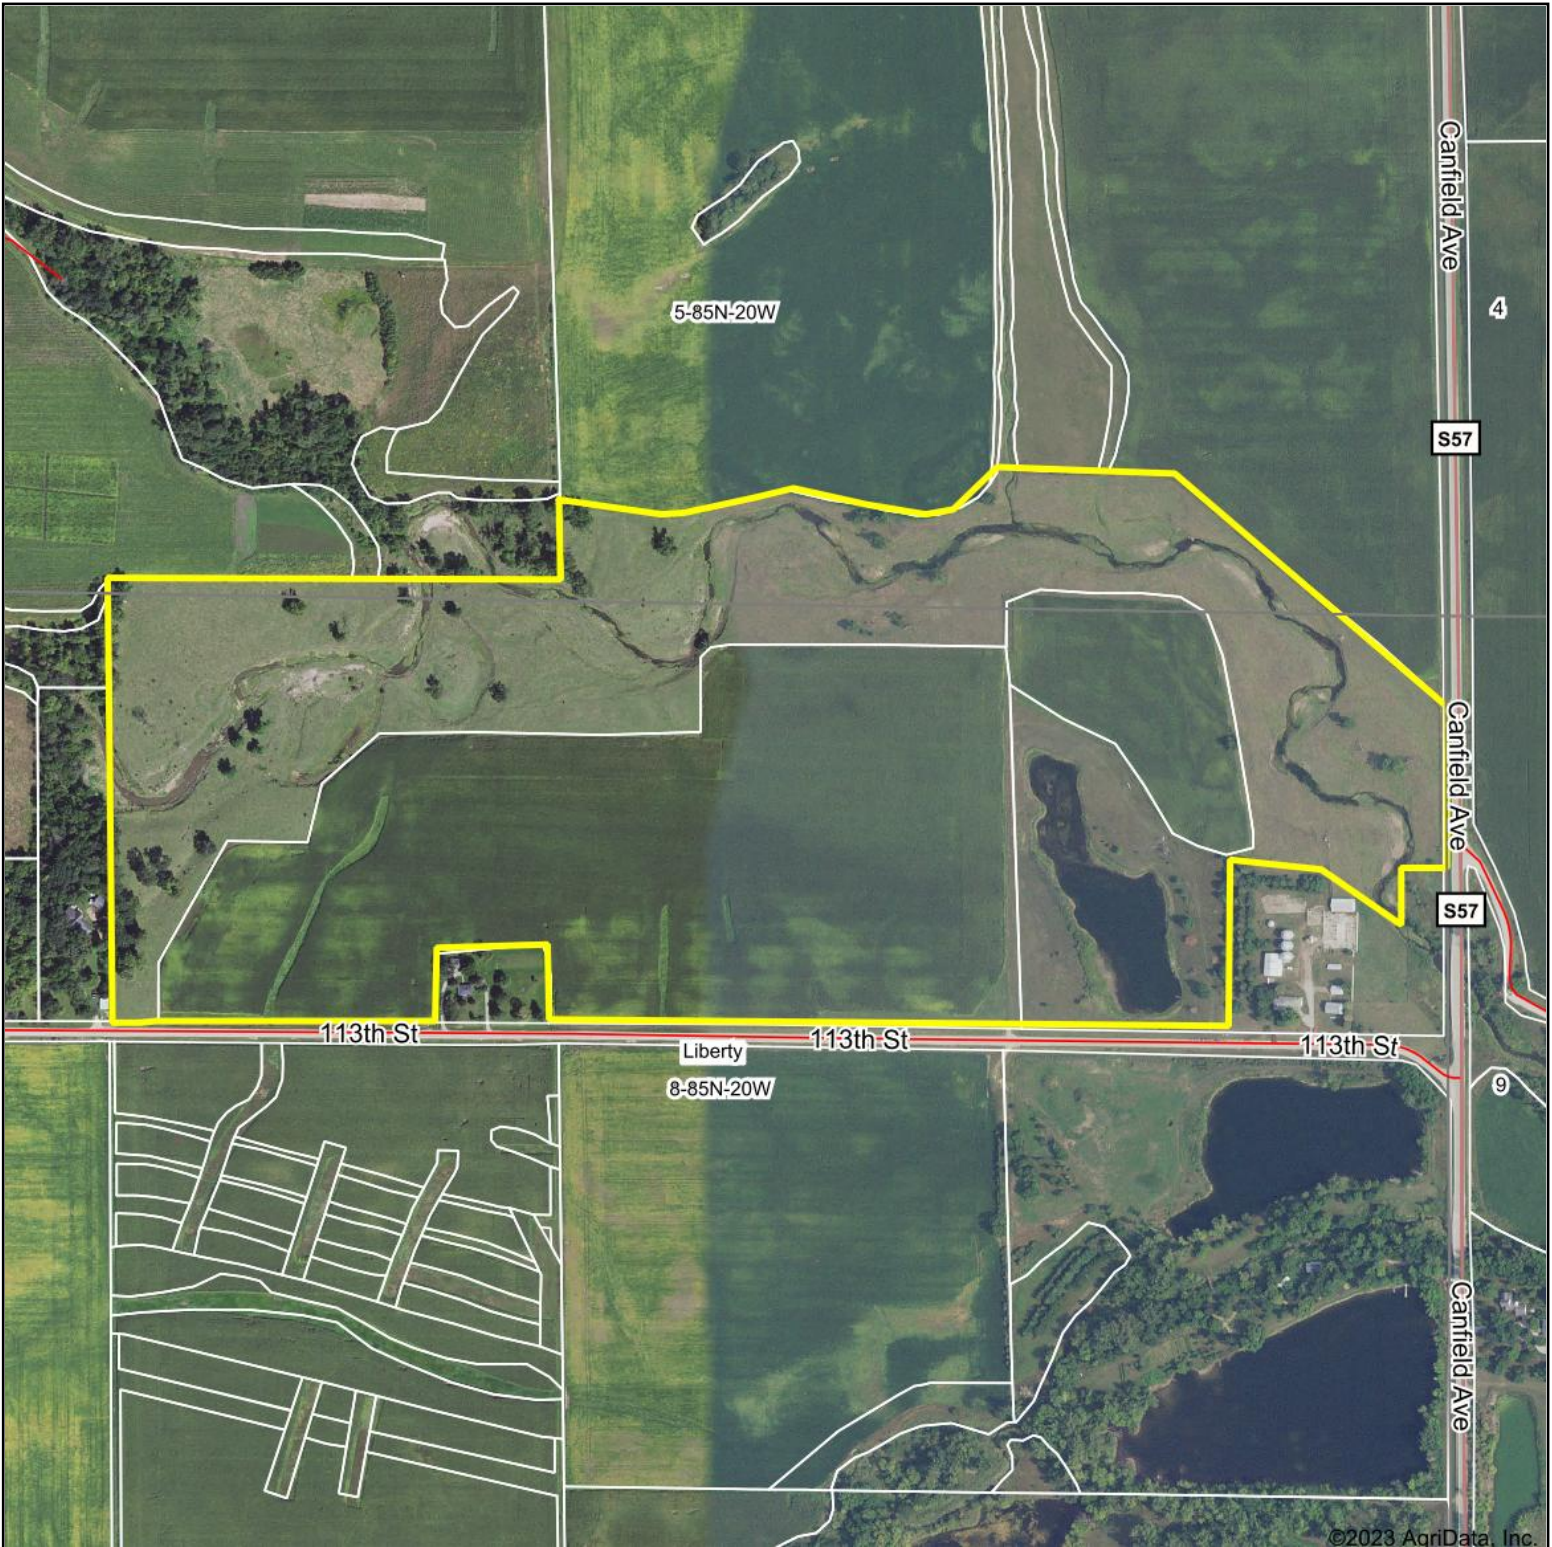

Aerial Map

©2023 AgriData, Inc.

Map Center: 42° 11' 34.73, -93° 12' 9.79

8-85N-20W
Marshall County
Iowa

3/6/2023

Maps Provided By:

CUSTOMIZED ONLINE MAPPING

© AgriData, Inc. 2023

www.AgriDataInc.com

Field borders provided by Farm Service Agency as of 5/21/2008.