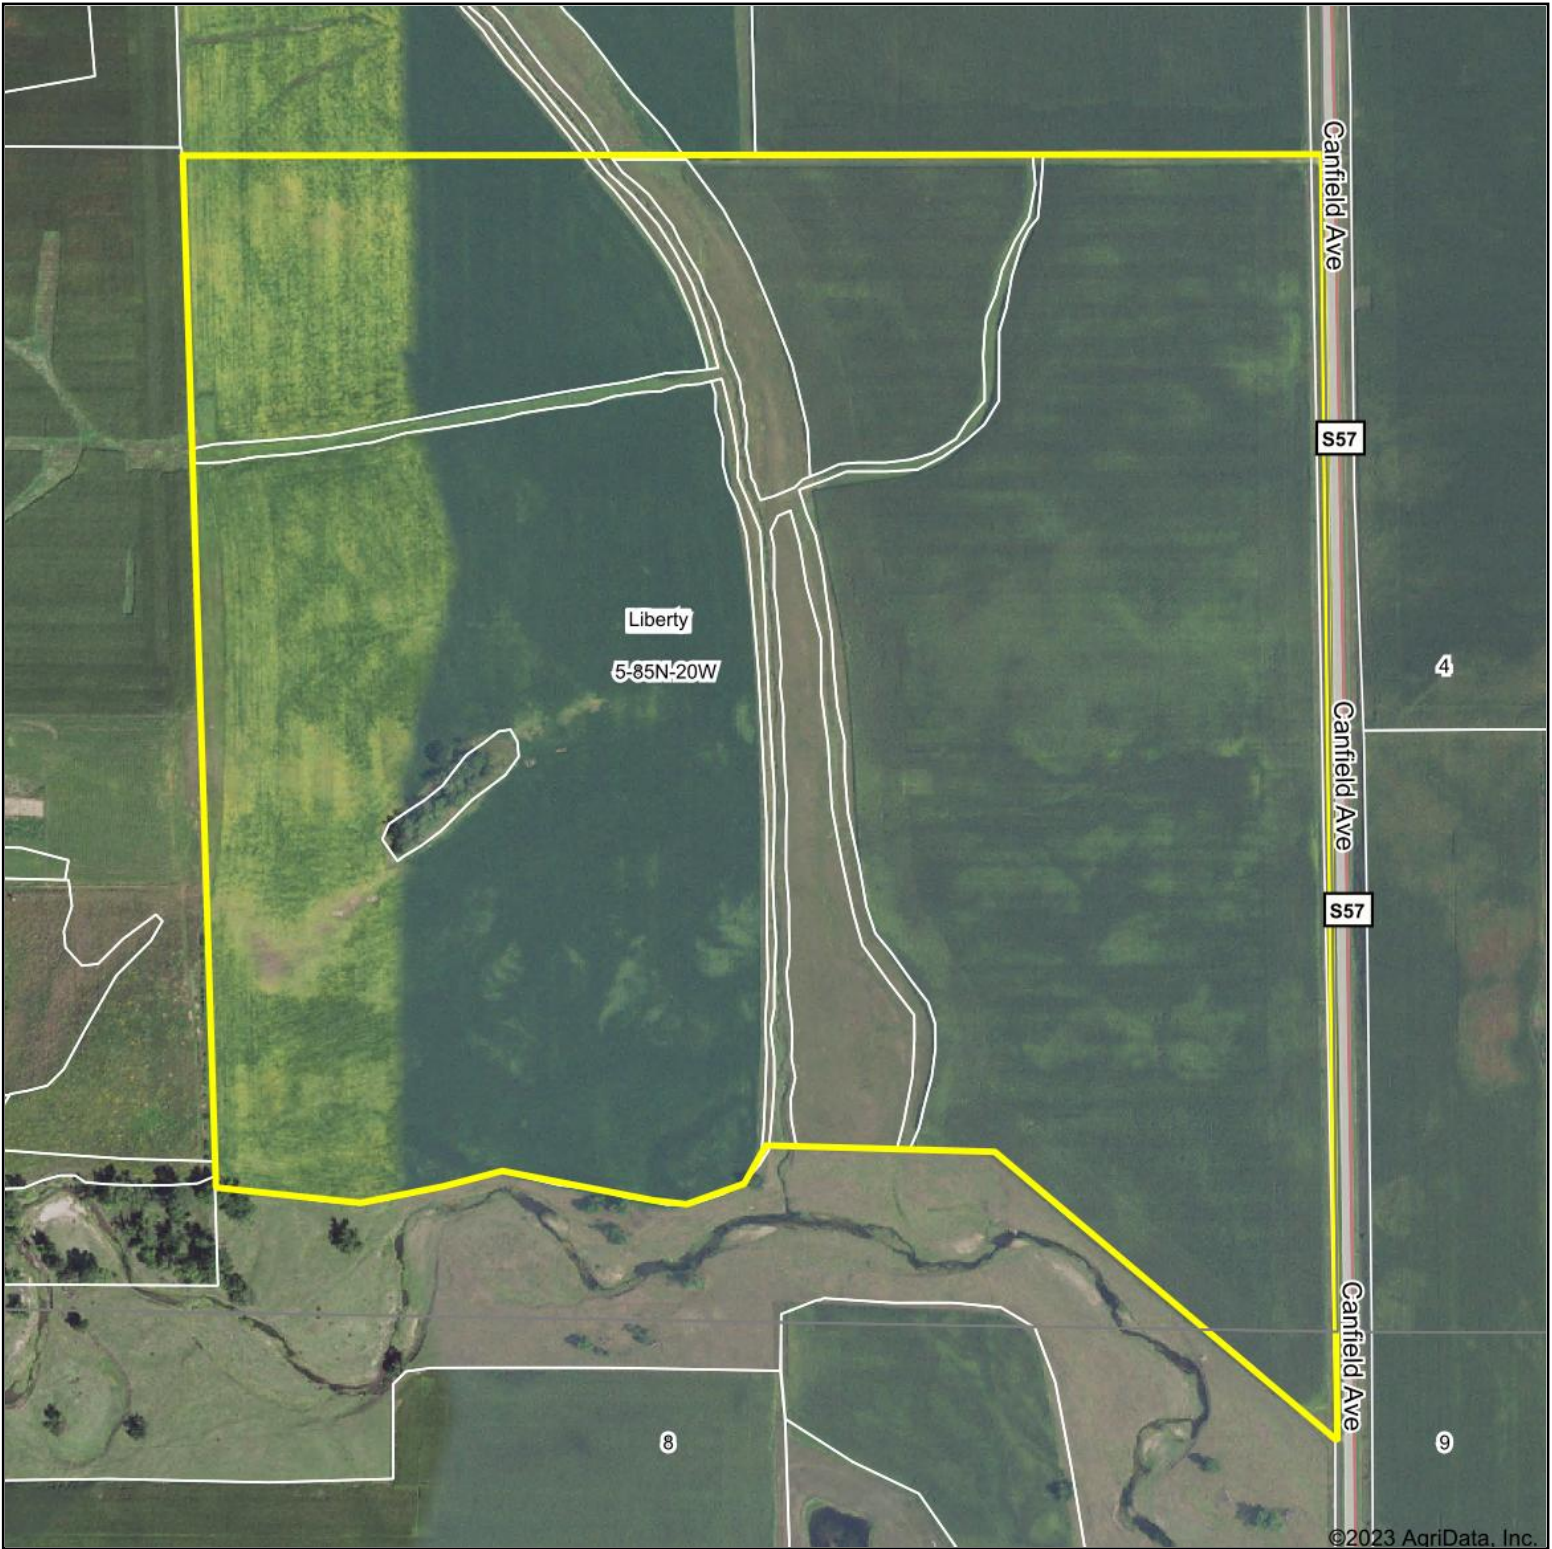

Aerial Map

©2023 AgriData, Inc.

Map Center: 42° 11' 51.92, -93° 12' 1.09

5-85N-20W
Marshall County
Iowa

3/6/2023

Maps Provided By:

CUSTOMIZED ONLINE MAPPING

© AgriData, Inc. 2023

www.AgriDataInc.com

Field borders provided by Farm Service Agency as of 5/21/2008.