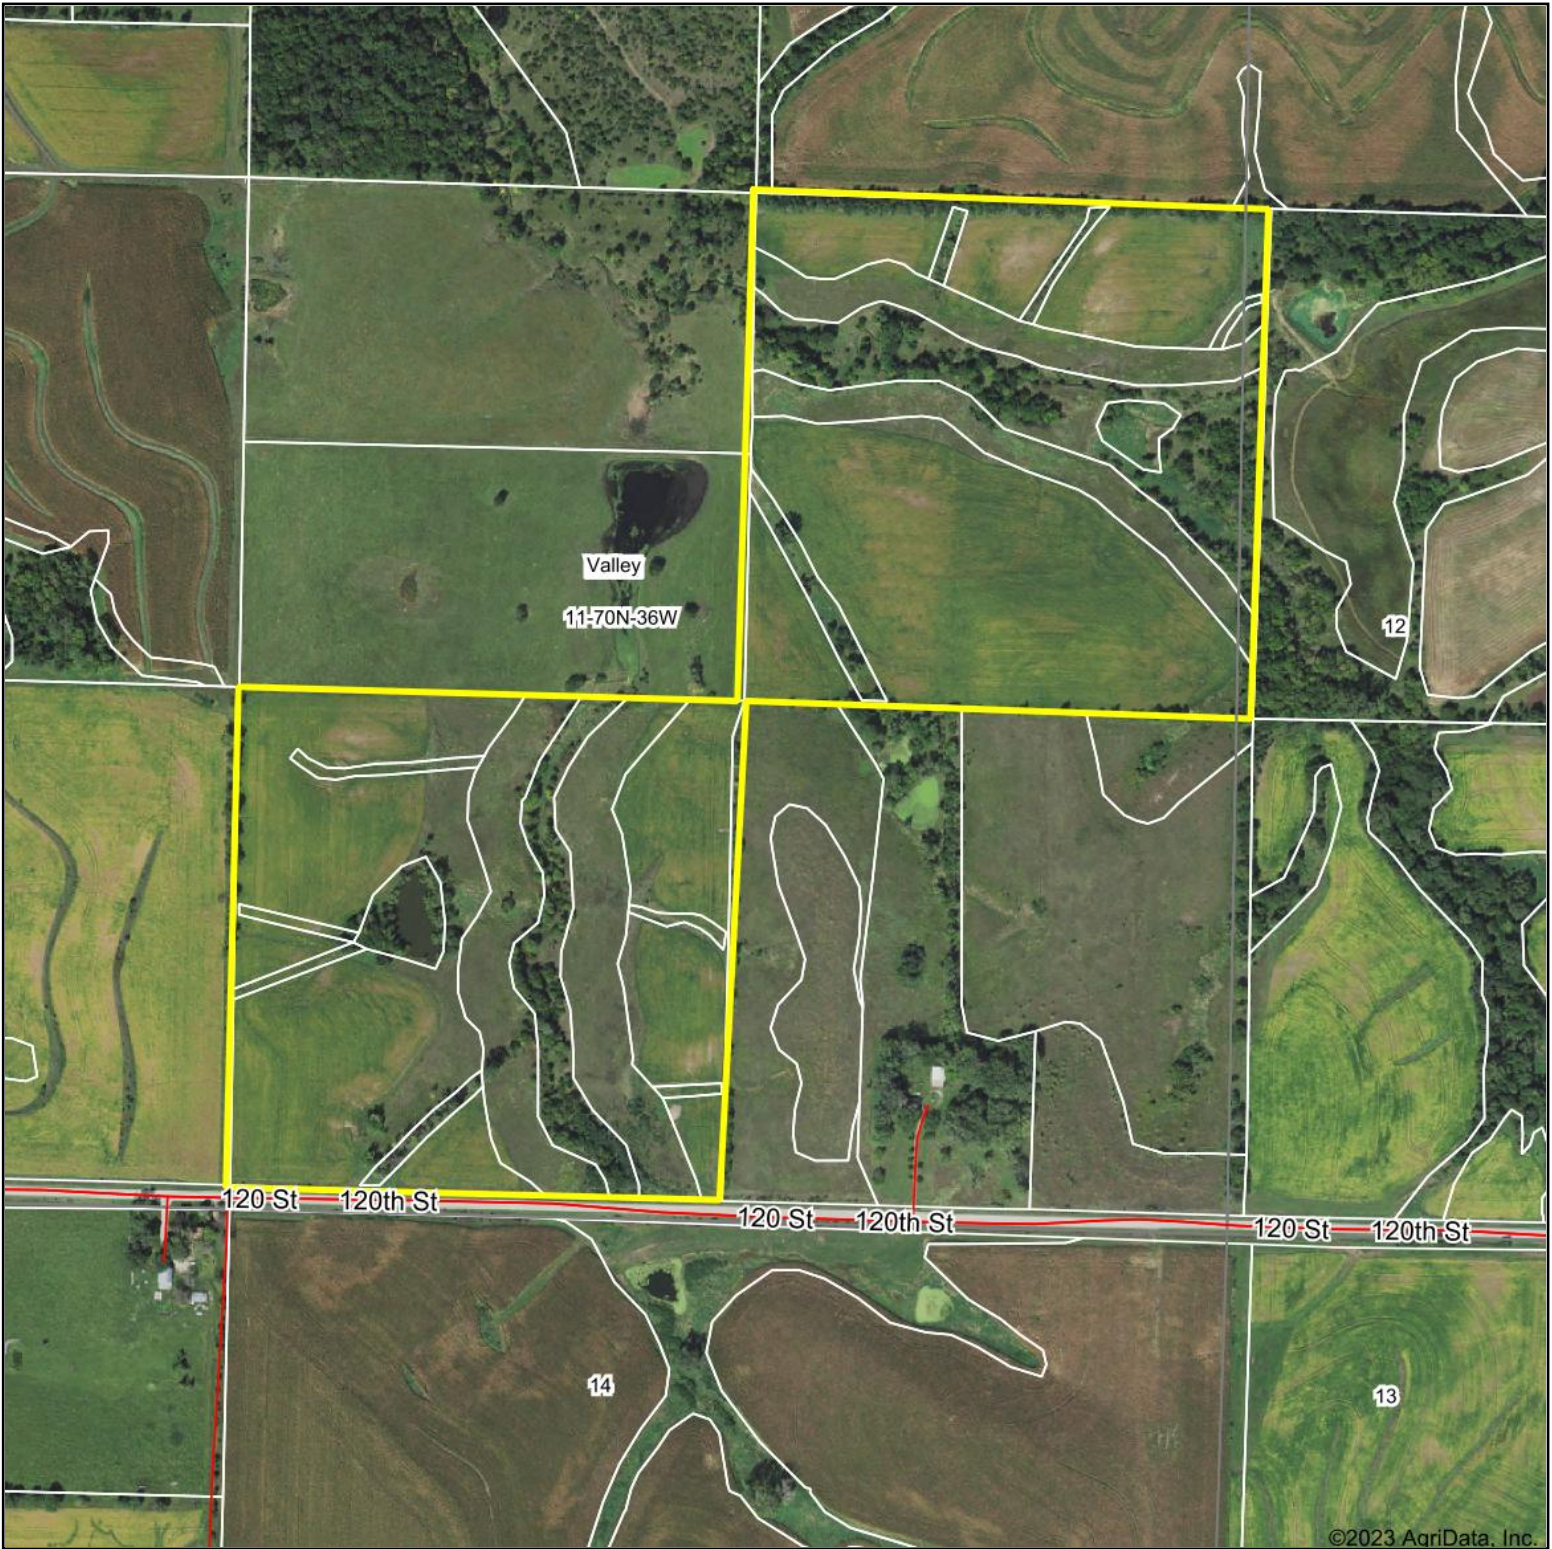

Aerial Map

©2023 AgriData, Inc.

Map Center: 40° 52' 29.07, -94° 57' 7

11-70N-36W
Page County
Iowa

2/25/2023

Maps Provided By:

Field borders provided by Farm Service Agency as of 5/21/2008.