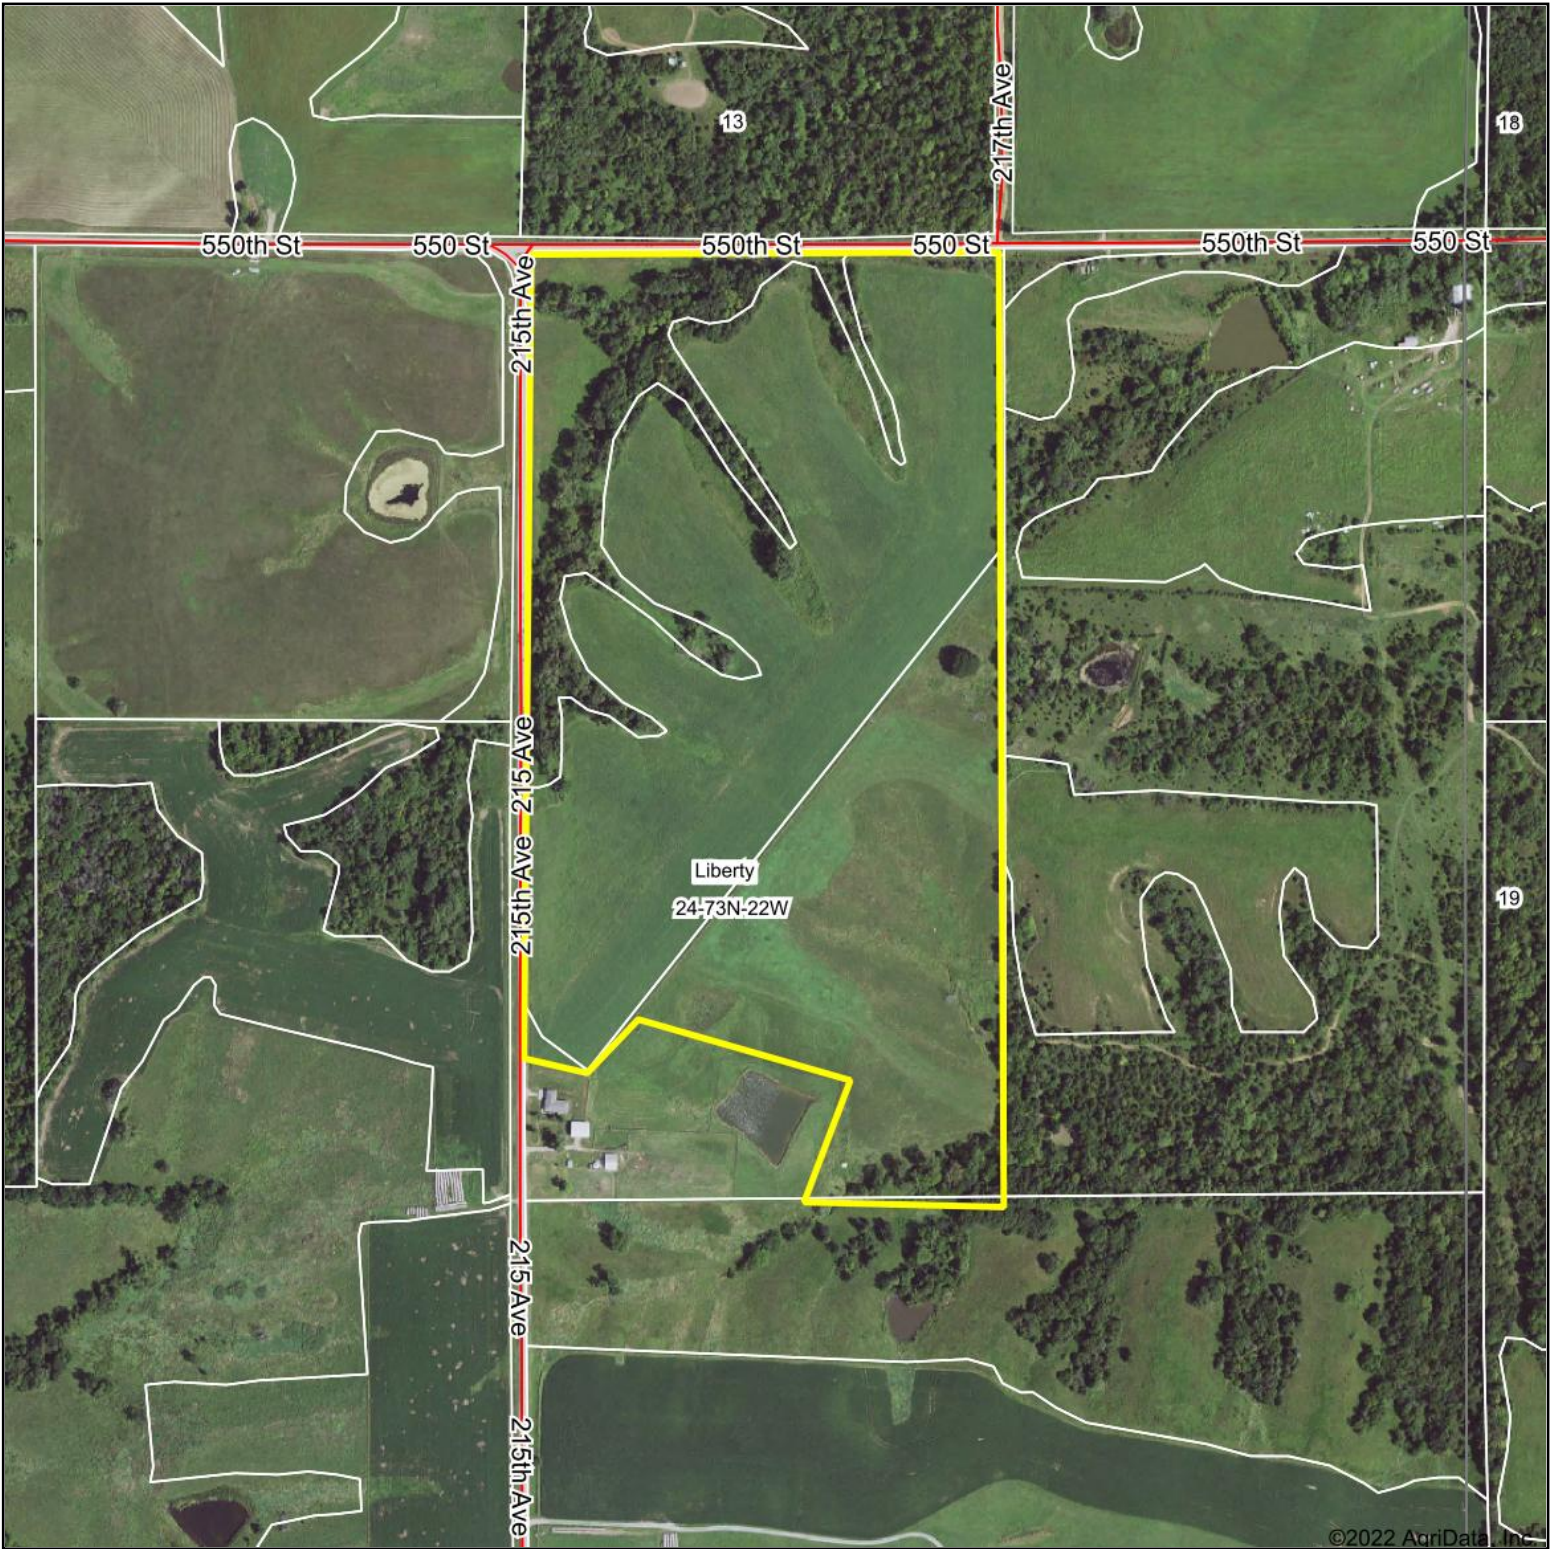

Aerial Map

Map Center: 41° 6' 46.49, -93° 20' 5.59

24-73N-22W
Lucas County
Iowa

12/29/2022

Maps Provided By:

© AgriData, Inc. 2021 www.AgriDataInc.com

Field borders provided by Farm Service Agency as of 5/21/2008.