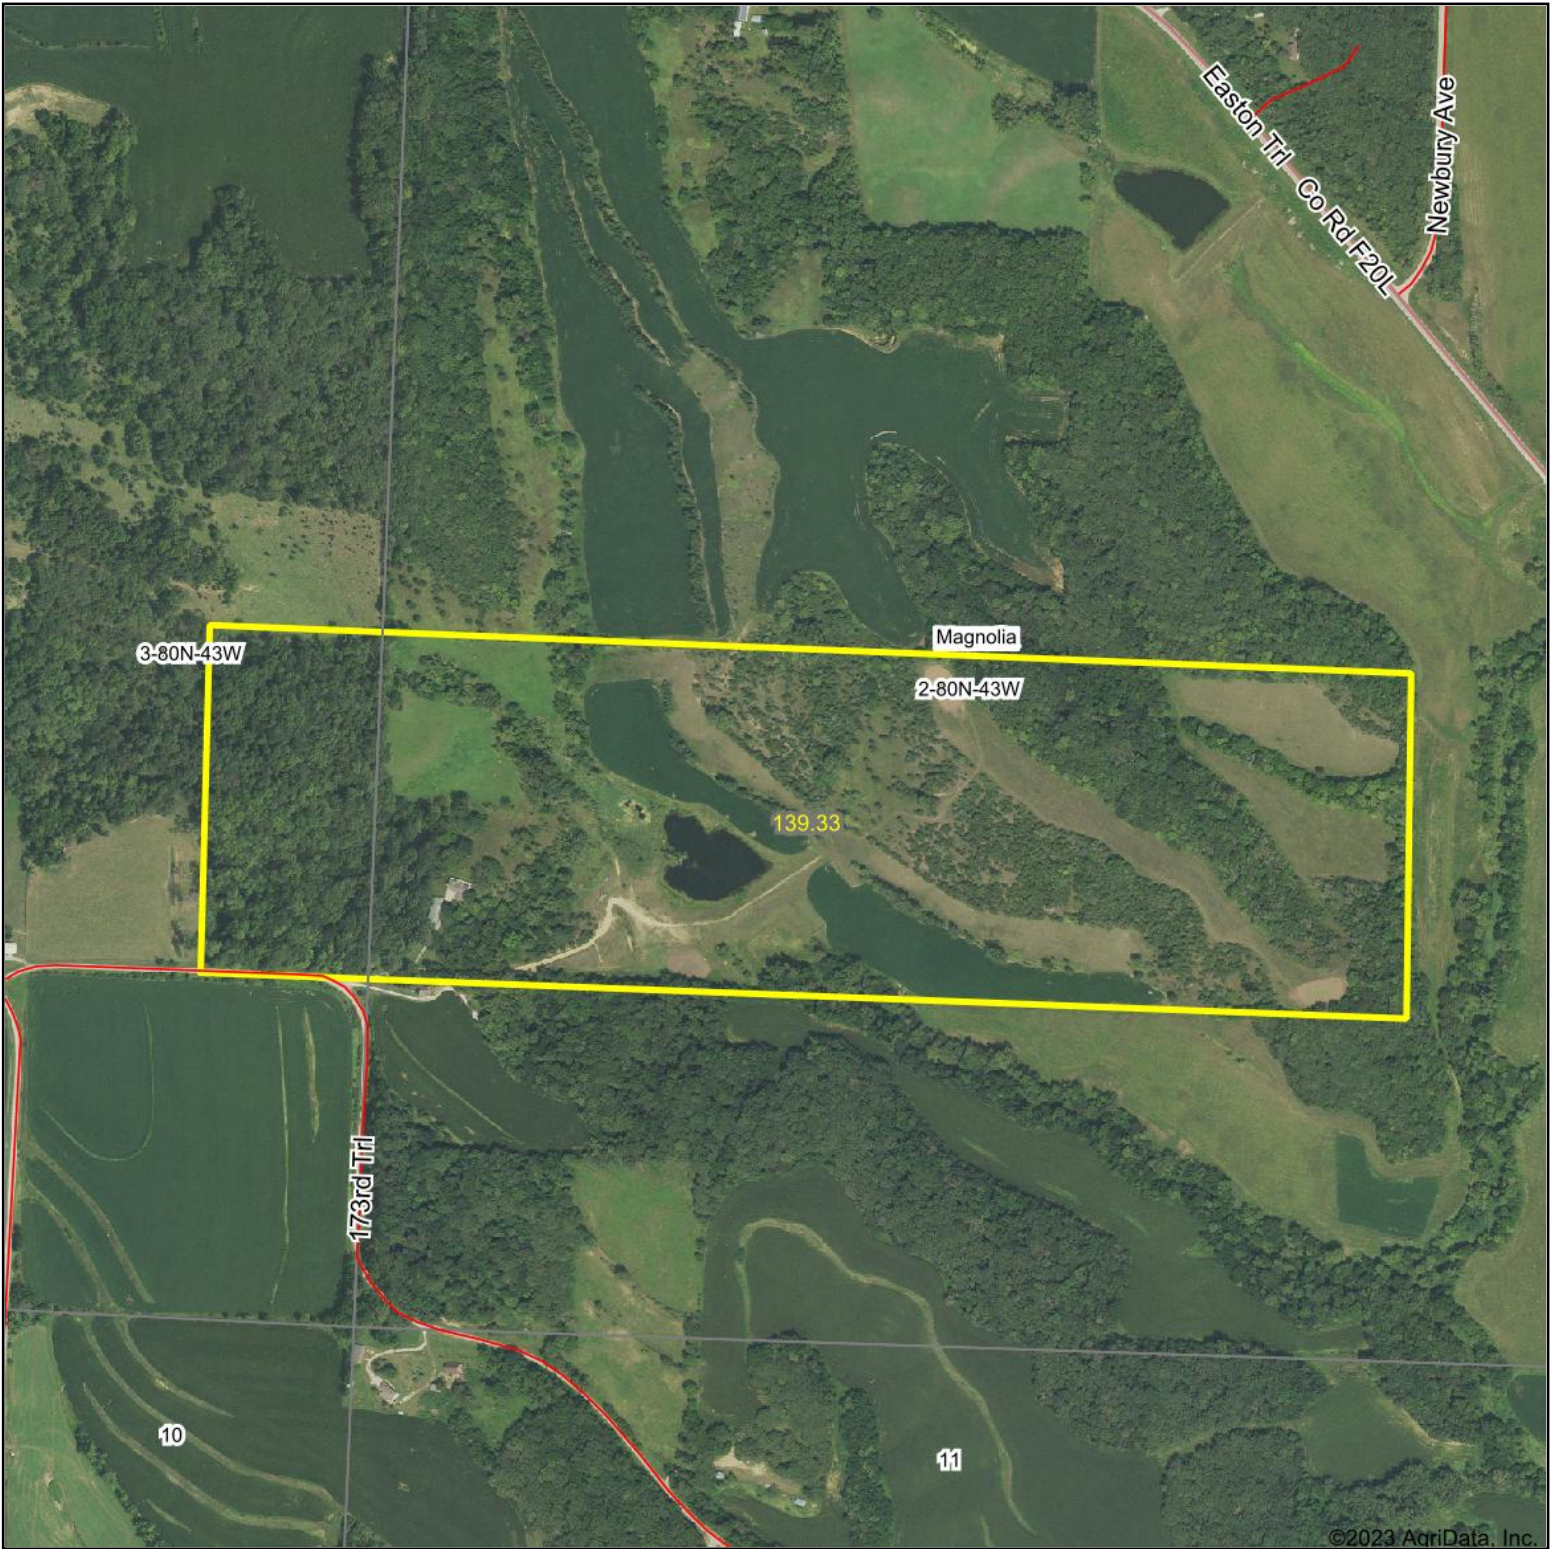

Aerial Map

©2023 AgriData, Inc.

Map Center: 41° 46' 3.42, -95° 49' 21.96

2-80N-43W
Harrison County
Iowa

1/6/2023

Maps Provided By:
 **surety**[®]
CUSTOMIZED ONLINE MAPPING
© AgriData, Inc. 2021 www.AgriDataInc.com