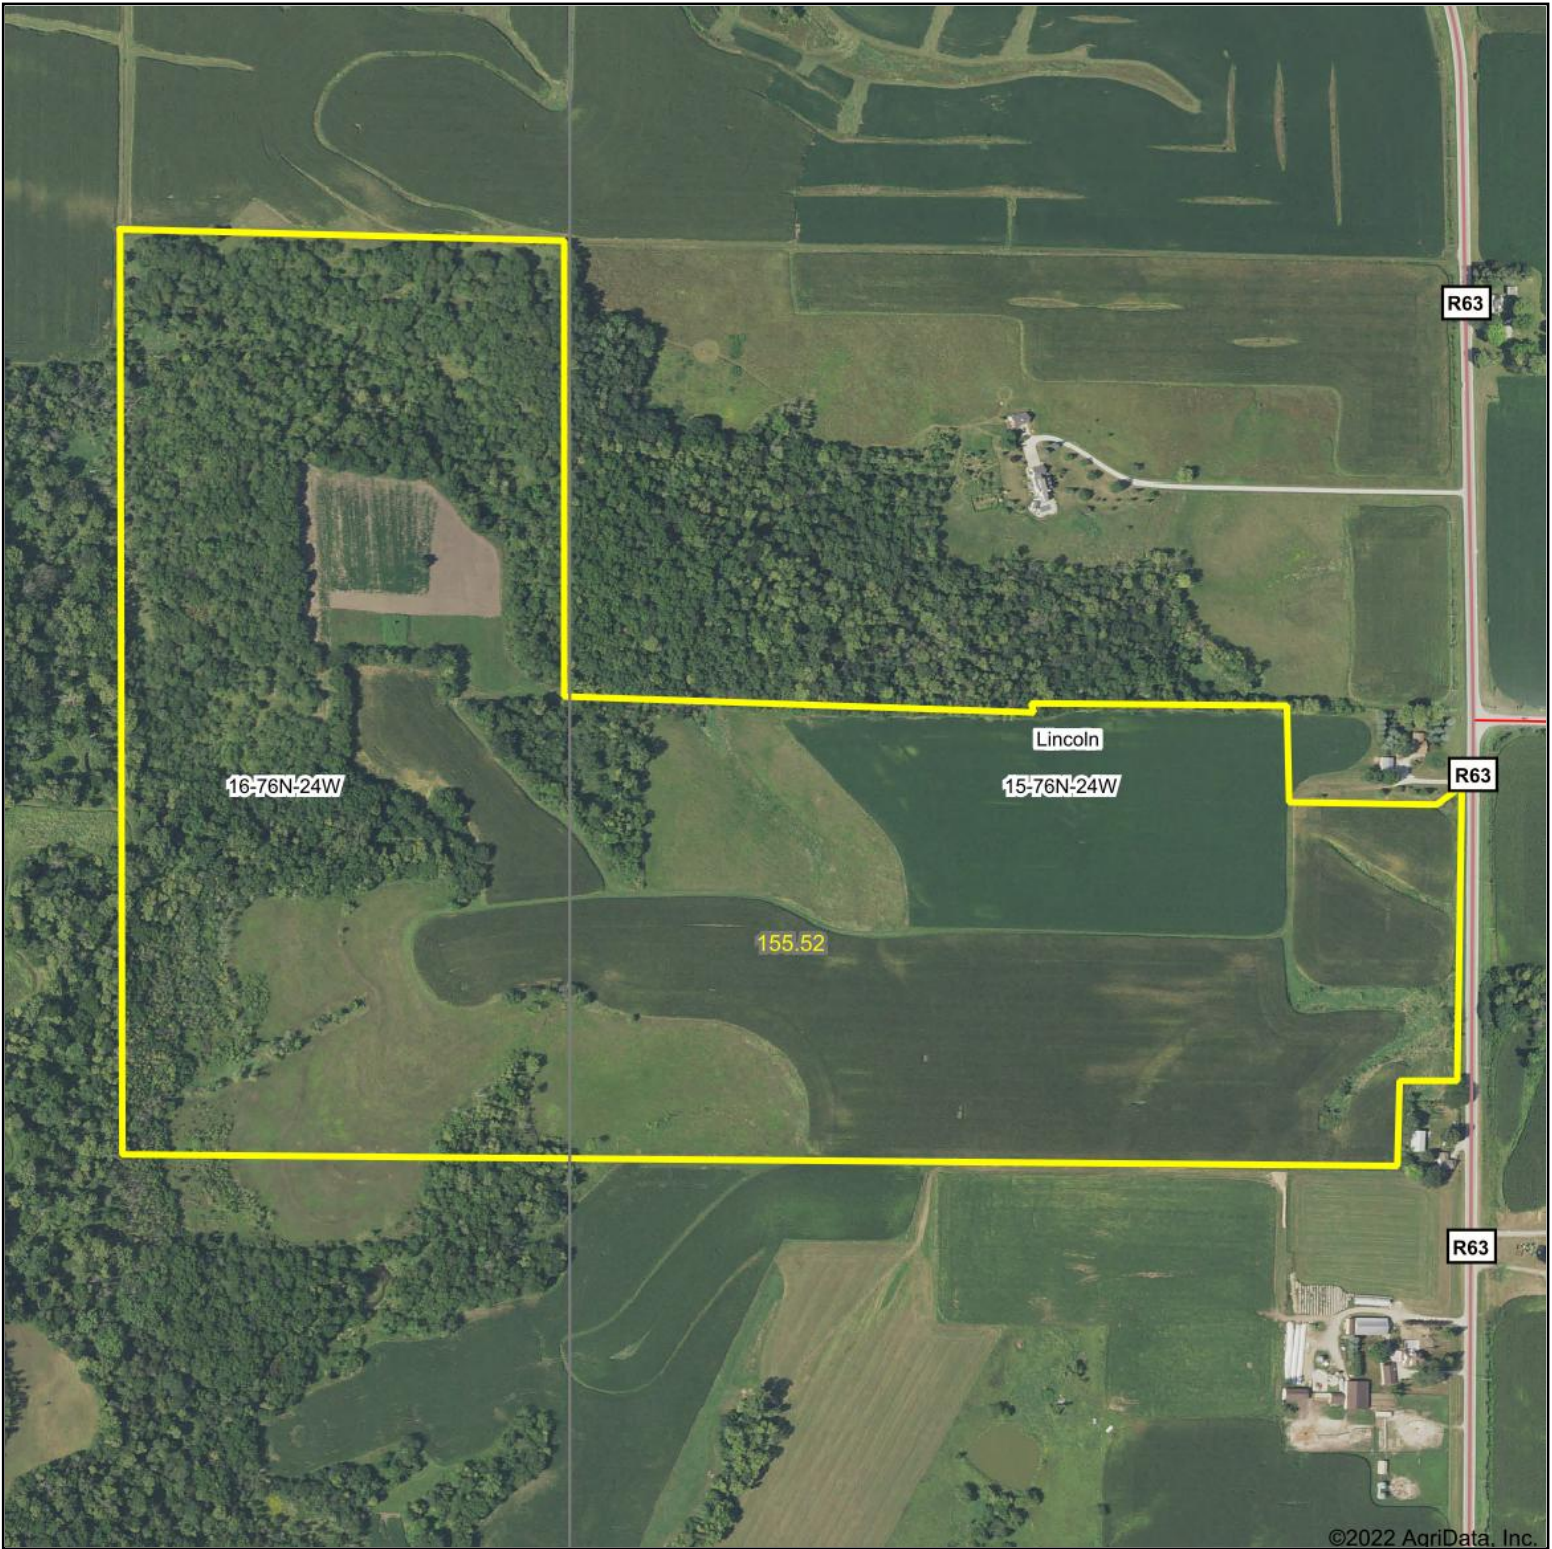

Aerial Map

©2022 AgriData, Inc.

Map Center: 41° 23' 15.14, -93° 36' 50.58

15-76N-24W
Warren County
Iowa

11/14/2022

Maps Provided By:

© AgriData, Inc. 2021

www.AgriDataInc.com