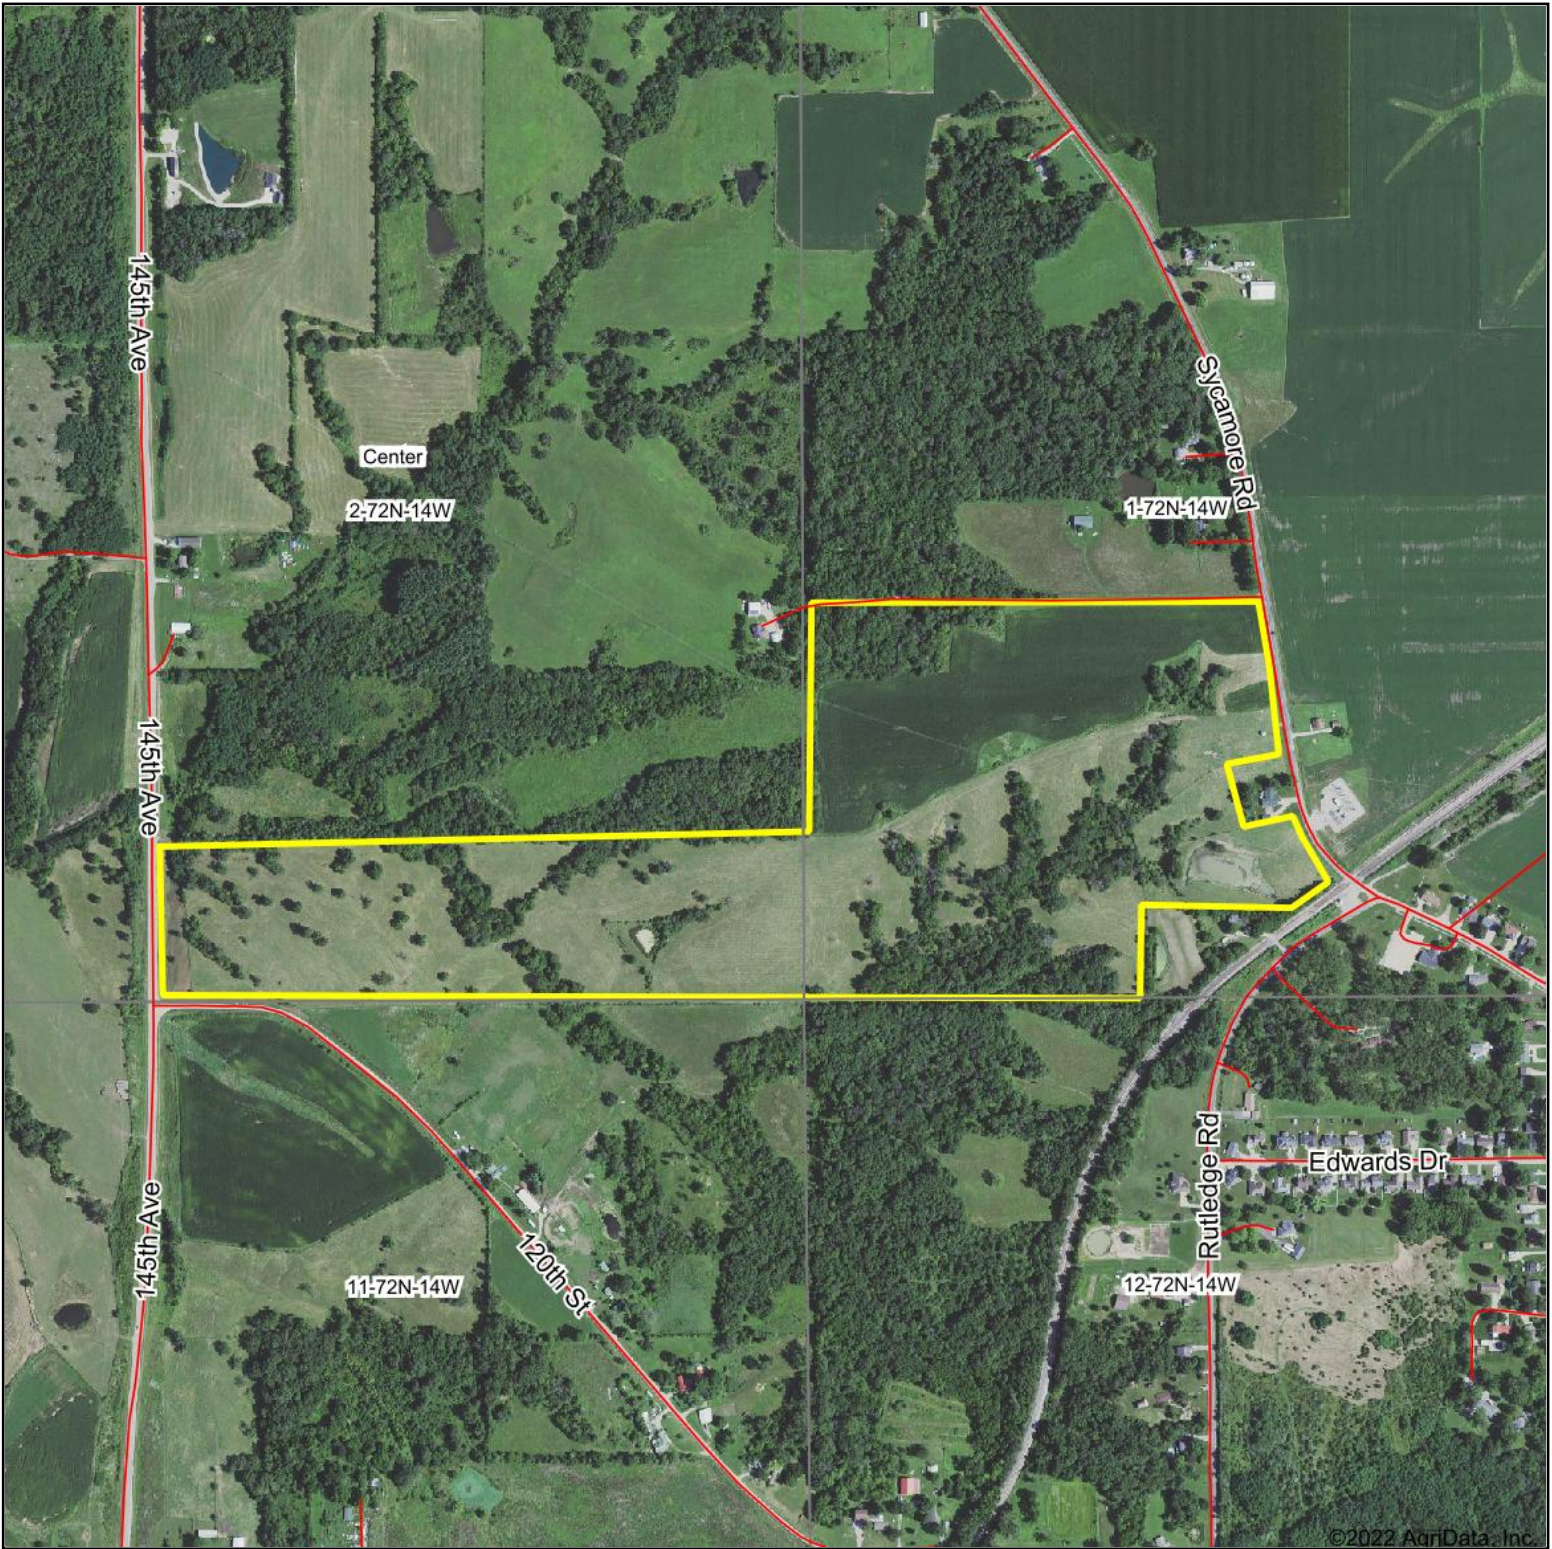

Aerial Map

Map Center: 41° 3' 44.66, -92° 25' 46.78

2-72N-14W
Wapello County
Iowa

10/12/2022

Maps Provided By:

© AgriData, Inc. 2021

www.AgriDataInc.com