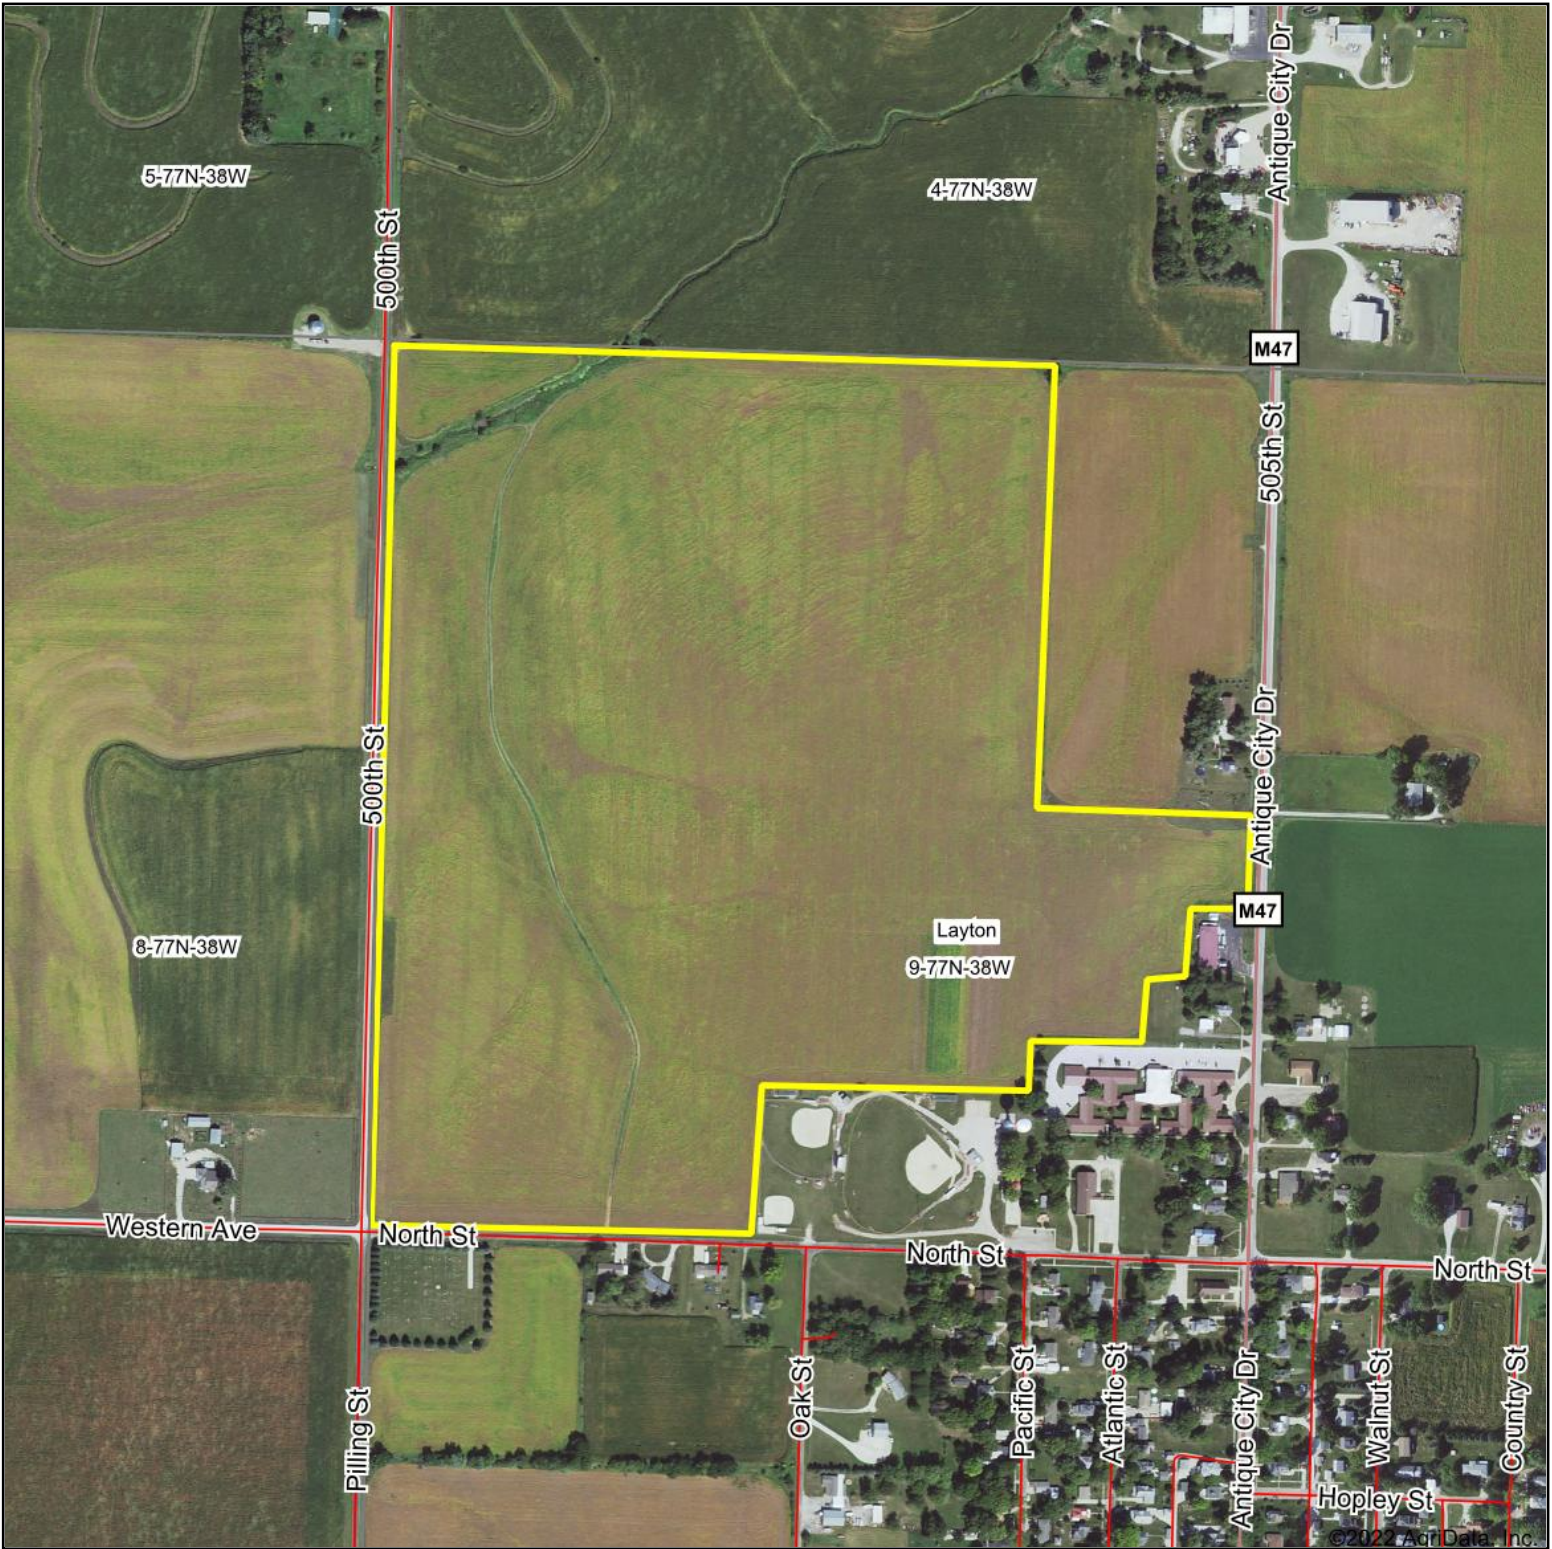

# Aerial Map

Map Center: 41° 29' 14.48, -95° 13' 38.54

Maps Provided By:  
**surety**  
CUSTOMIZED ONLINE MAPPING  
© AgriData, Inc. 2021 www.AgriDataInc.com

**9-77N-38W**  
**Pottawattamie County**  
**Iowa**