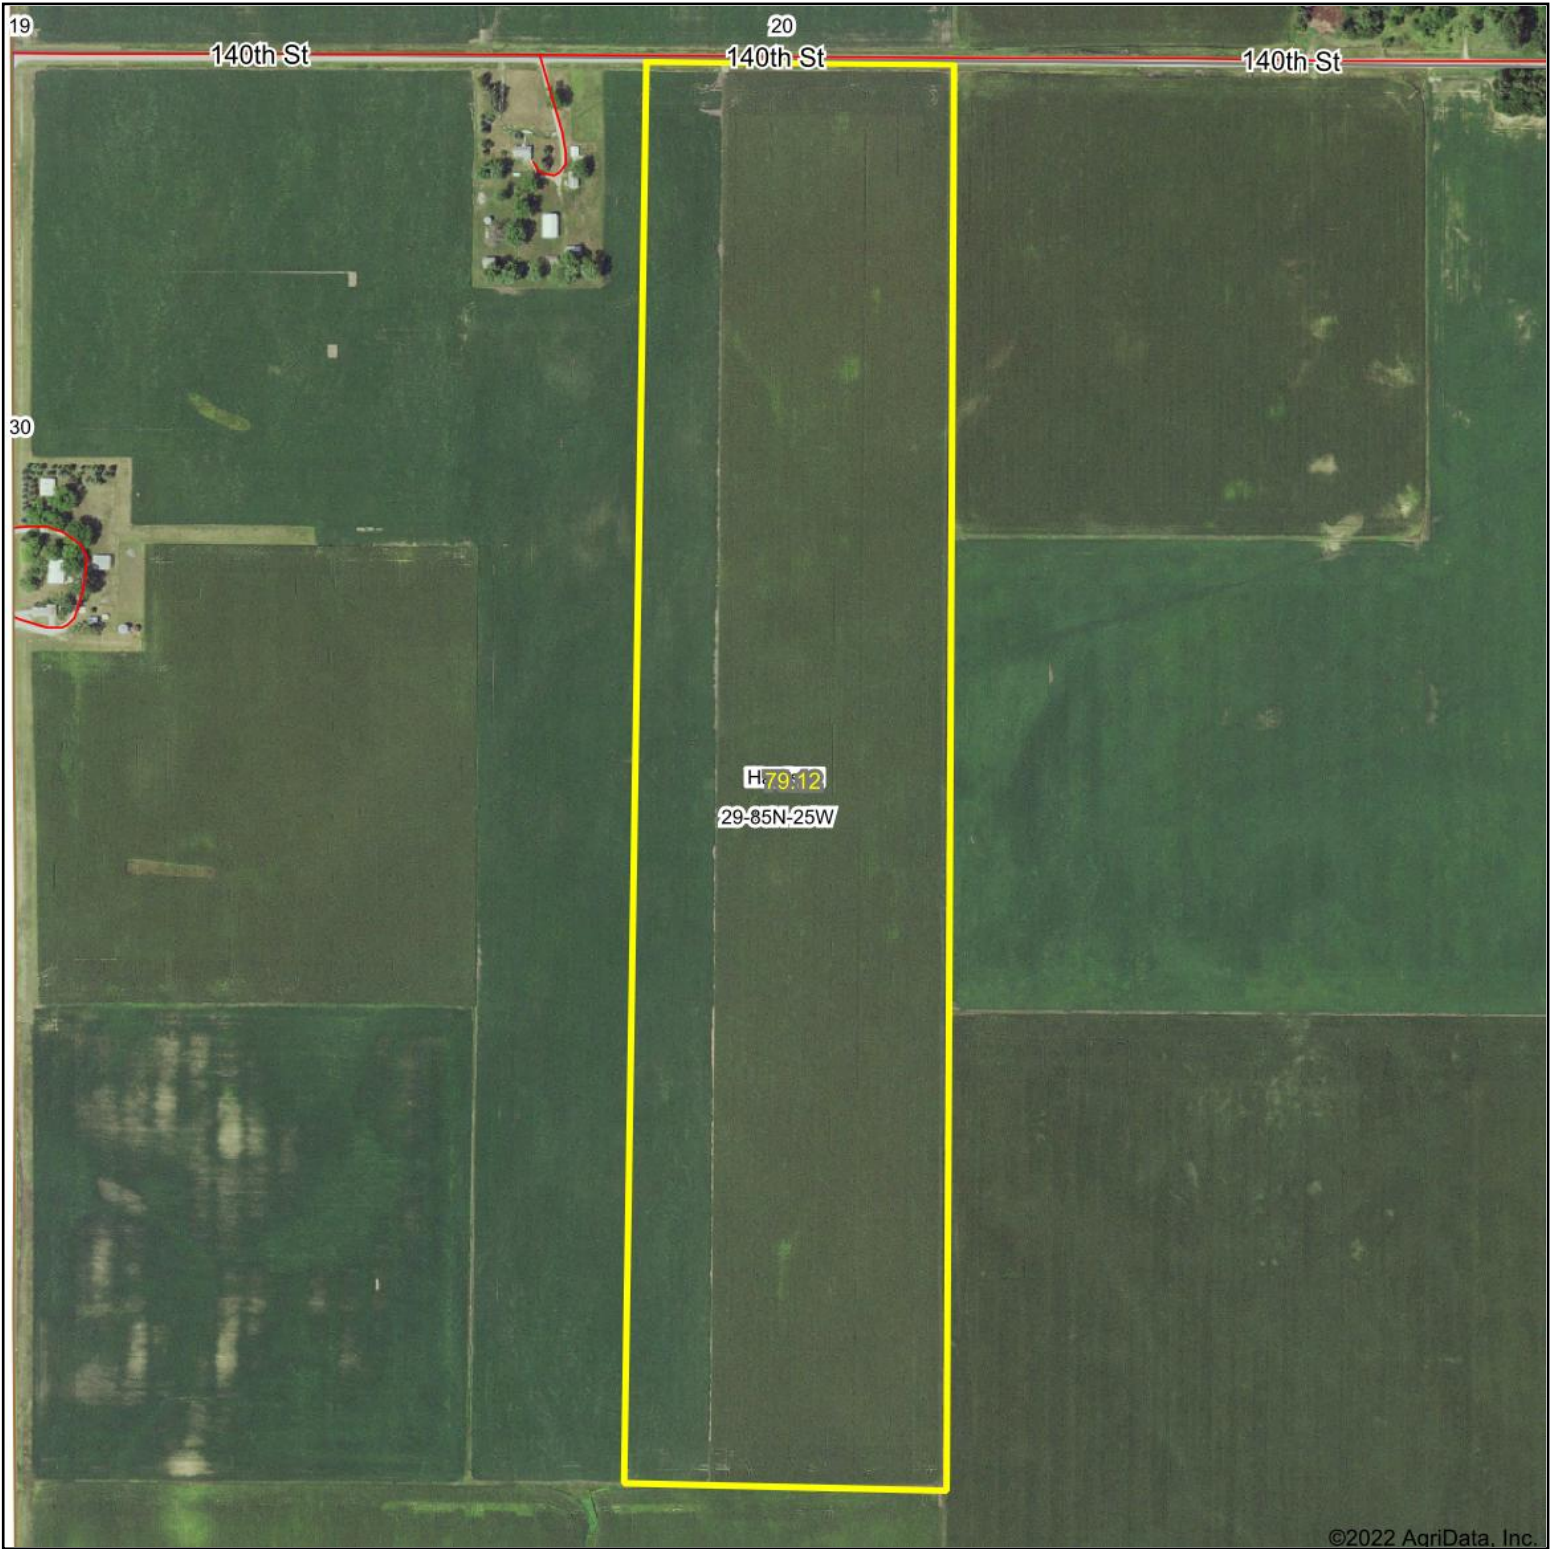

Aerial Map

Map Center: 42° 8' 47.41, -93° 47' 16.1

29-85N-25W
Boone County
Iowa

10/31/2022

Maps Provided By:

© AgriData, Inc. 2021

www.AgriDataInc.com