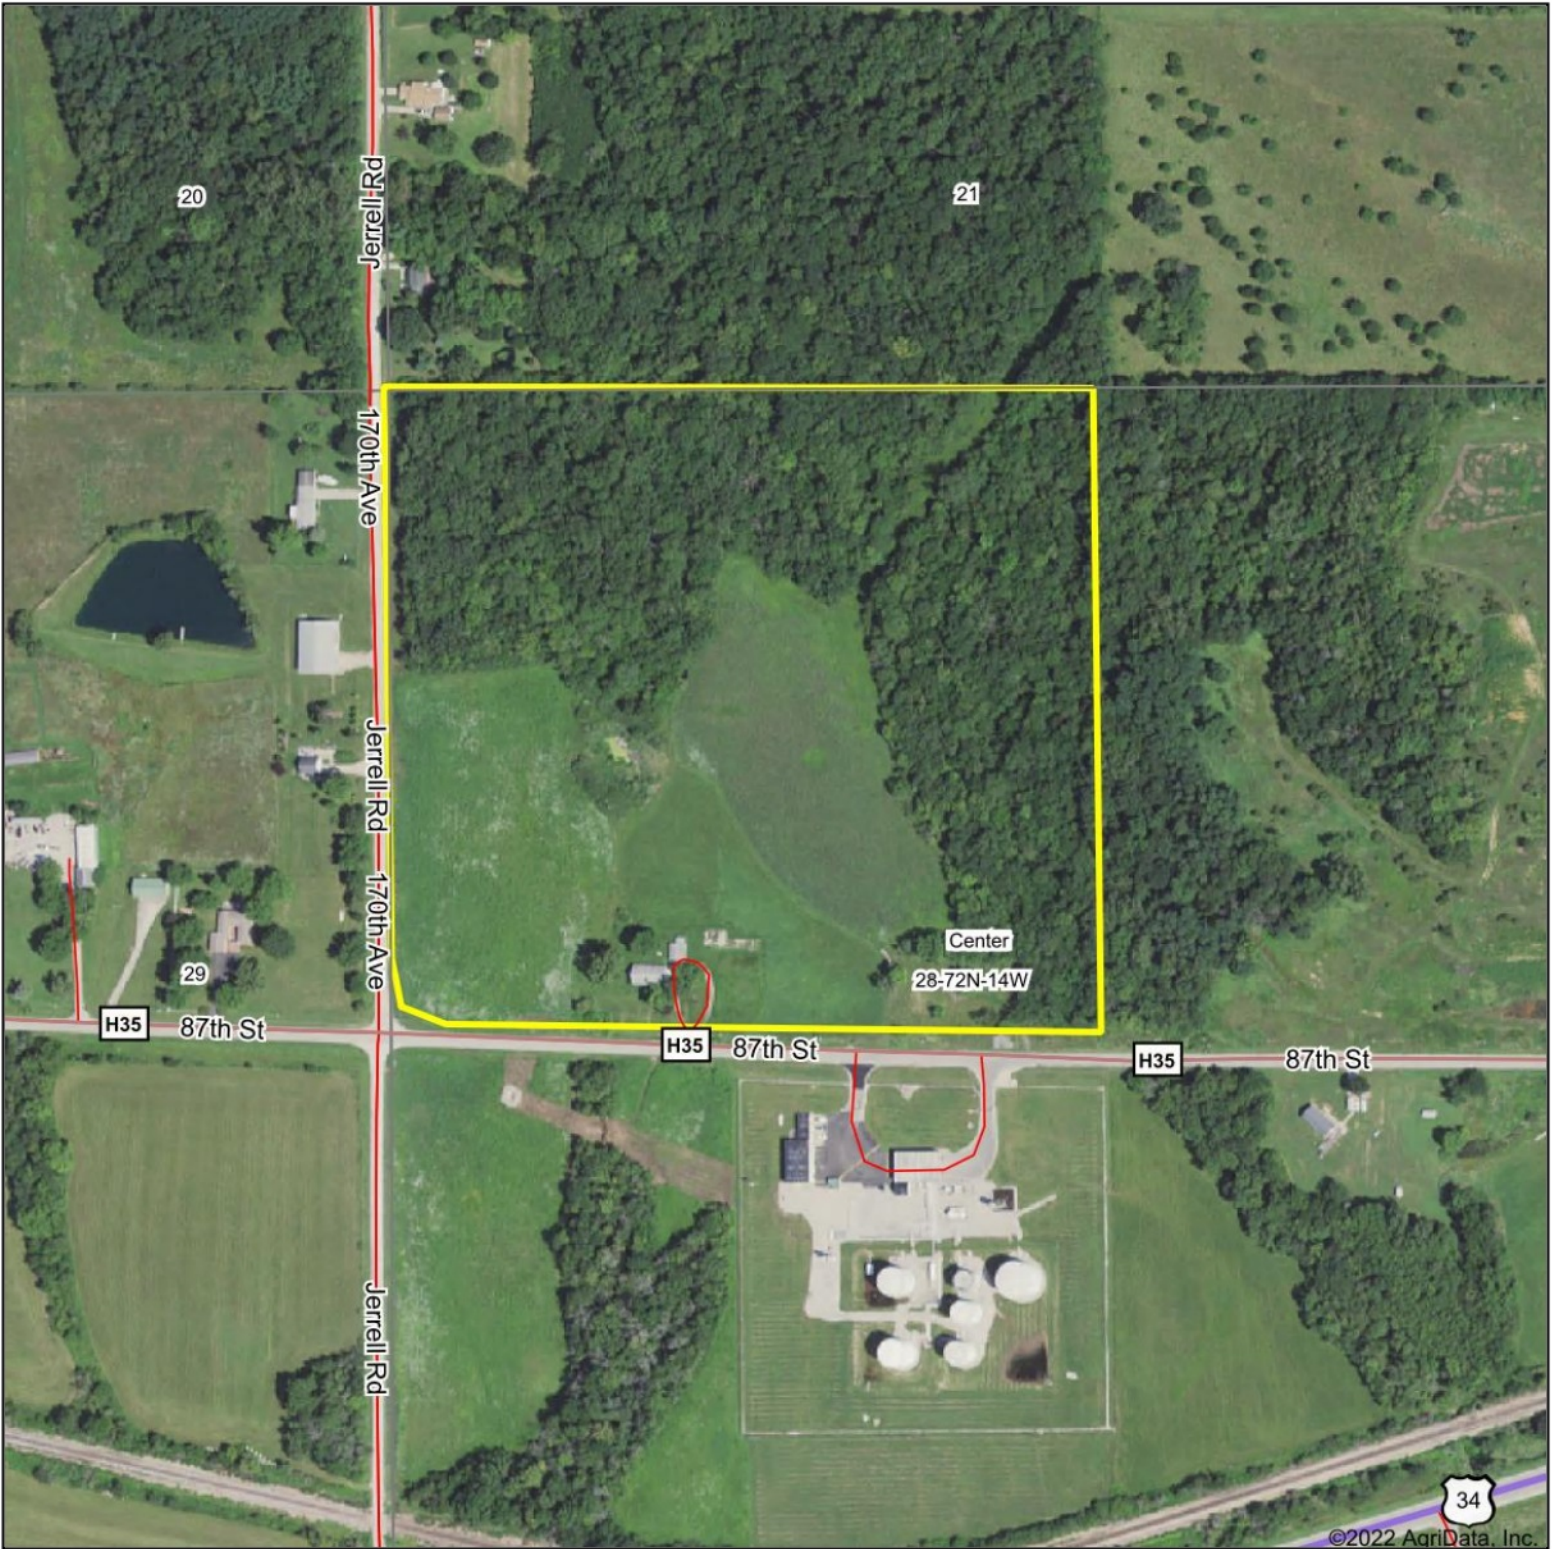

Aerial Map

Map Center: 41° 0' 51.88, -92° 29' 1.36

28-72N-14W
Wapello County
Iowa

10/12/2022

Maps Provided By
**surety**
CUSTOMIZED ONLINE MAPPING
© AgriData, Inc. 2021 www.AgriDataInc.com