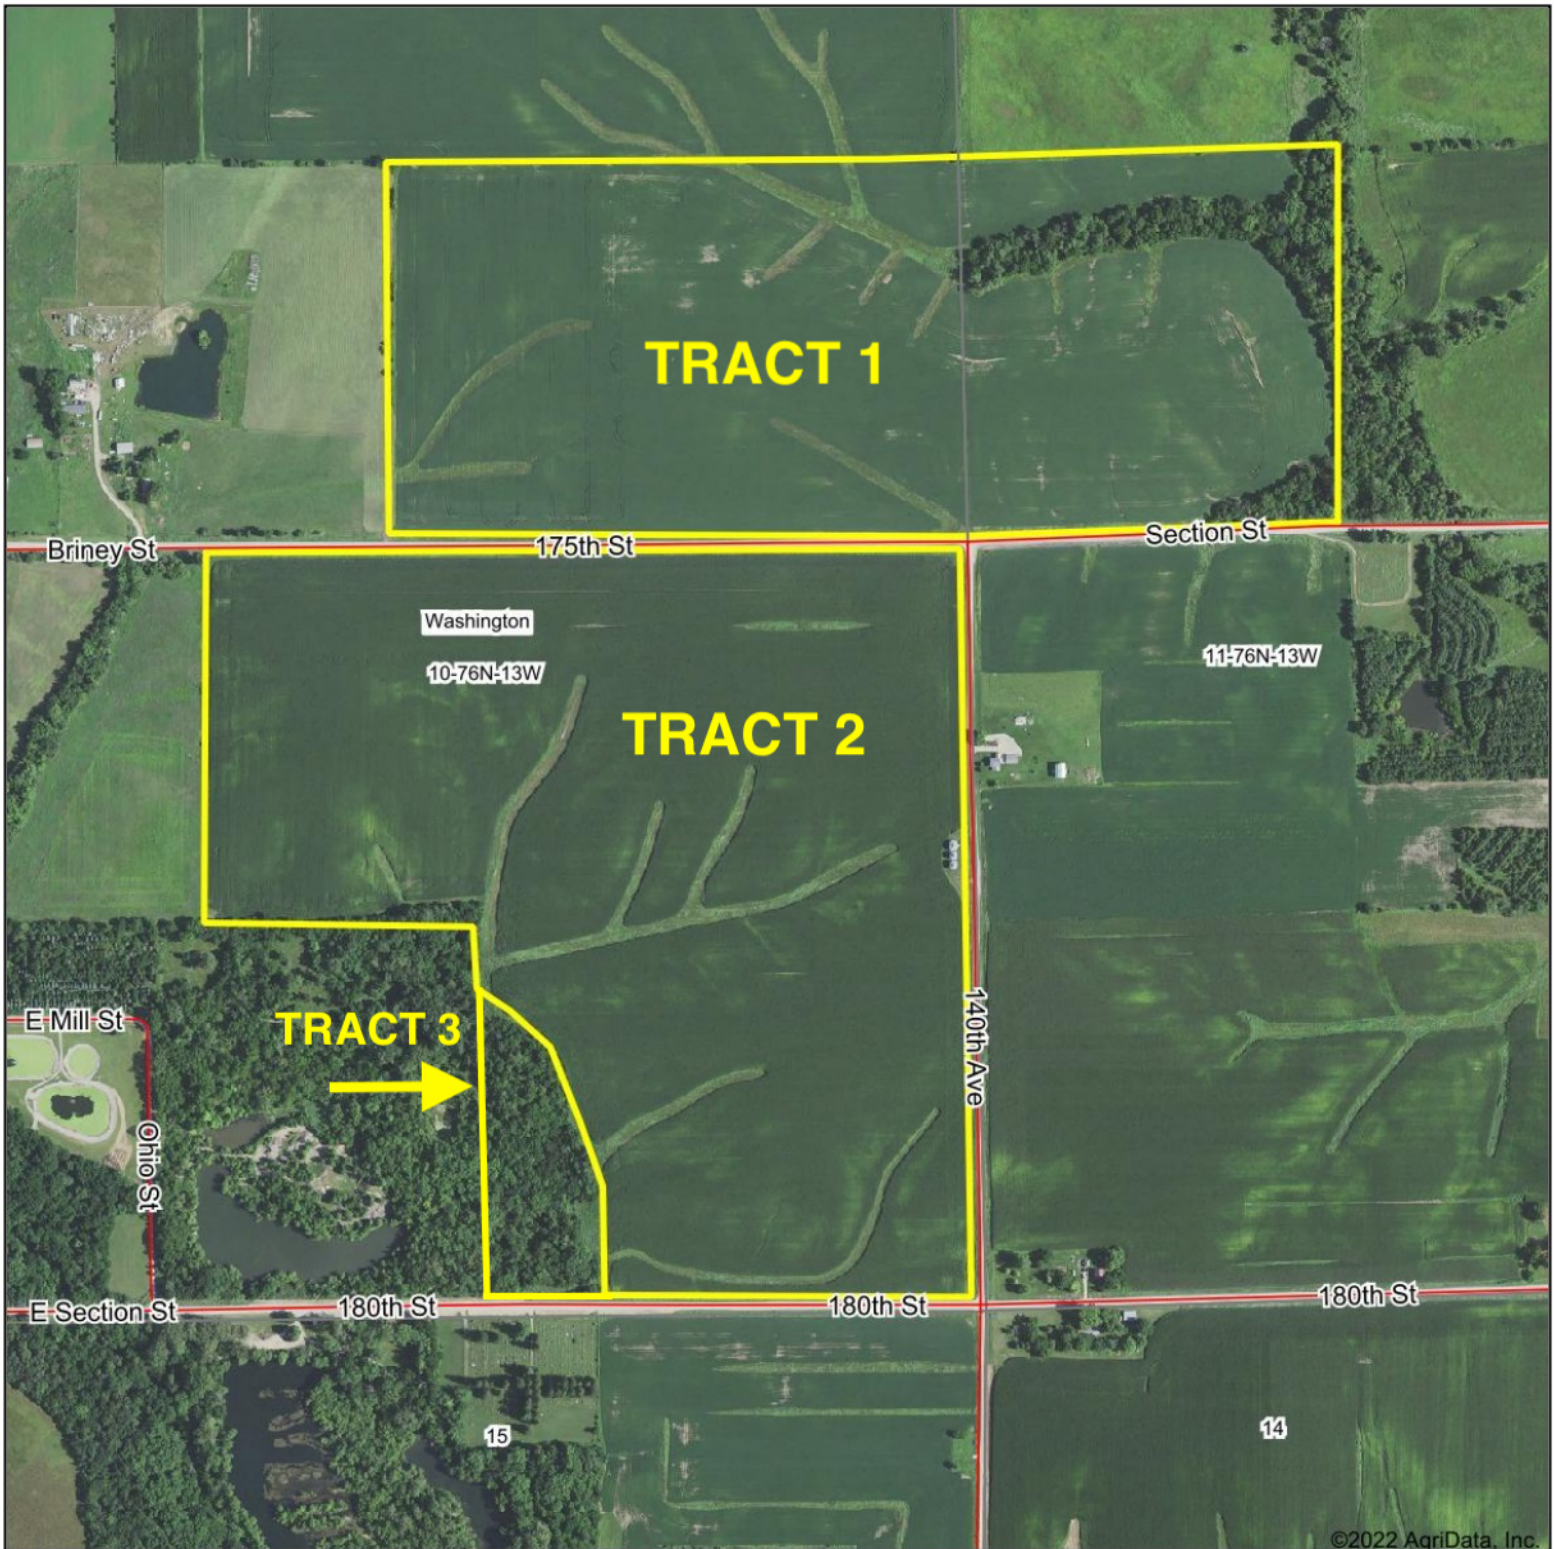

Aerial Map

©2022 AgriData, Inc.

Map Center: 41° 23' 57.48, -92° 20' 16.21

10-76N-13W
Keokuk County
Iowa

9/6/2022

Maps Provided By

© AgriData, Inc. 2021

www.AgriDataInc.com