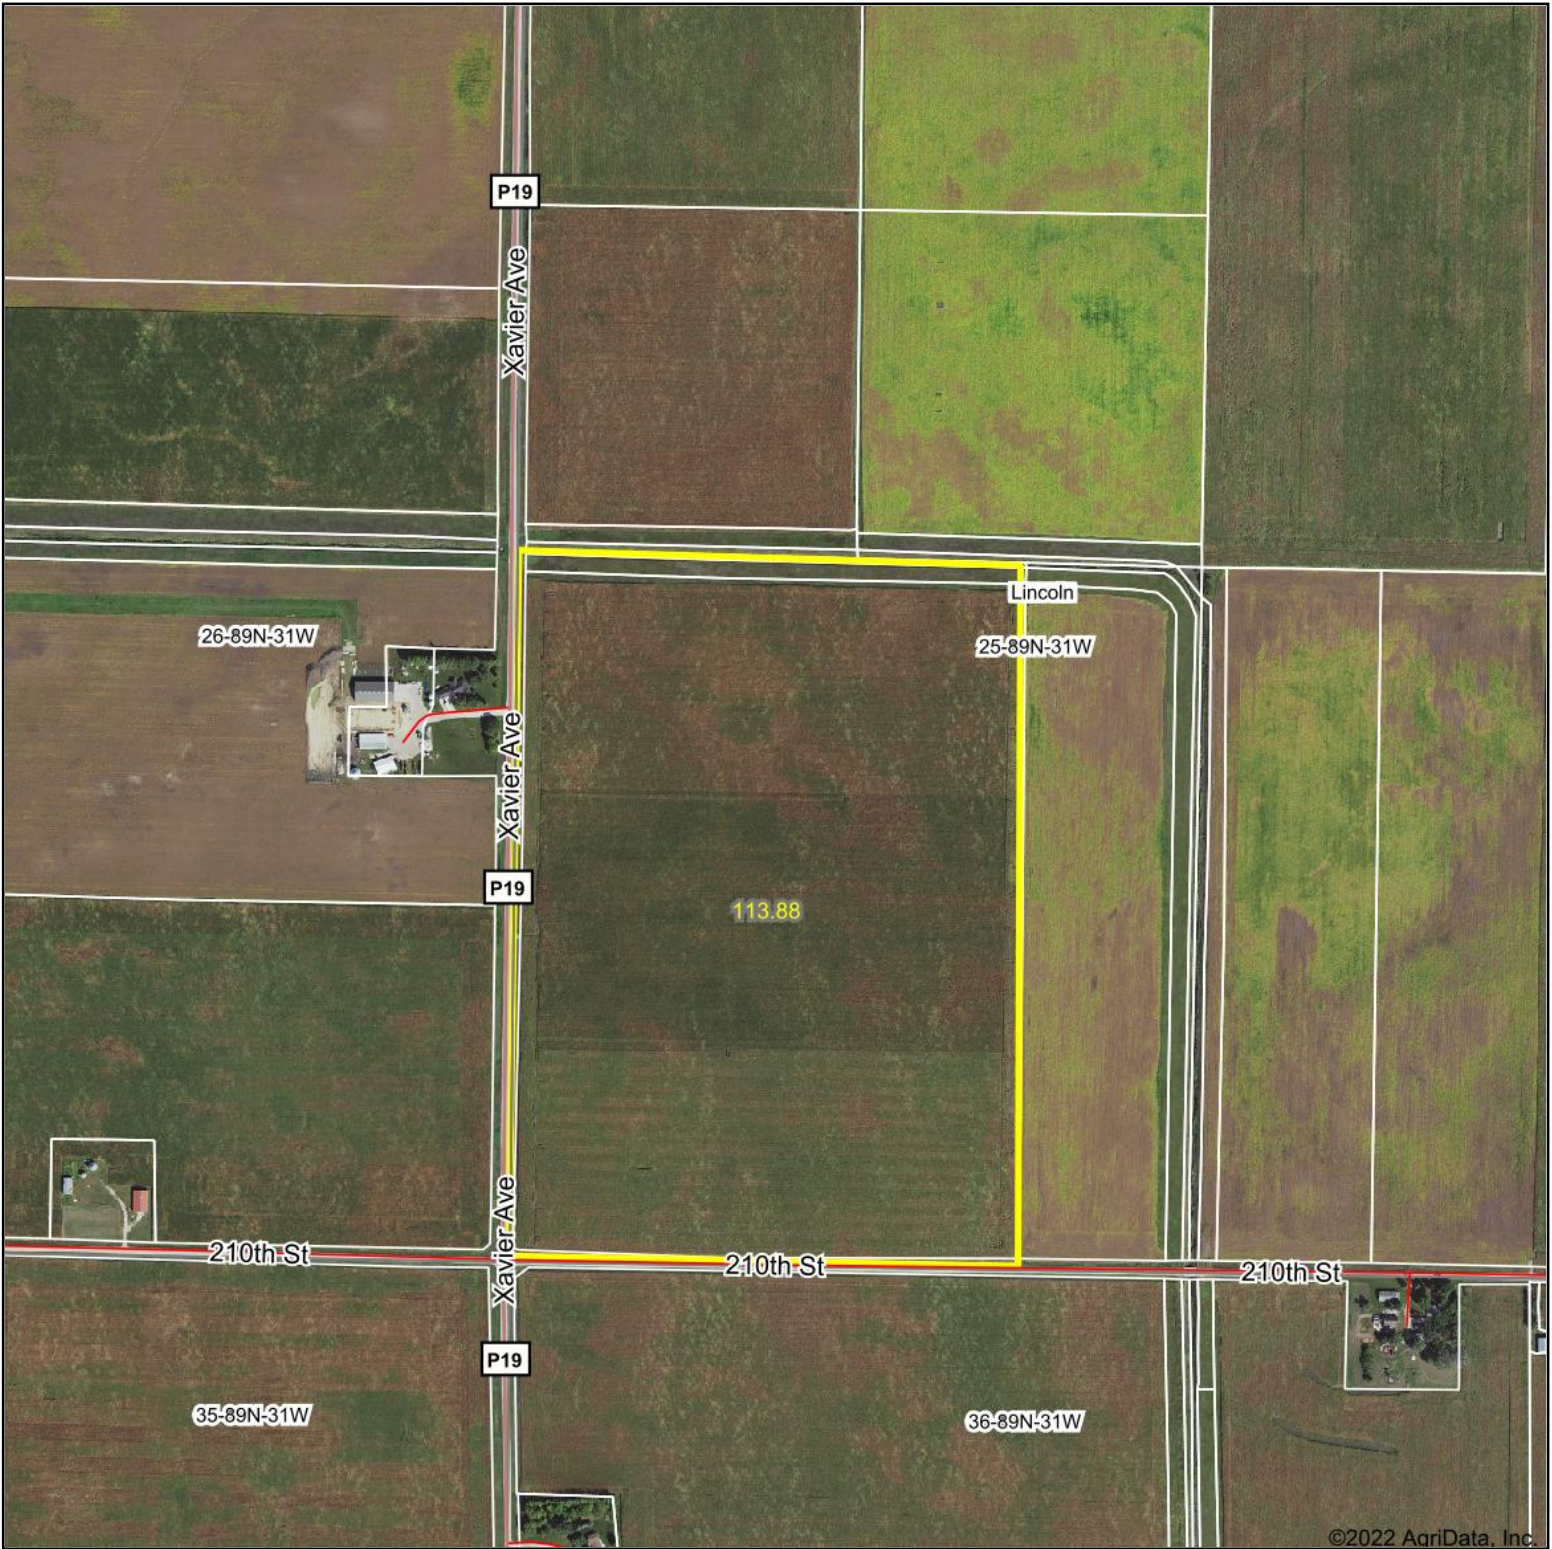

Aerial Map

Map Center: 42° 29' 34.09, -94° 27' 31.1

25-89N-31W
Calhoun County
Iowa

8/31/2022

Maps Provided By:

© AgriData, Inc. 2021 www.AgriDataInc.com

Field borders provided by Farm Service Agency as of 5/21/2008.