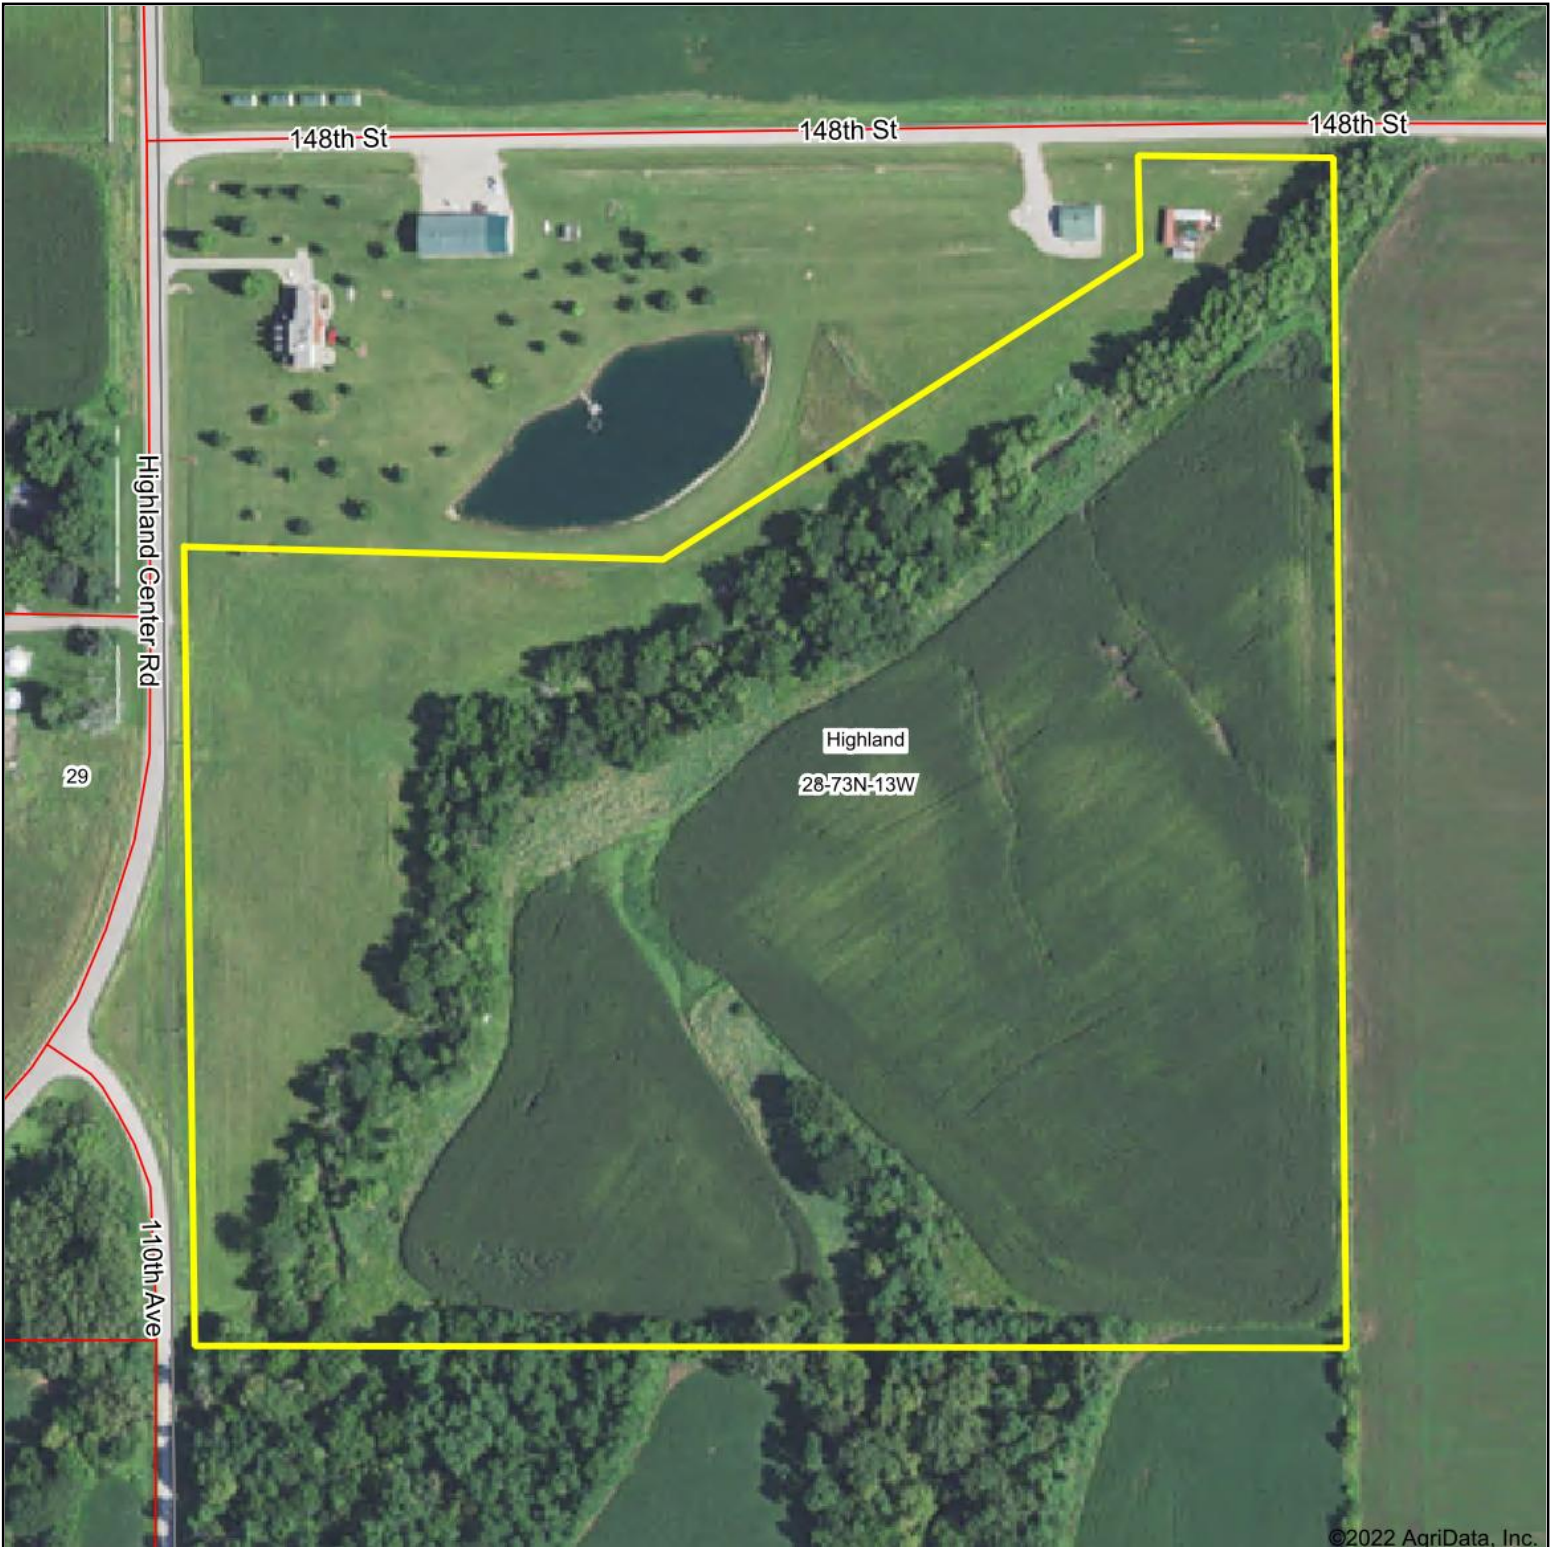

# Aerial Map

©2022 AgriData, Inc.

Map Center: 41° 5' 56.84, -92° 22' 11.49

**28-73N-13W**  
**Wapello County**  
**Iowa**

3/3/2022

Maps Provided By:

© AgriData, Inc. 2021

www.AgriDataInc.com