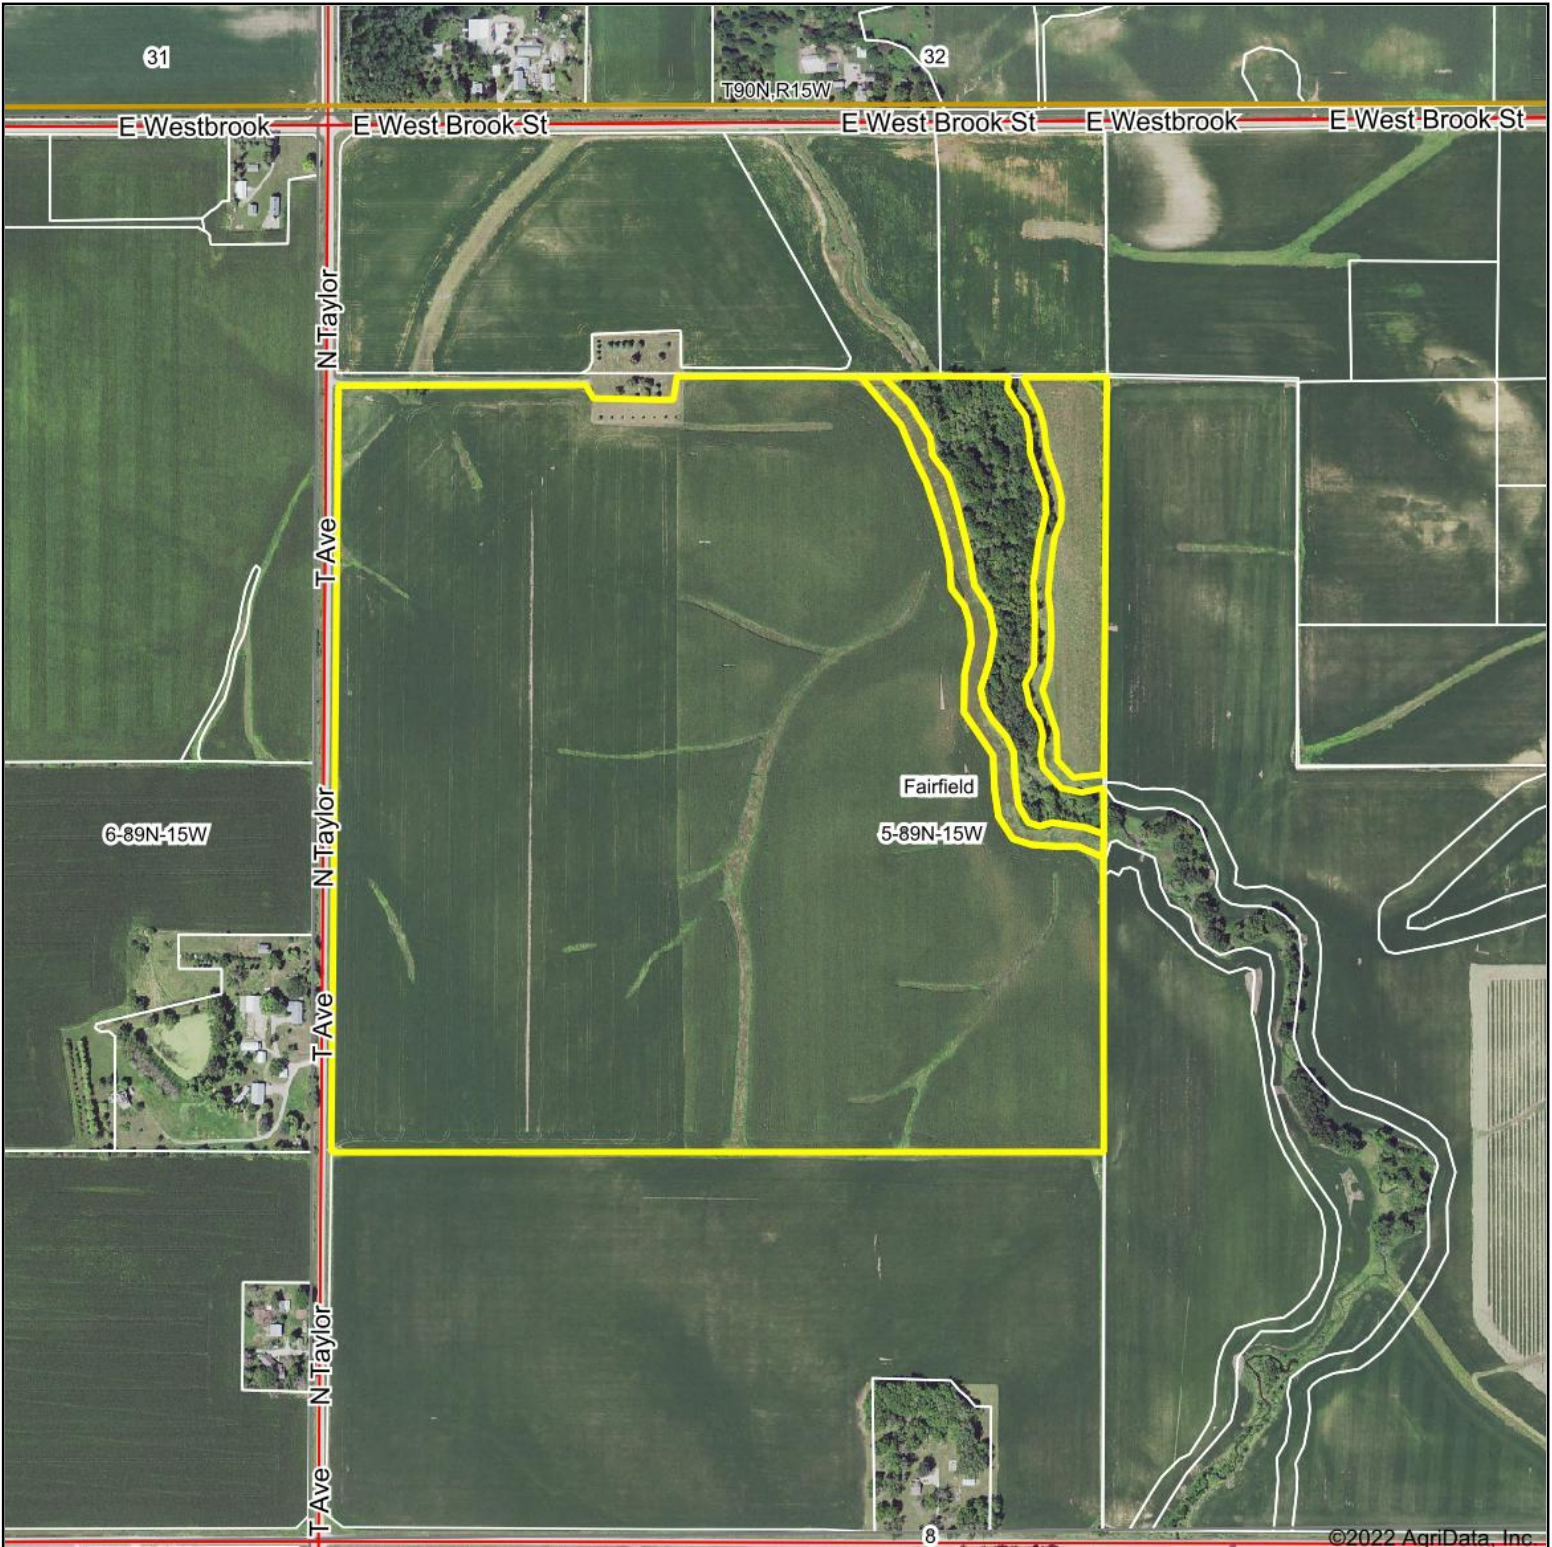

Aerial Map

Map Center: 42° 32' 58.87, -92° 38' 49.61

5-89N-15W
Grundy County
Iowa

2/21/2022

Maps Provided By:
 **surety**
CUSTOMIZED ONLINE MAPPING
© AgriData, Inc. 2021 www.AgriDataInc.com

Field borders provided by Farm Service Agency as of 5/21/2008.