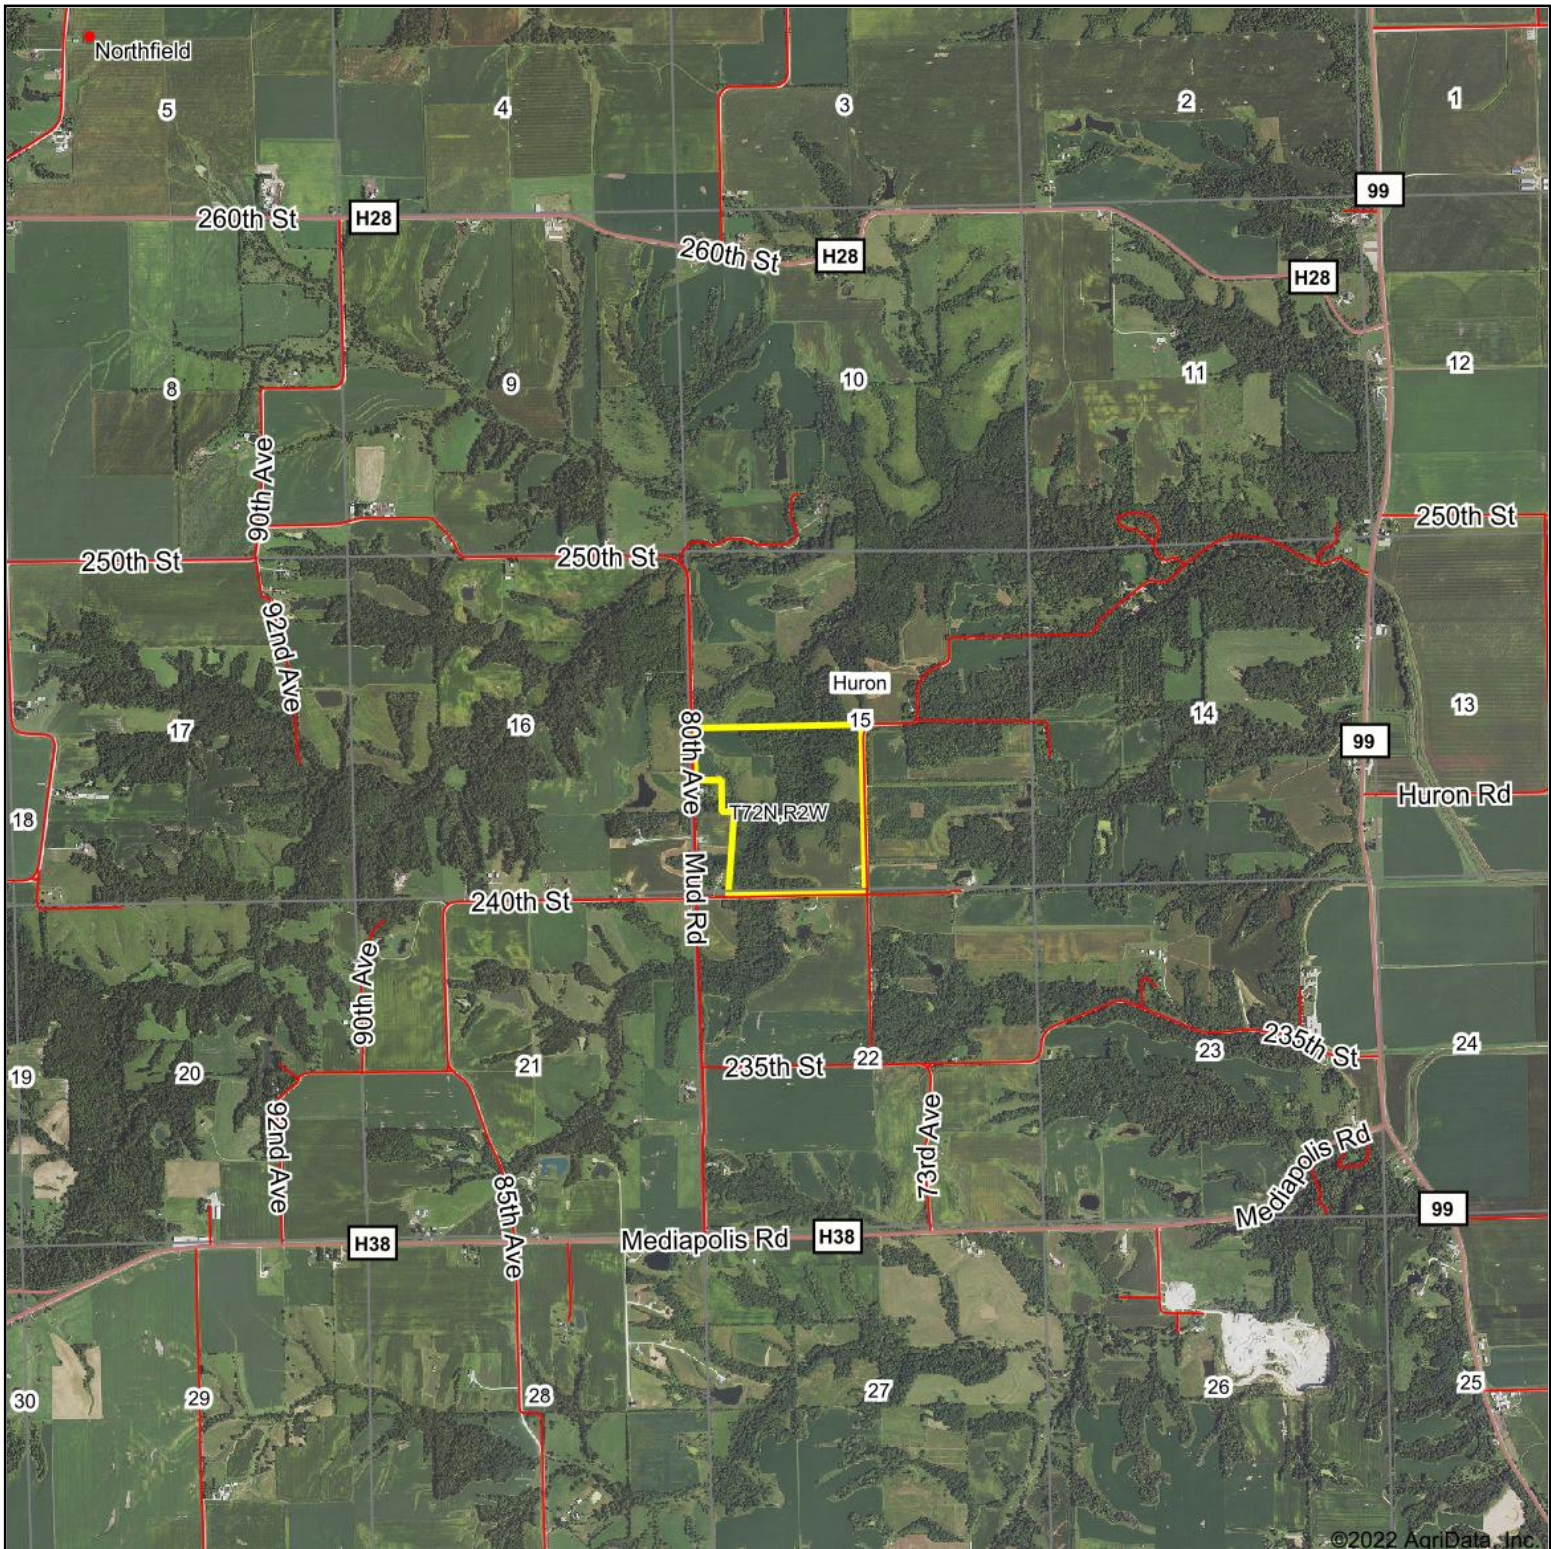

# Aerial Map

Map Center: 41° 2' 4.08, -91° 4' 44.02

15-72N-2W

Des Moines County  
Iowa