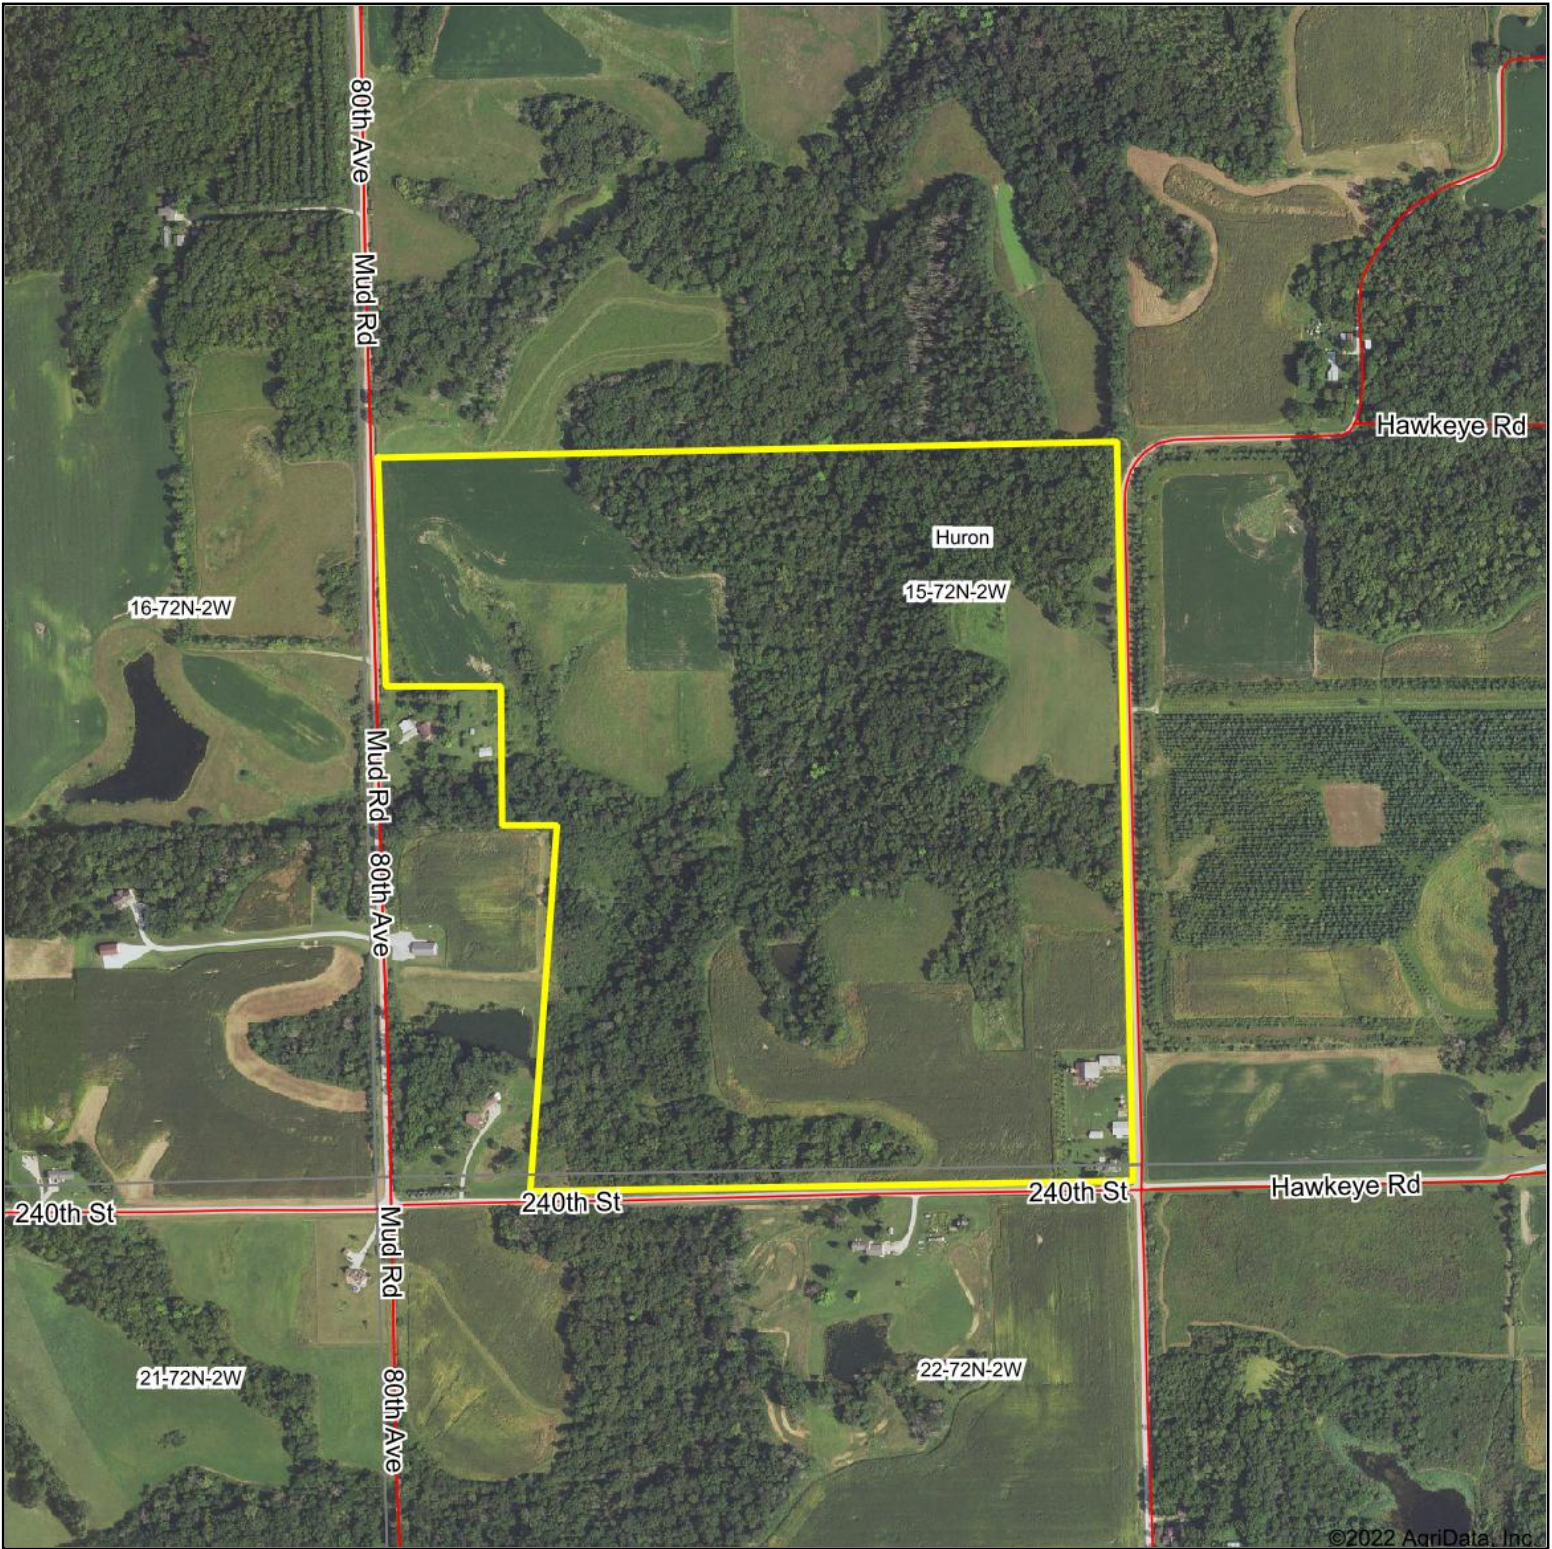

Aerial Map

©2022 AgriData, Inc.

Map Center: 41° 2' 0.62, -91° 4' 42.78

15-72N-2W

Des Moines County
Iowa

3/22/2022

Maps Provided By:

© AgriData, Inc. 2021