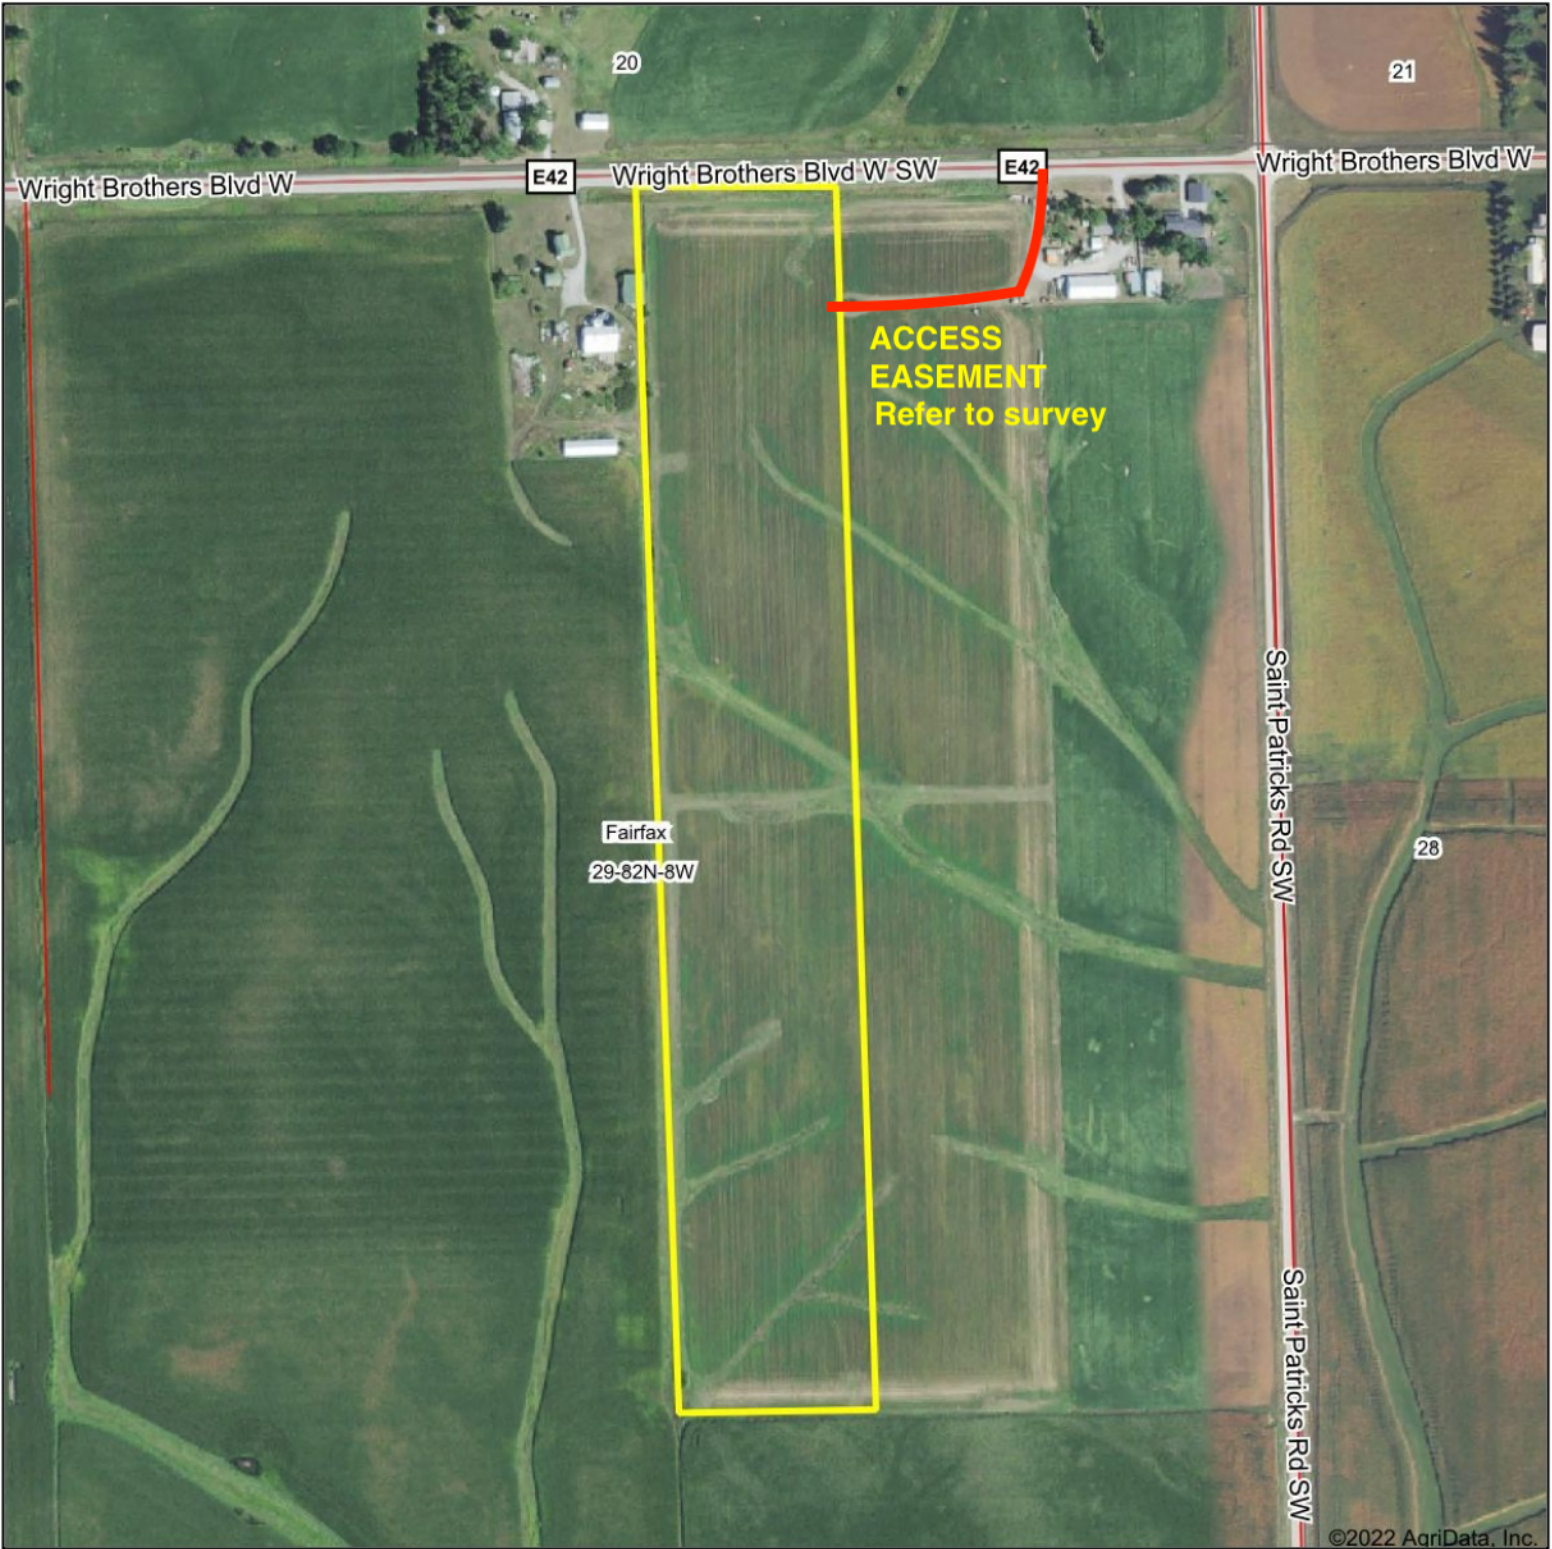

Aerial Map

Map Center: 41° 53' 15.08, -91° 47' 48.55

29-82N-8W
Linn County
Iowa

1/6/2022

Maps Provided By
surety
CUSTOMIZED ONLINE MAPPING
© AgriData, Inc. 2021 www.AgriDataInc.com