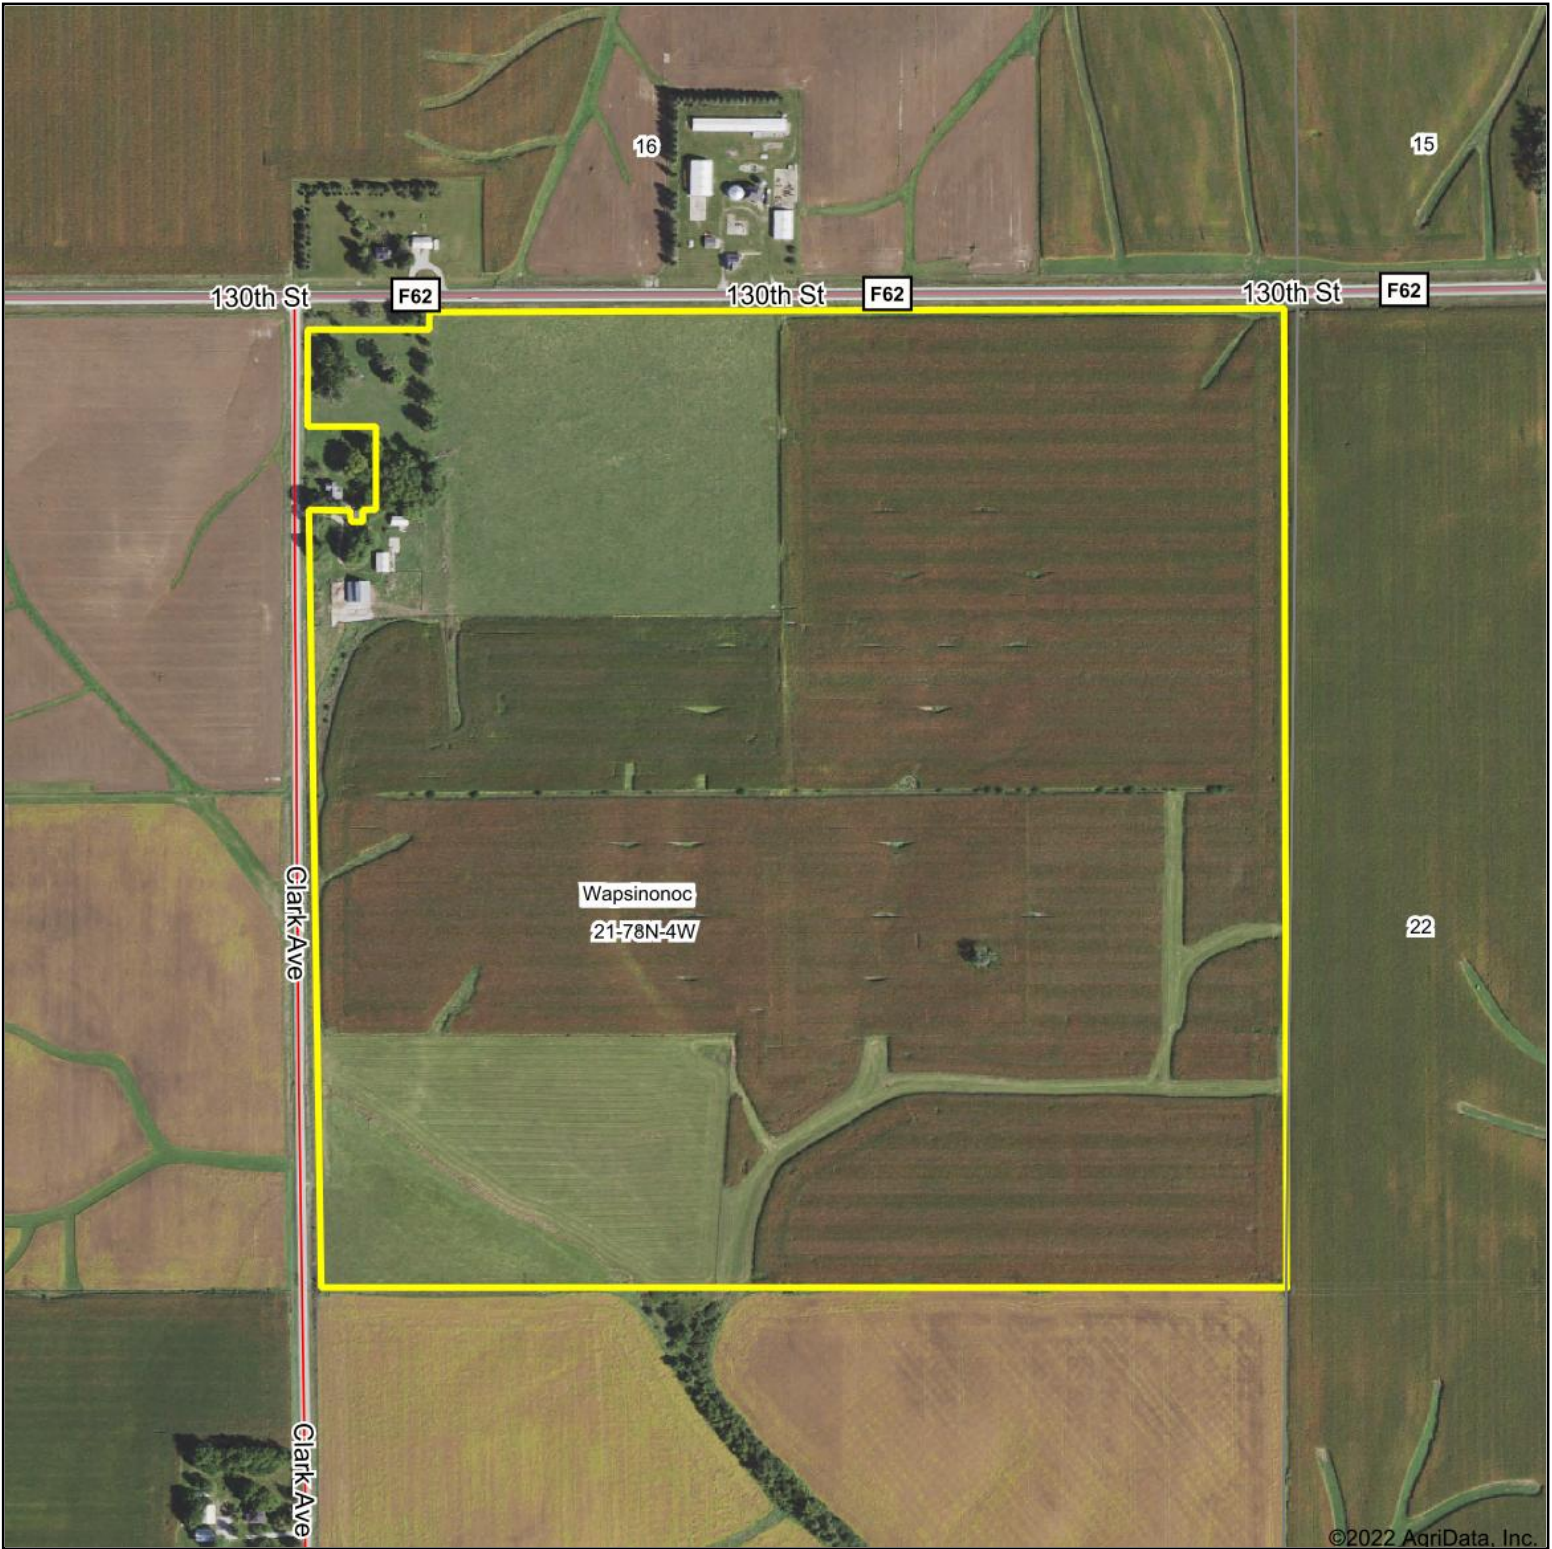

# Aerial Map

©2022 AgriData, Inc.

Map Center: 41° 33' 0.22, -91° 18' 51.62

**21-78N-4W**  
**Muscatine County**  
**Iowa**

1/6/2022

Maps Provided By:

© AgriData, Inc. 2021

www.AgriDataInc.com