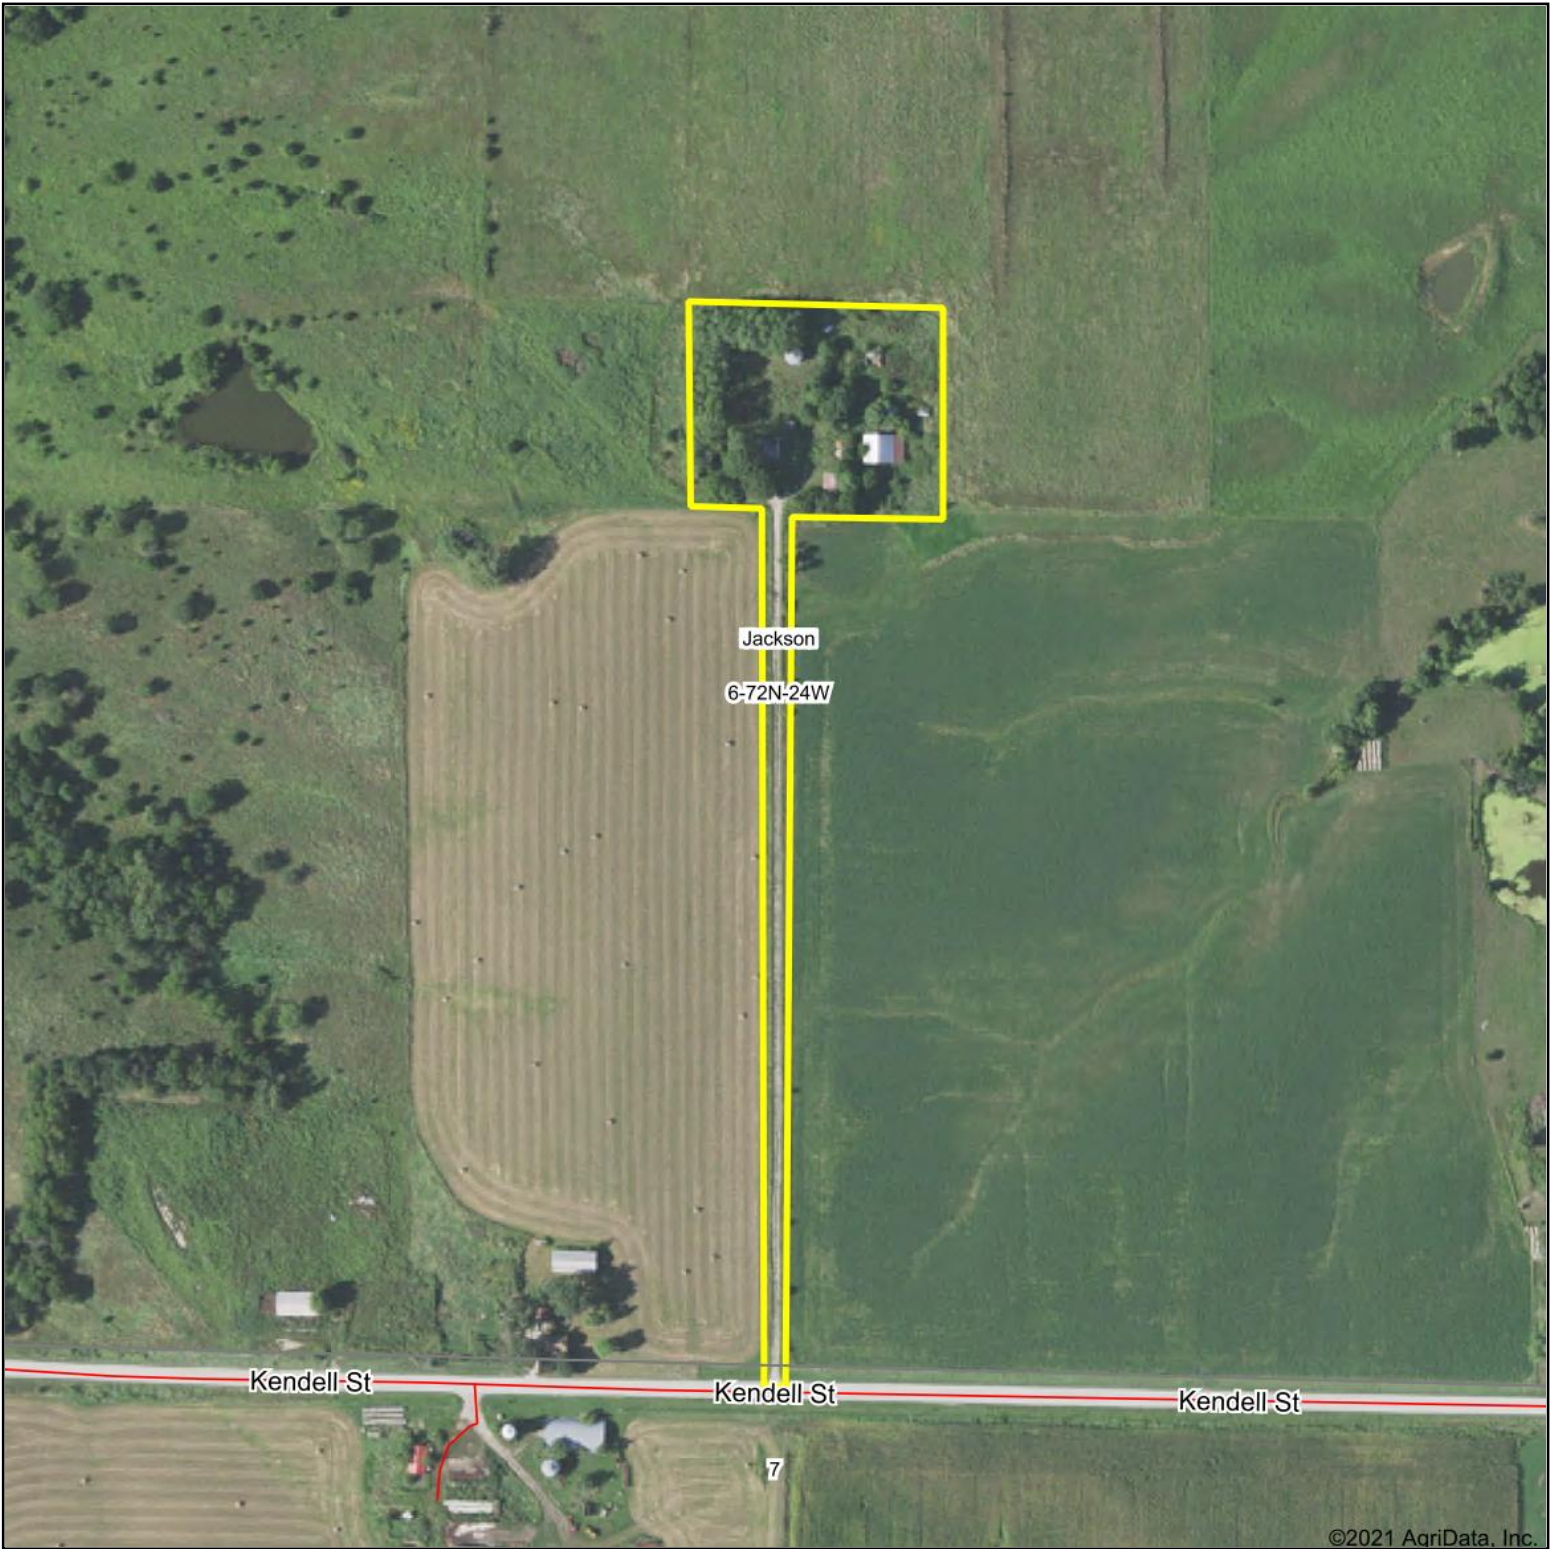

# Aerial Map

Map Center: 41° 3' 44.3, -93° 40' 4.26

**6-72N-24W**  
**Clarke County**  
**Iowa**

12/28/2021

Maps Provided By:

© AgriData, Inc. 2021

www.AgriDataInc.com