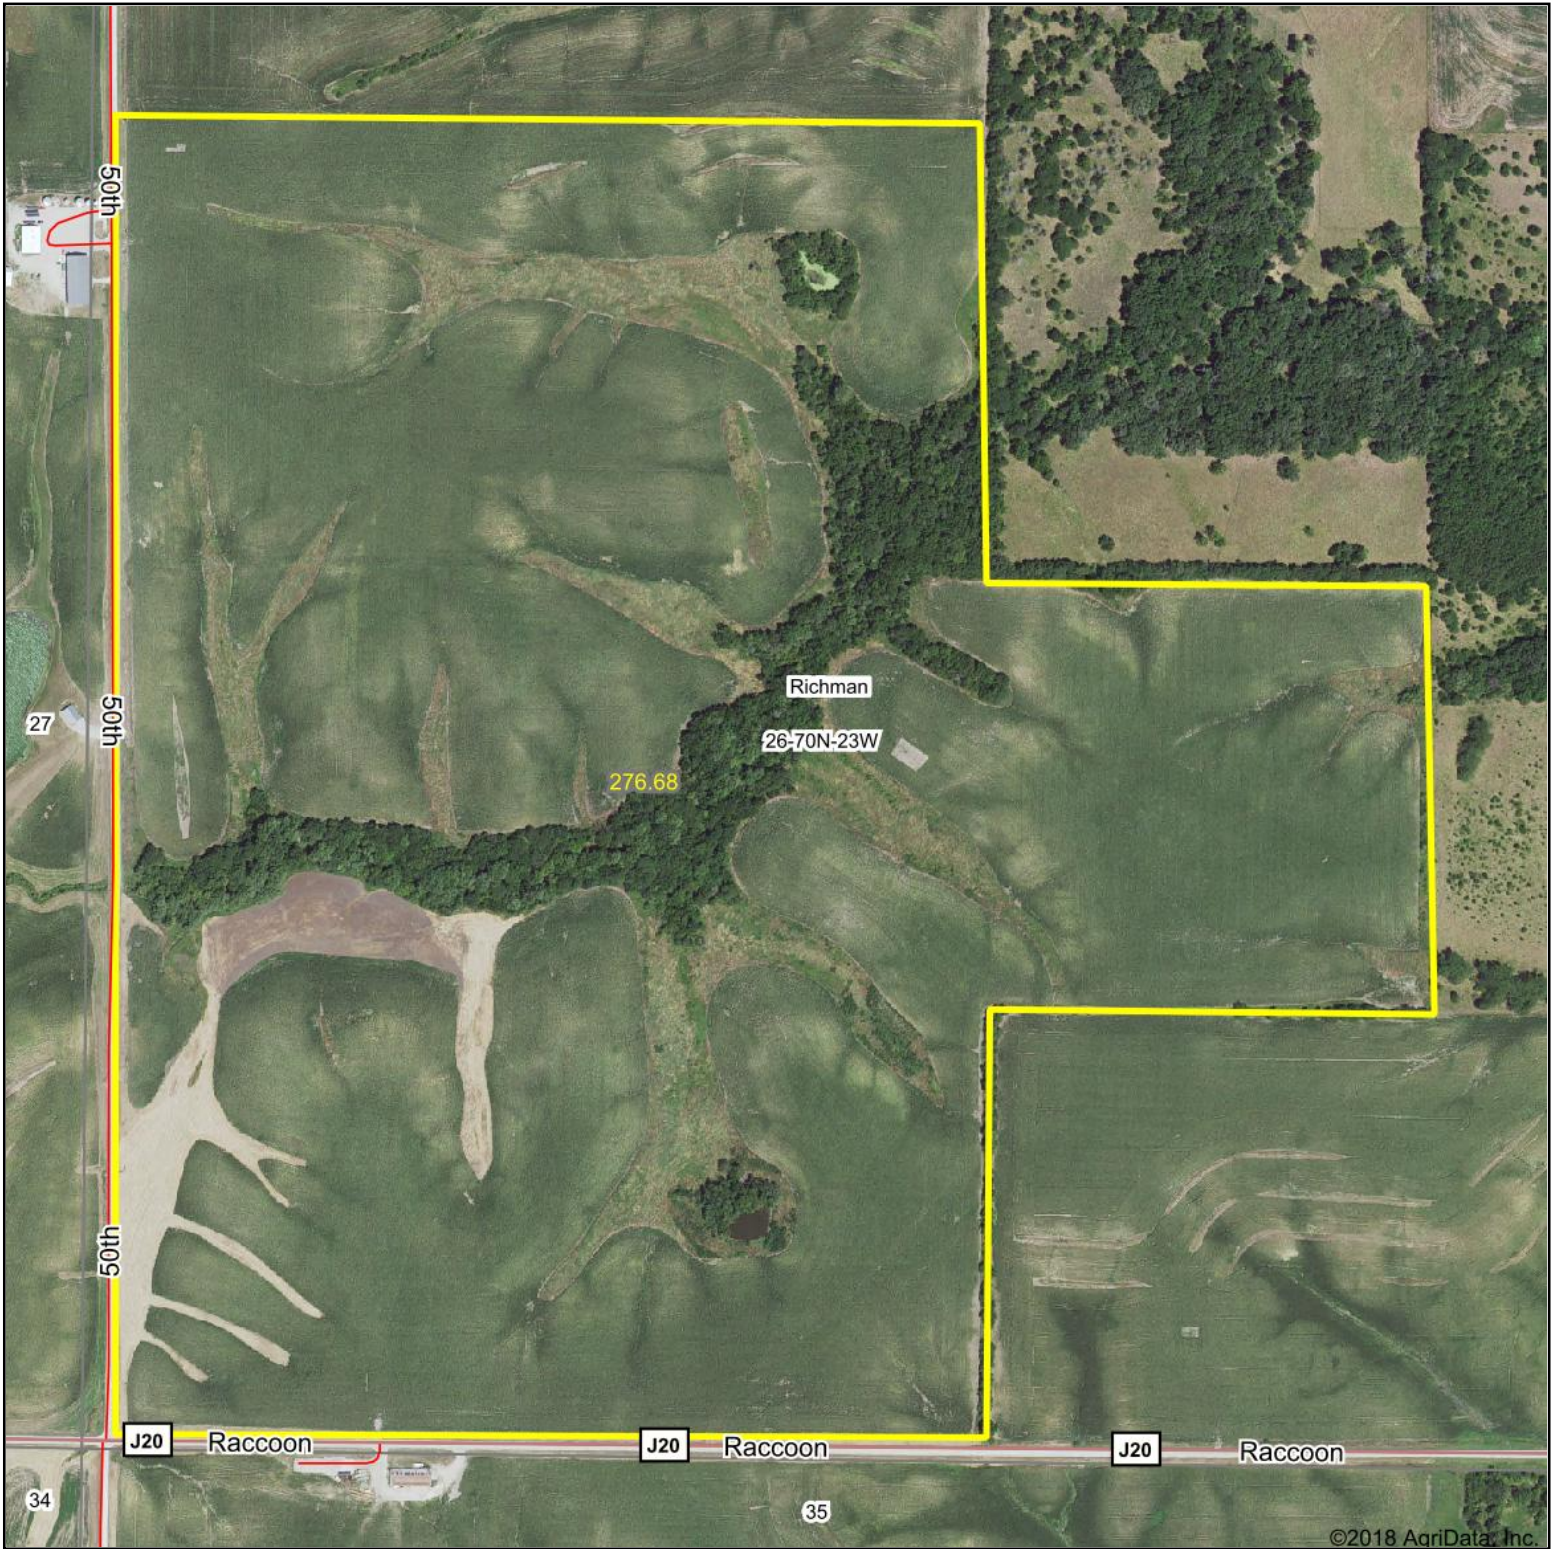

Aerial Map

map center: 40° 49' 54.22, -93° 28' 22.87

Maps Provided By:

CUSTOMIZED ONLINE MAPPING
© AgriData, Inc. 2018 www.AgriDataInc.com

26-70N-23W
Wayne County
Iowa

8/30/2018