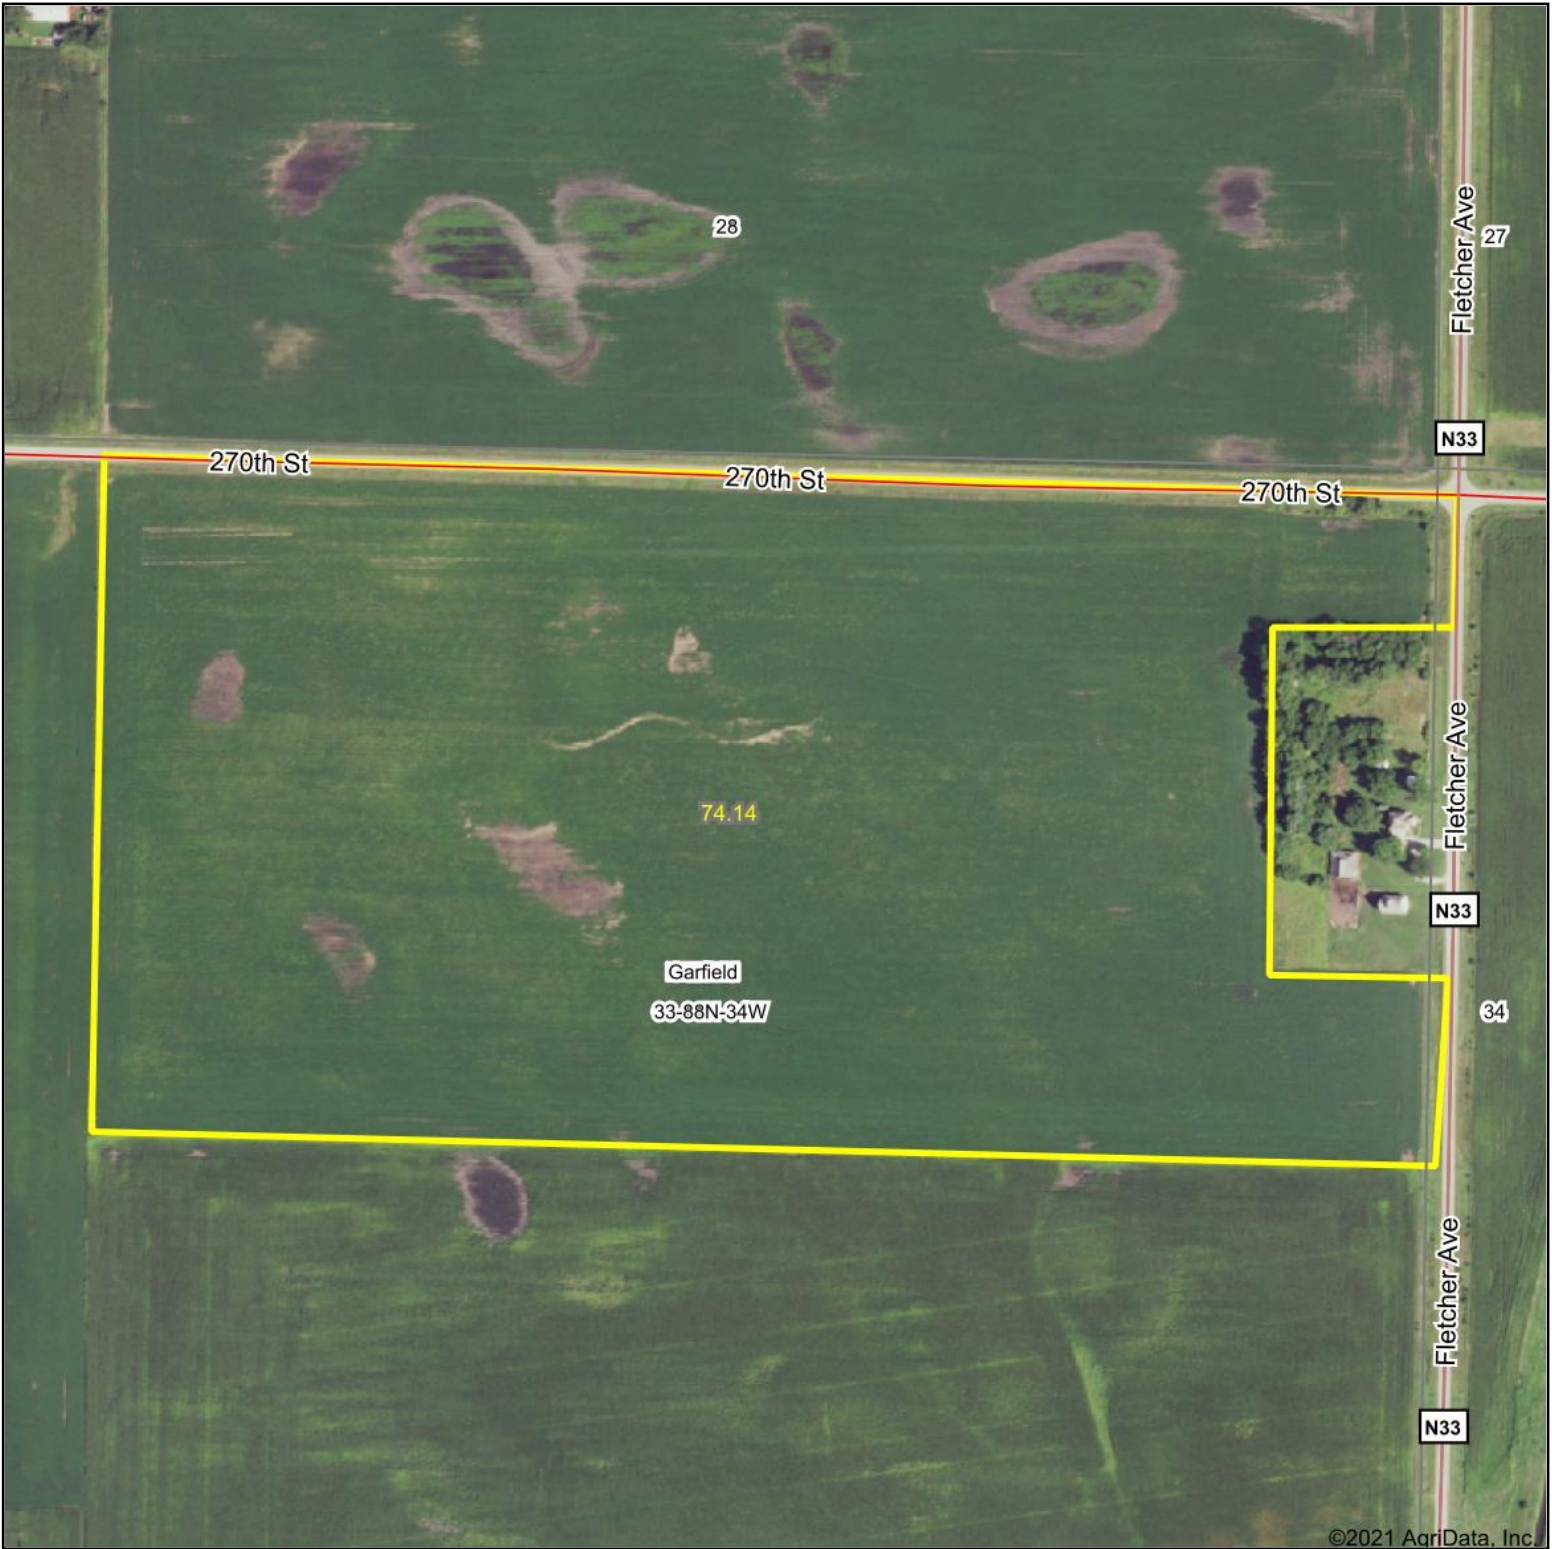

Aerial Map

Map Center: 42° 23' 51.34, -94° 48' 36.43

33-88N-34W
Calhoun County
Iowa

10/25/2021

Maps Provided By:

© AgriData, Inc. 2021

www.AgriDataInc.com