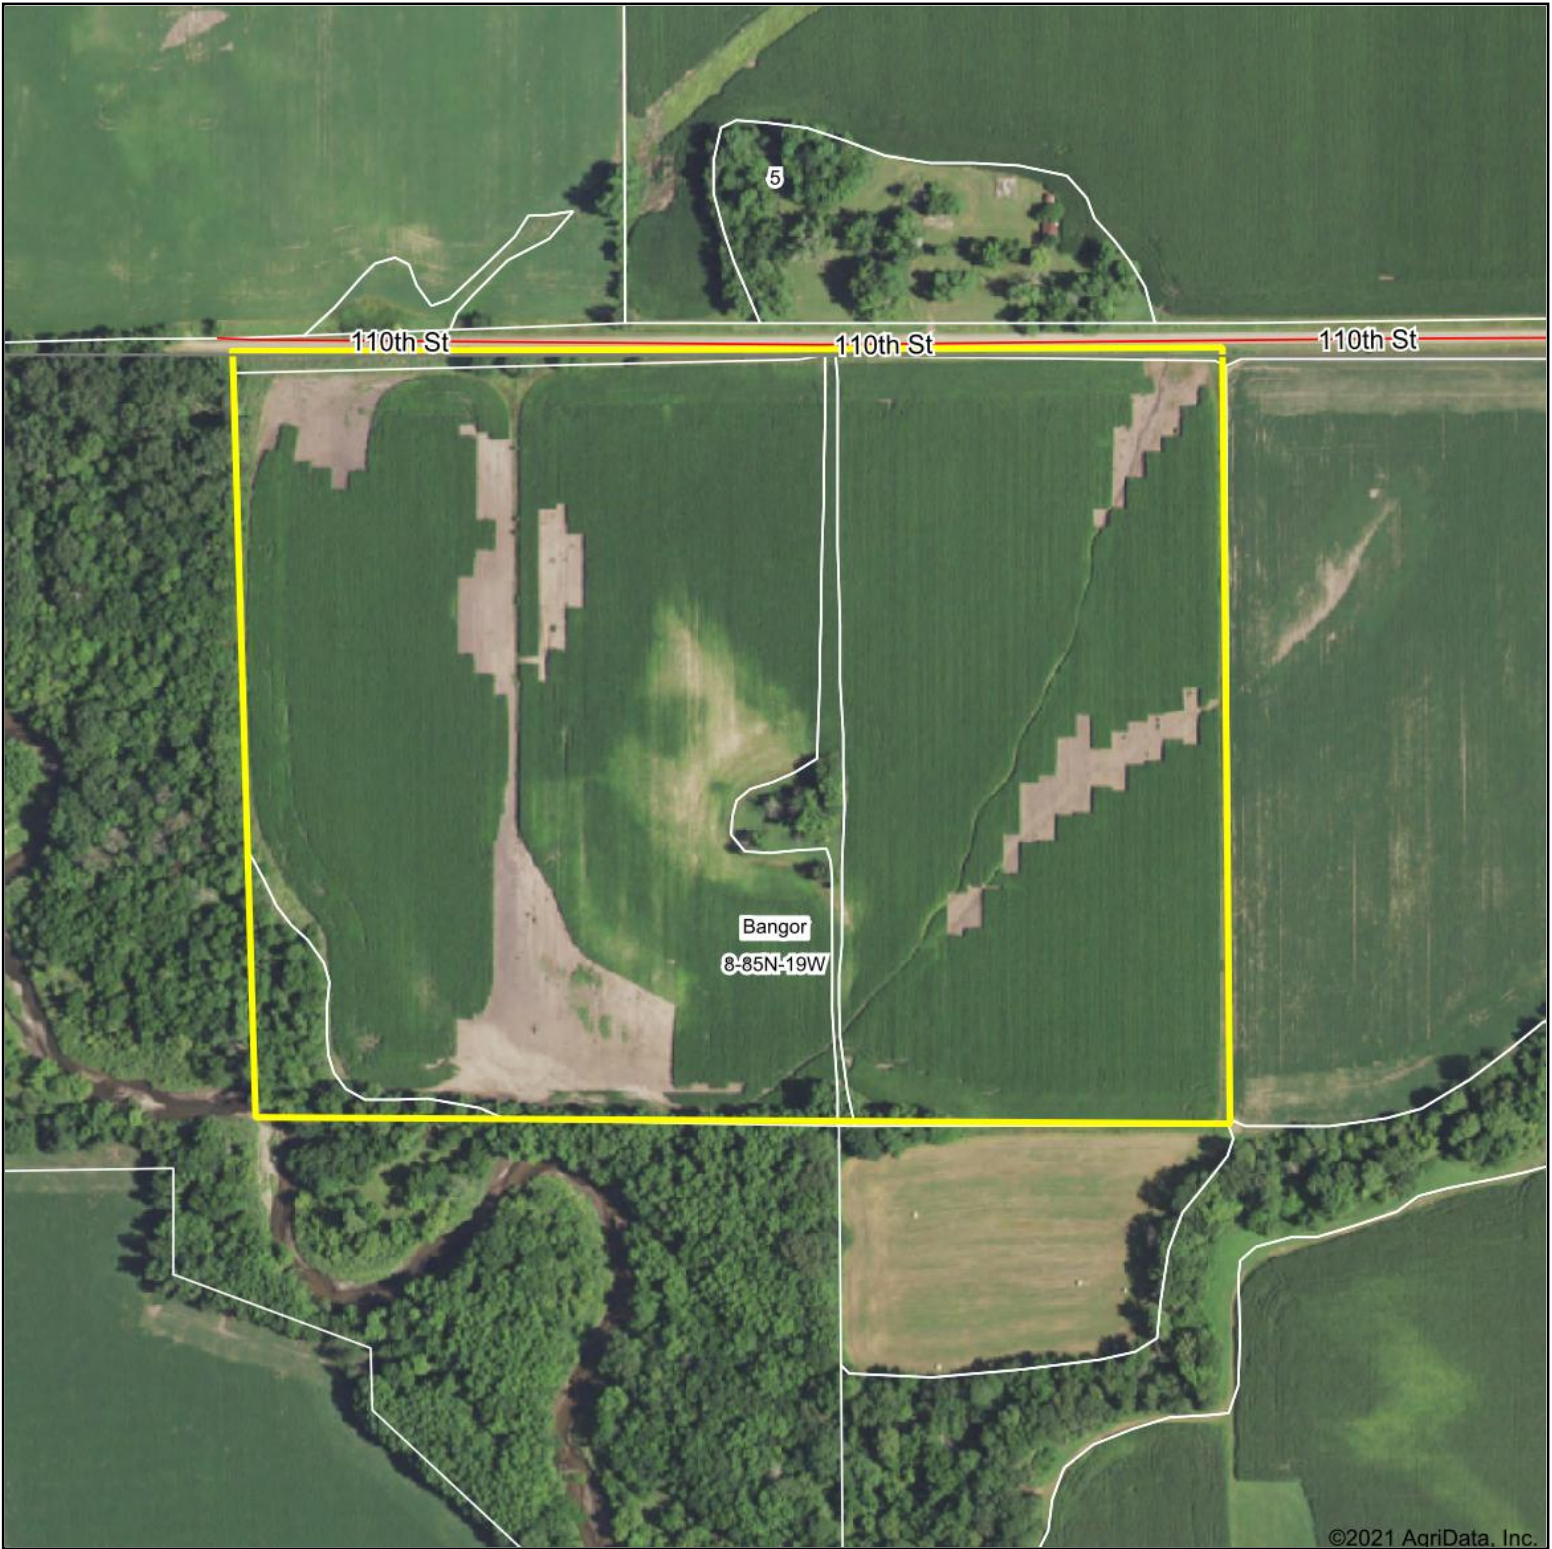

# Aerial Map

Map Center: 42° 11' 33.06, -93° 5' 4.18

**8-85N-19W**  
**Marshall County**  
**Iowa**

7/14/2021

Maps Provided By:

© AgriData, Inc. 2021 www.AgriDataInc.com

Field borders provided by Farm Service Agency as of 5/21/2008.