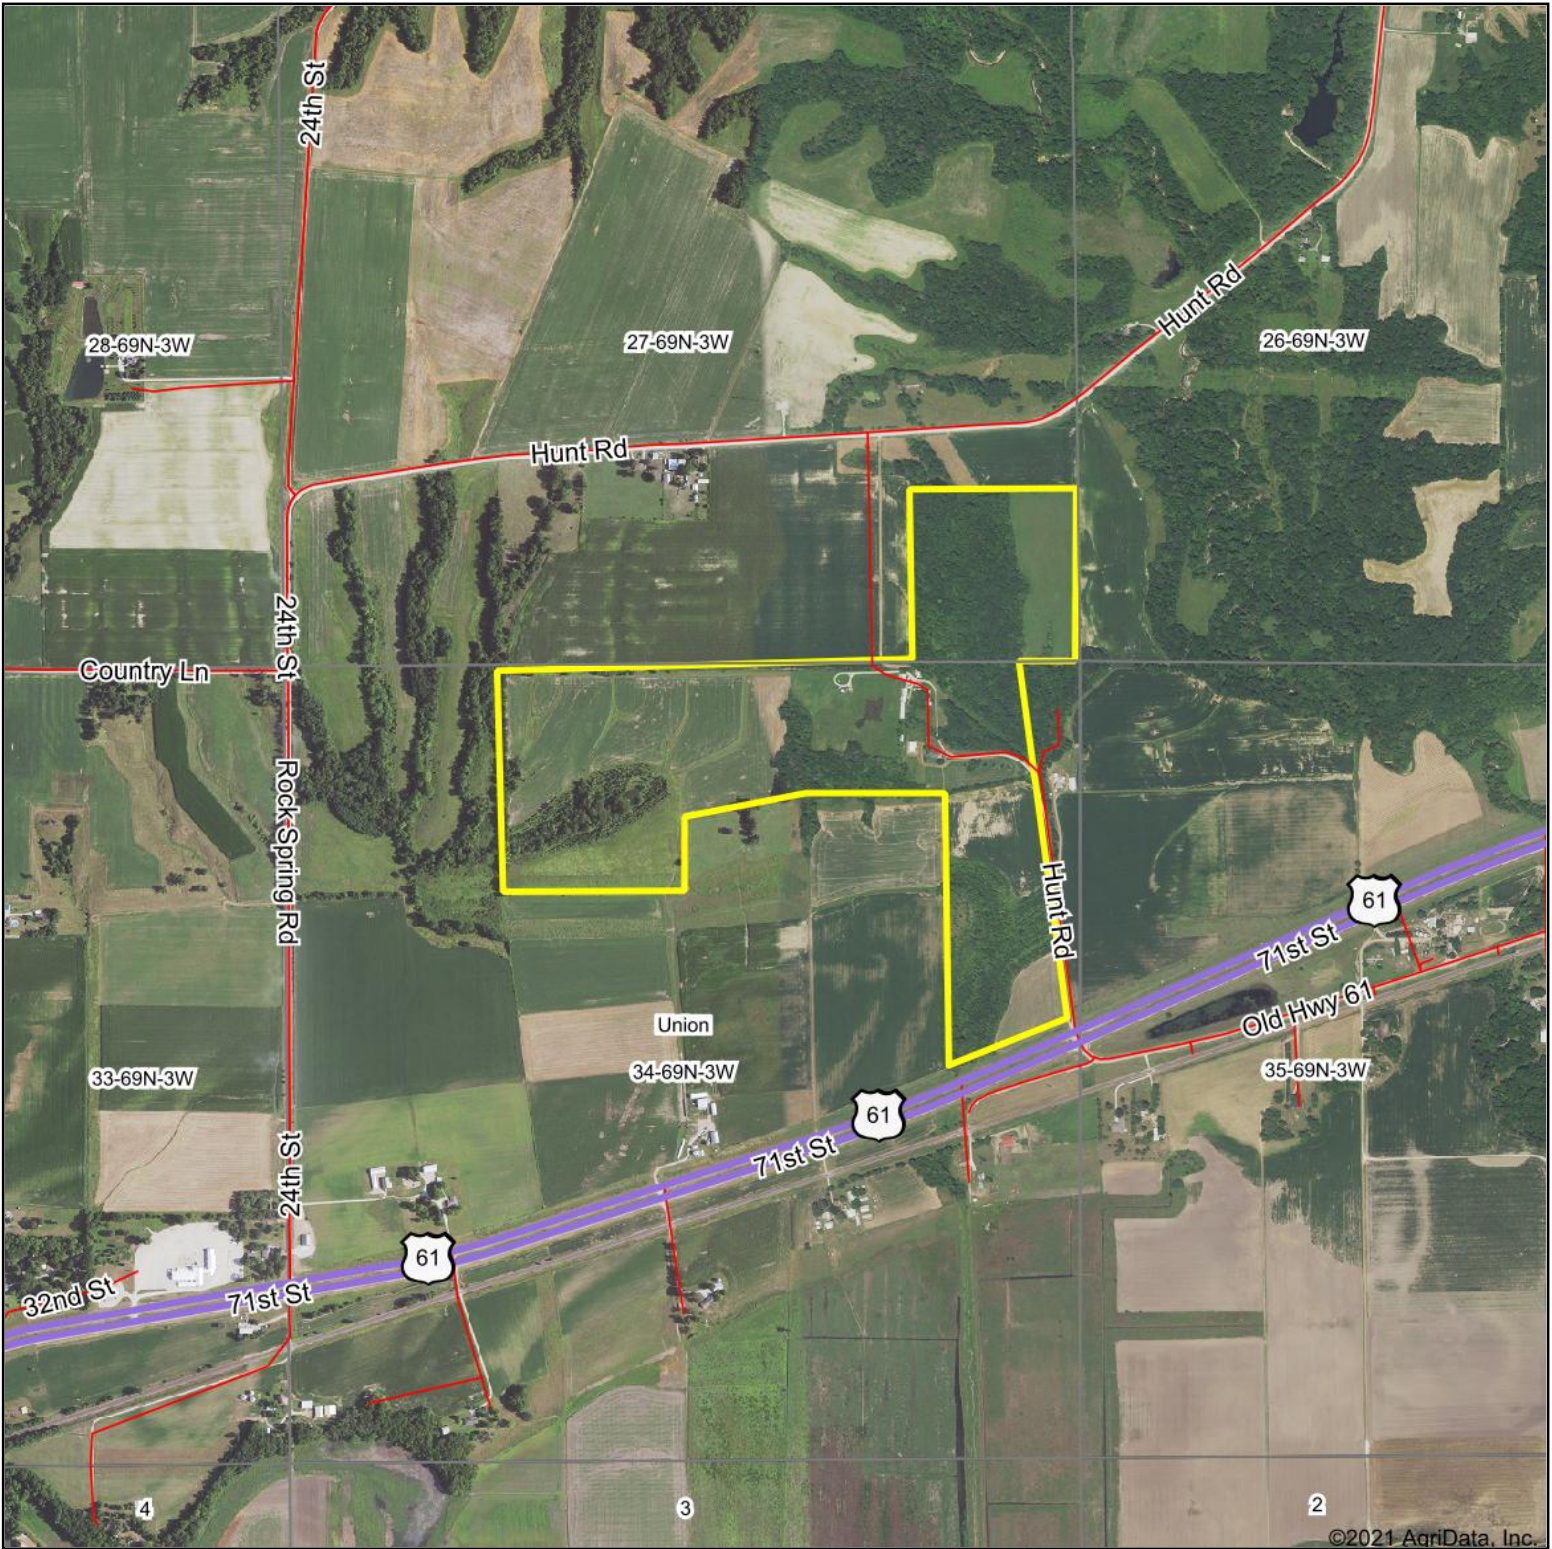

Aerial Map

©2021 AgriData, Inc.

Map Center: 40° 44' 13.15, -91° 11' 18.22

34-69N-3W
Des Moines County
Iowa

2/7/2021

Maps Provided By:
 **surety**[®]
CUSTOMIZED ONLINE MAPPING
© AgriData, Inc. 2021 www.AgriDataInc.com