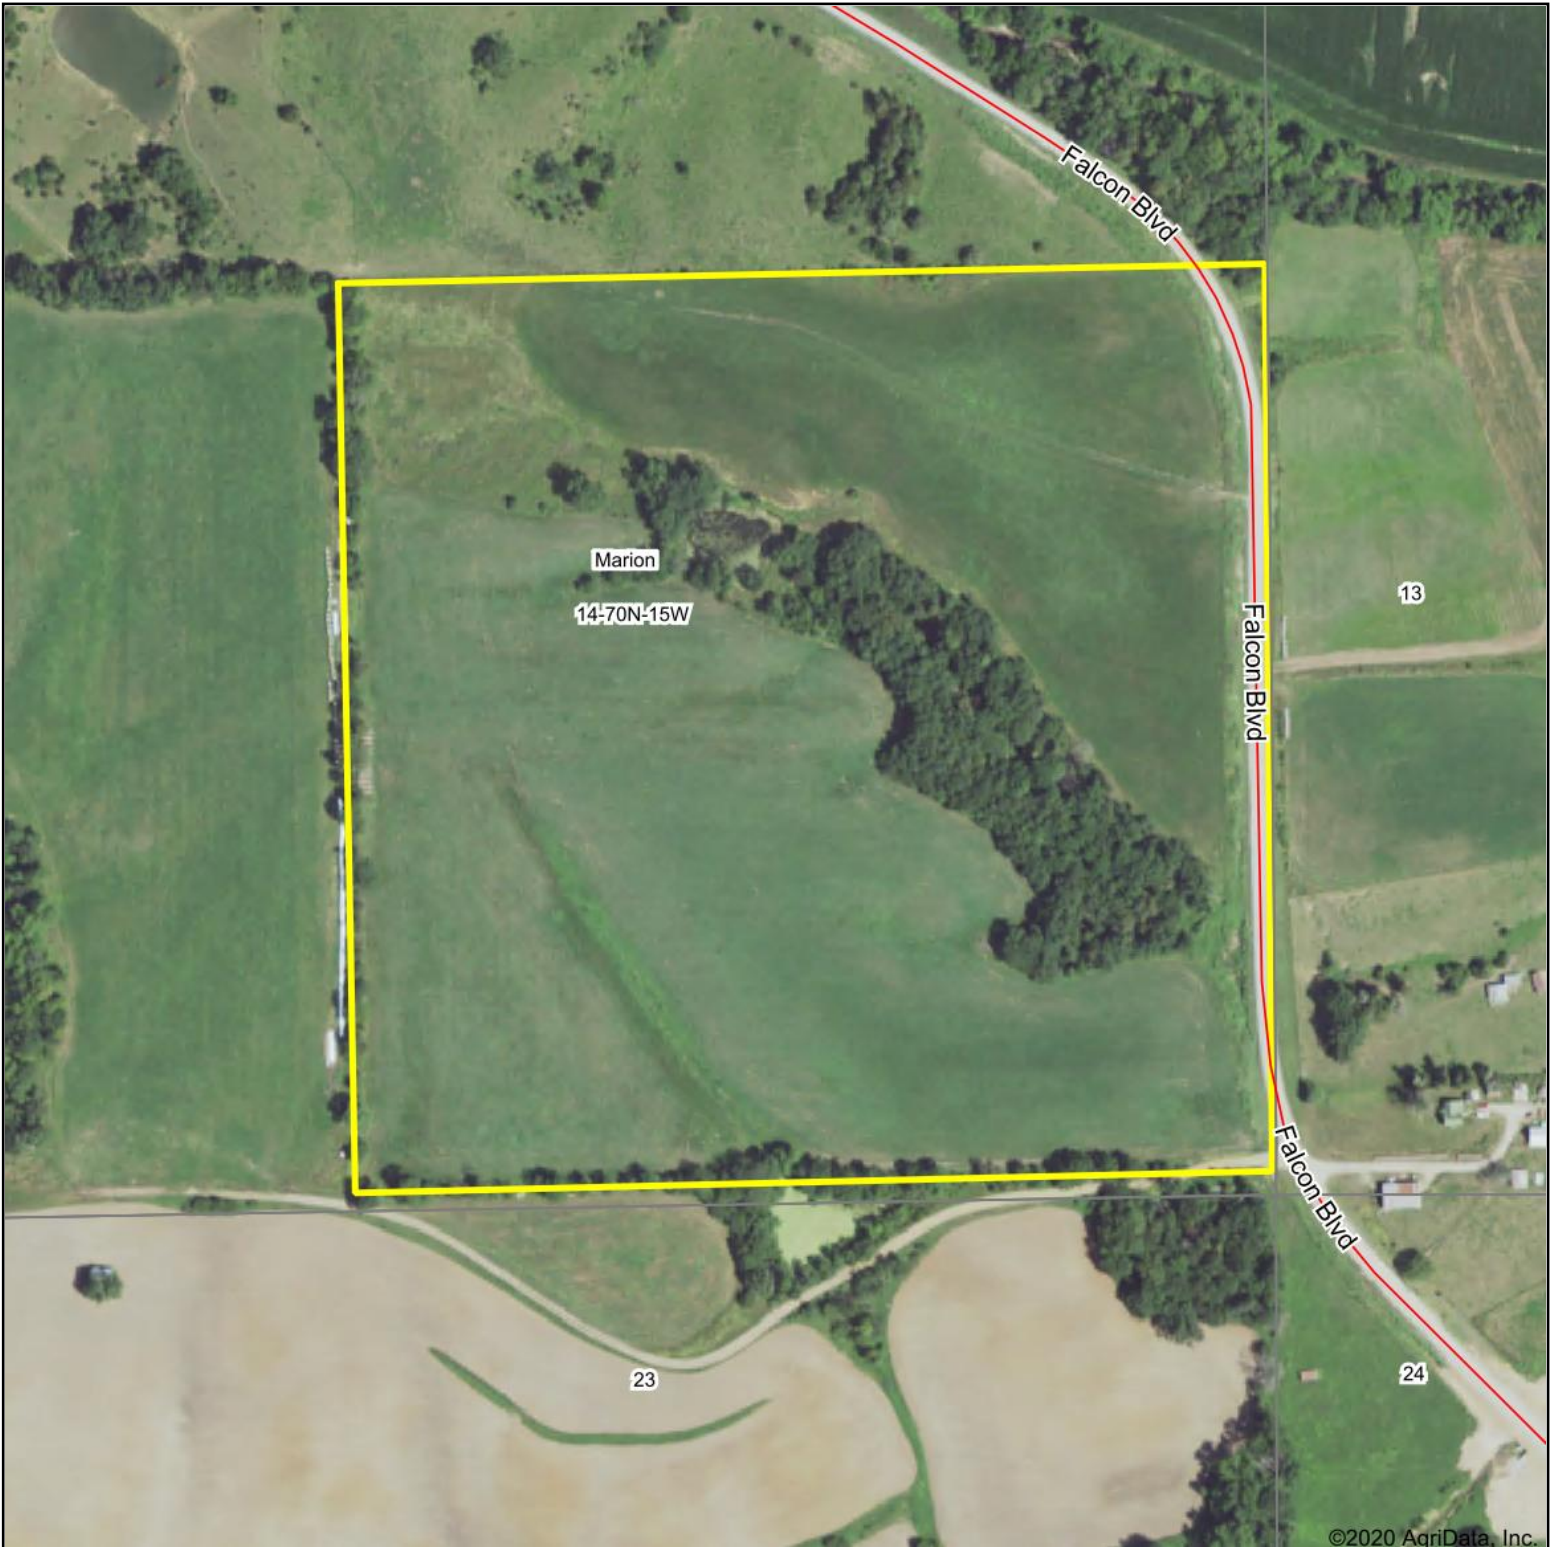

Aerial Map

Map Center: 40° 51' 29.56, -92° 32' 45.76

14-70N-15W
Davis County
Iowa

10/19/2020

Maps Provided By:

© AgriData, Inc. 2020

www.AgriDataInc.com