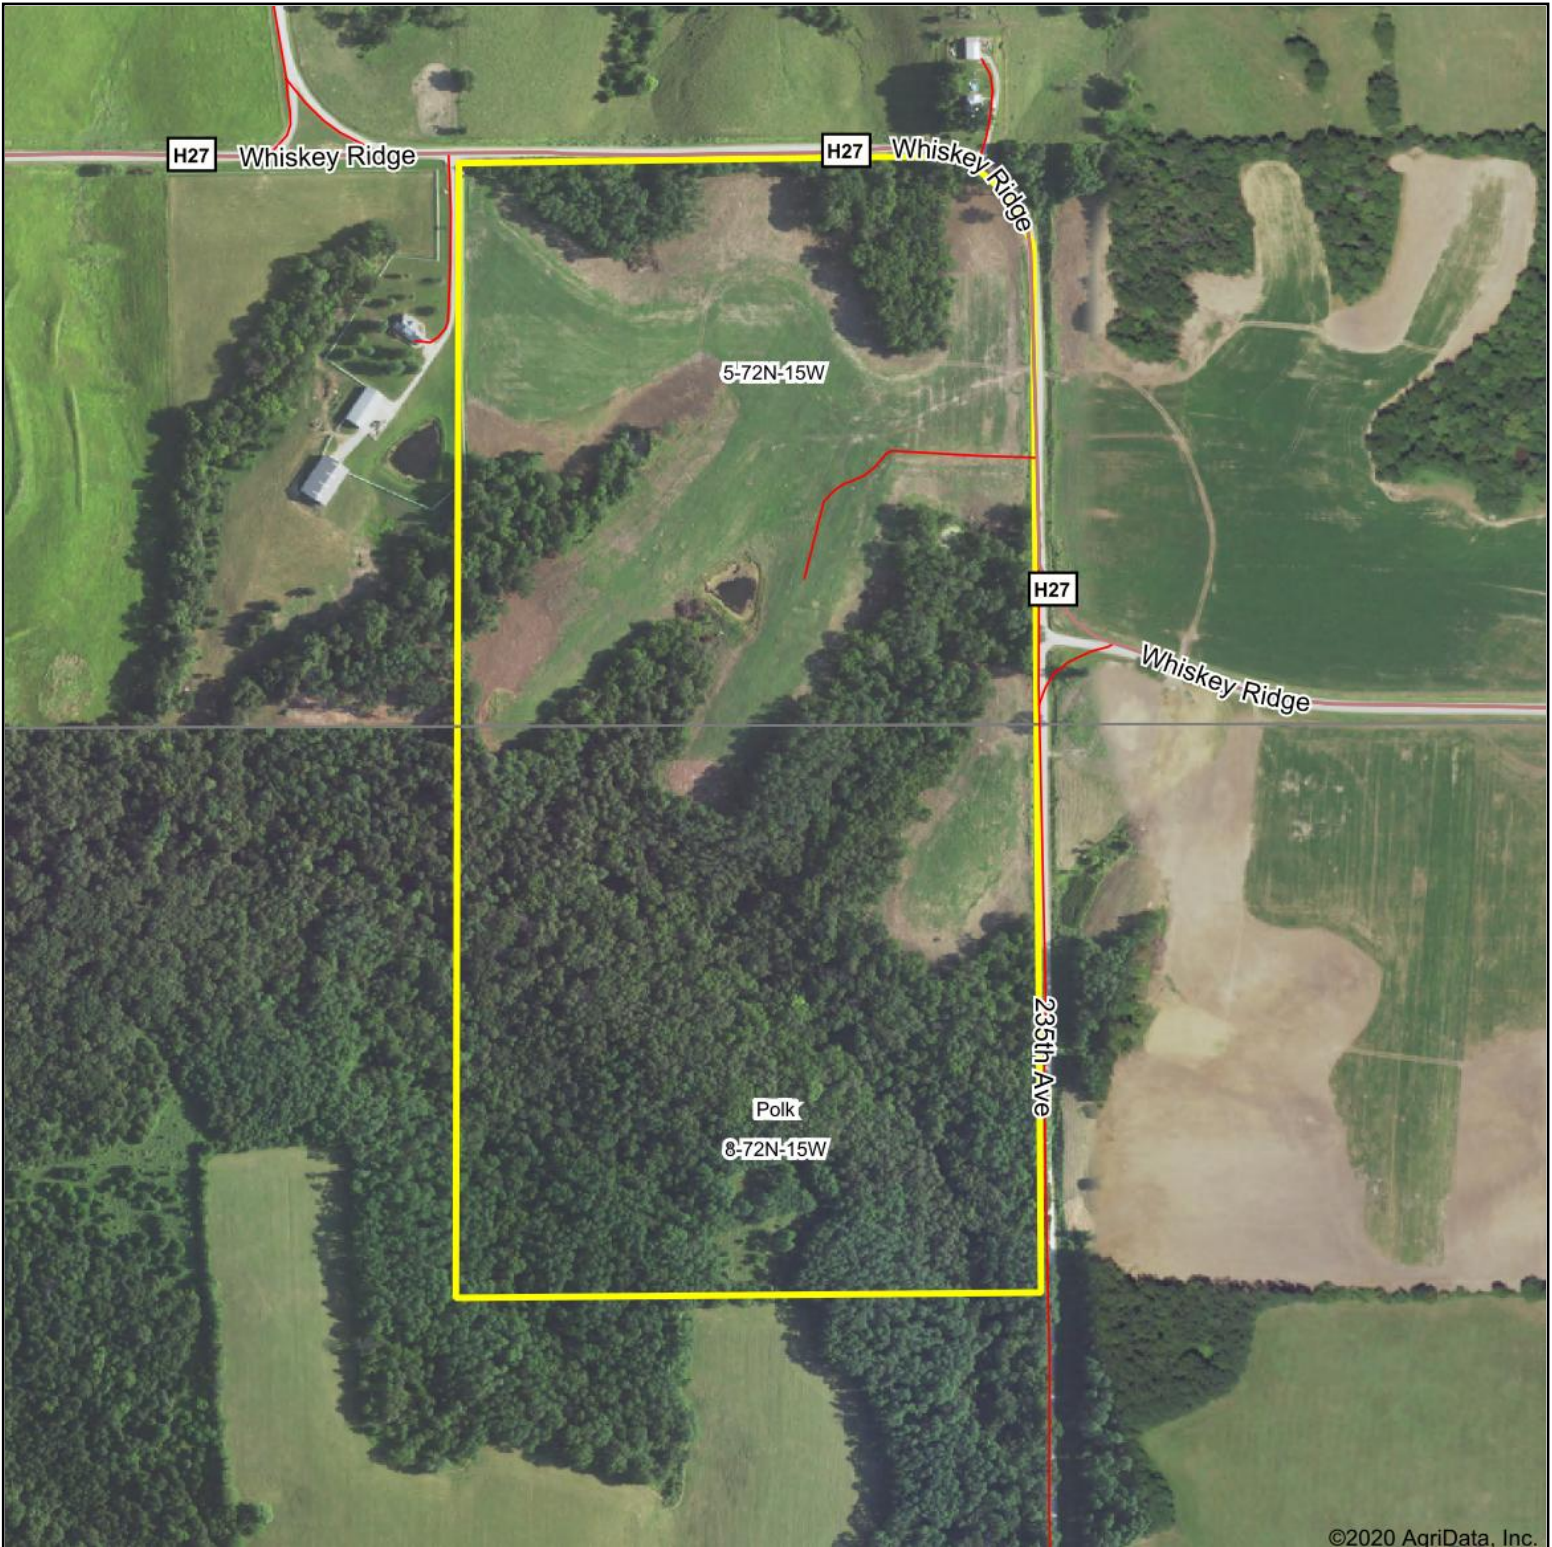

Aerial Map

©2020 AgriData, Inc.

Map Center: 41° 3' 33.67, -92° 36' 47.79

8-72N-15W
Wapello County
Iowa

7/28/2020

Maps Provided By:

© AgriData, Inc. 2020

www.AgriDataInc.com