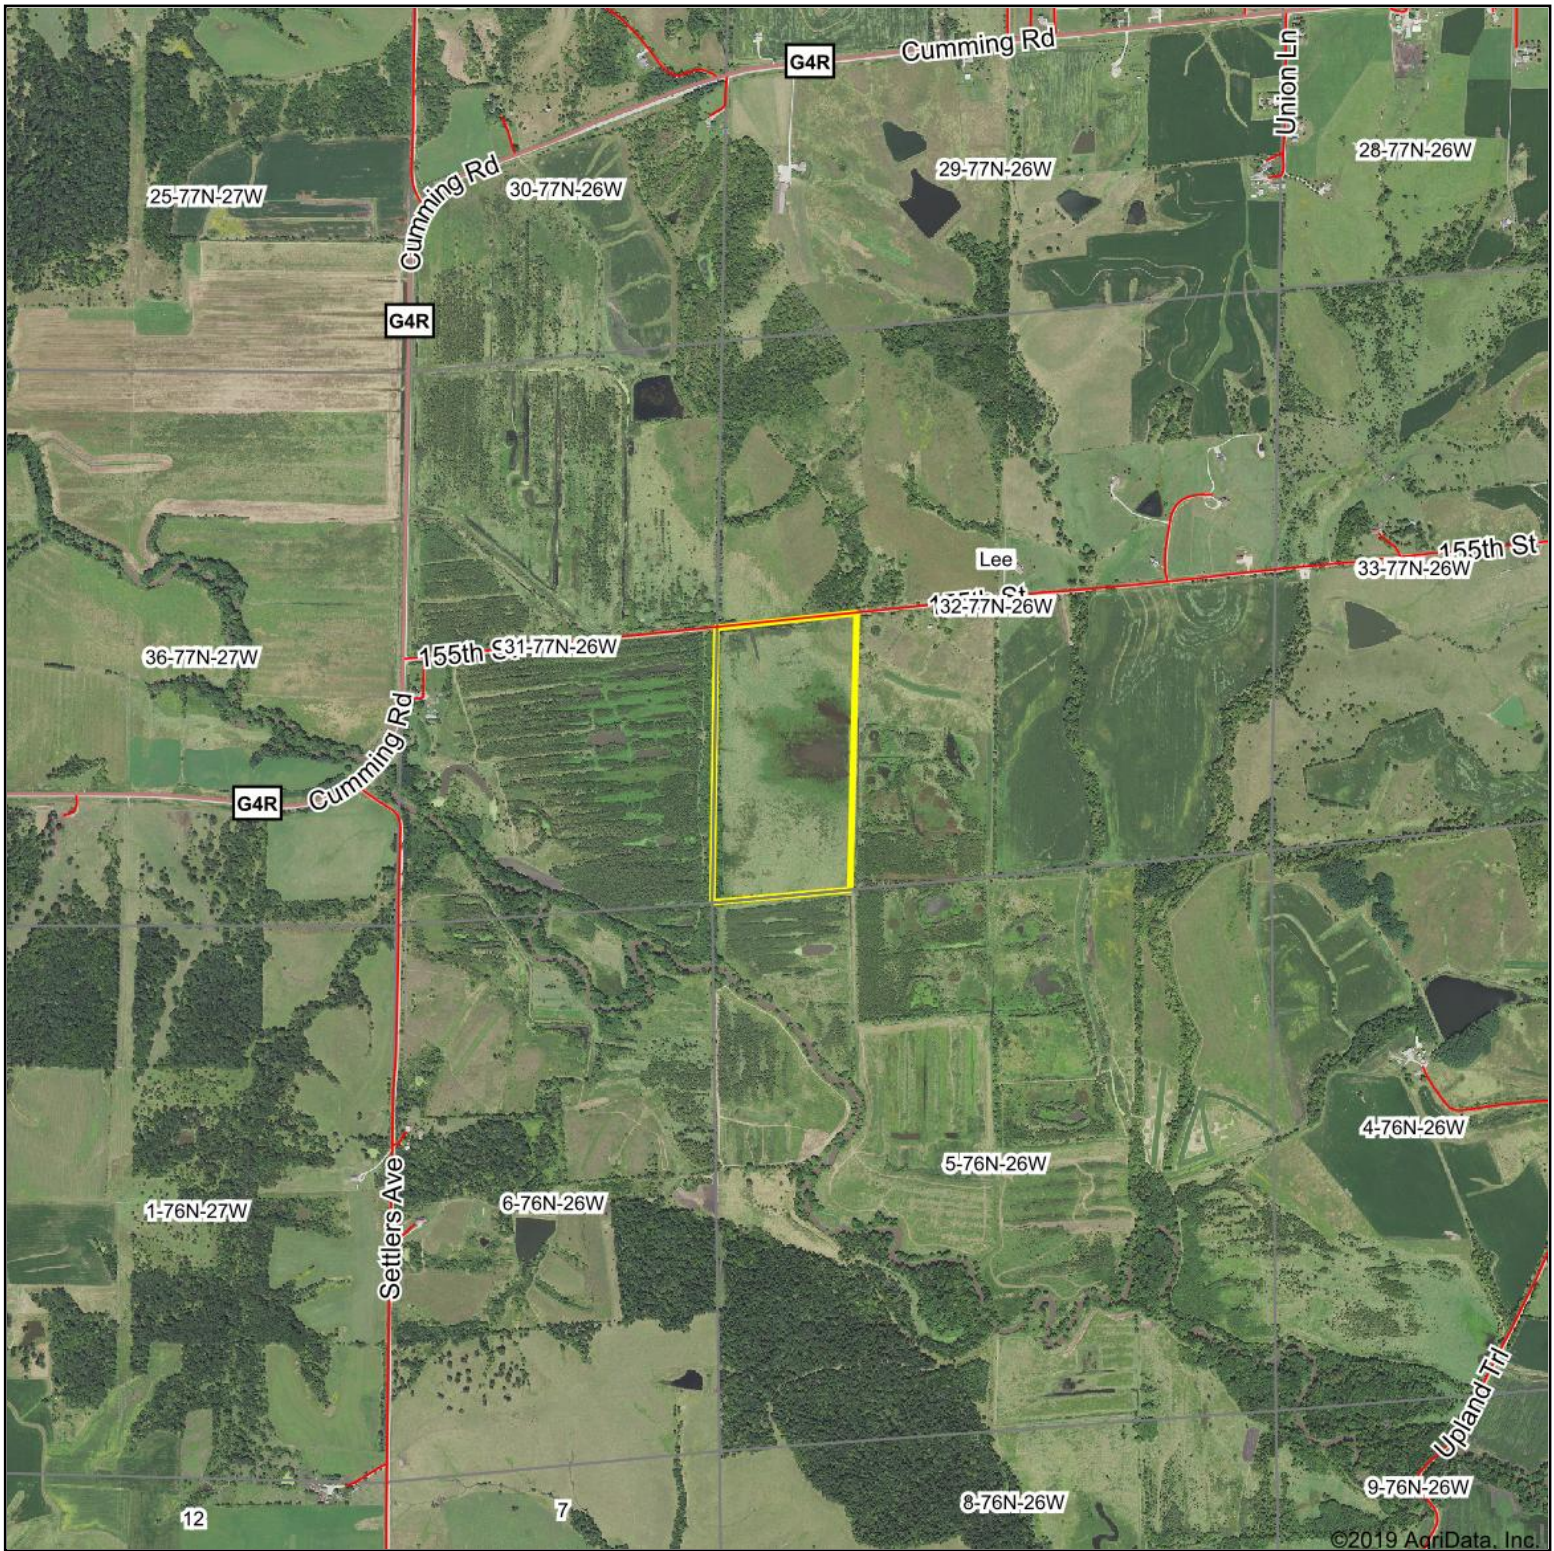

Aerial Map

Map Center: 41° 25' 14.02, -93° 53' 3.1

32-77N-26W
Madison County
Iowa

4/29/2020

Maps Provided By:
 **surety**
CUSTOMIZED ONLINE MAPPING
© AgriData, Inc. 2019 www.AgriDataInc.com