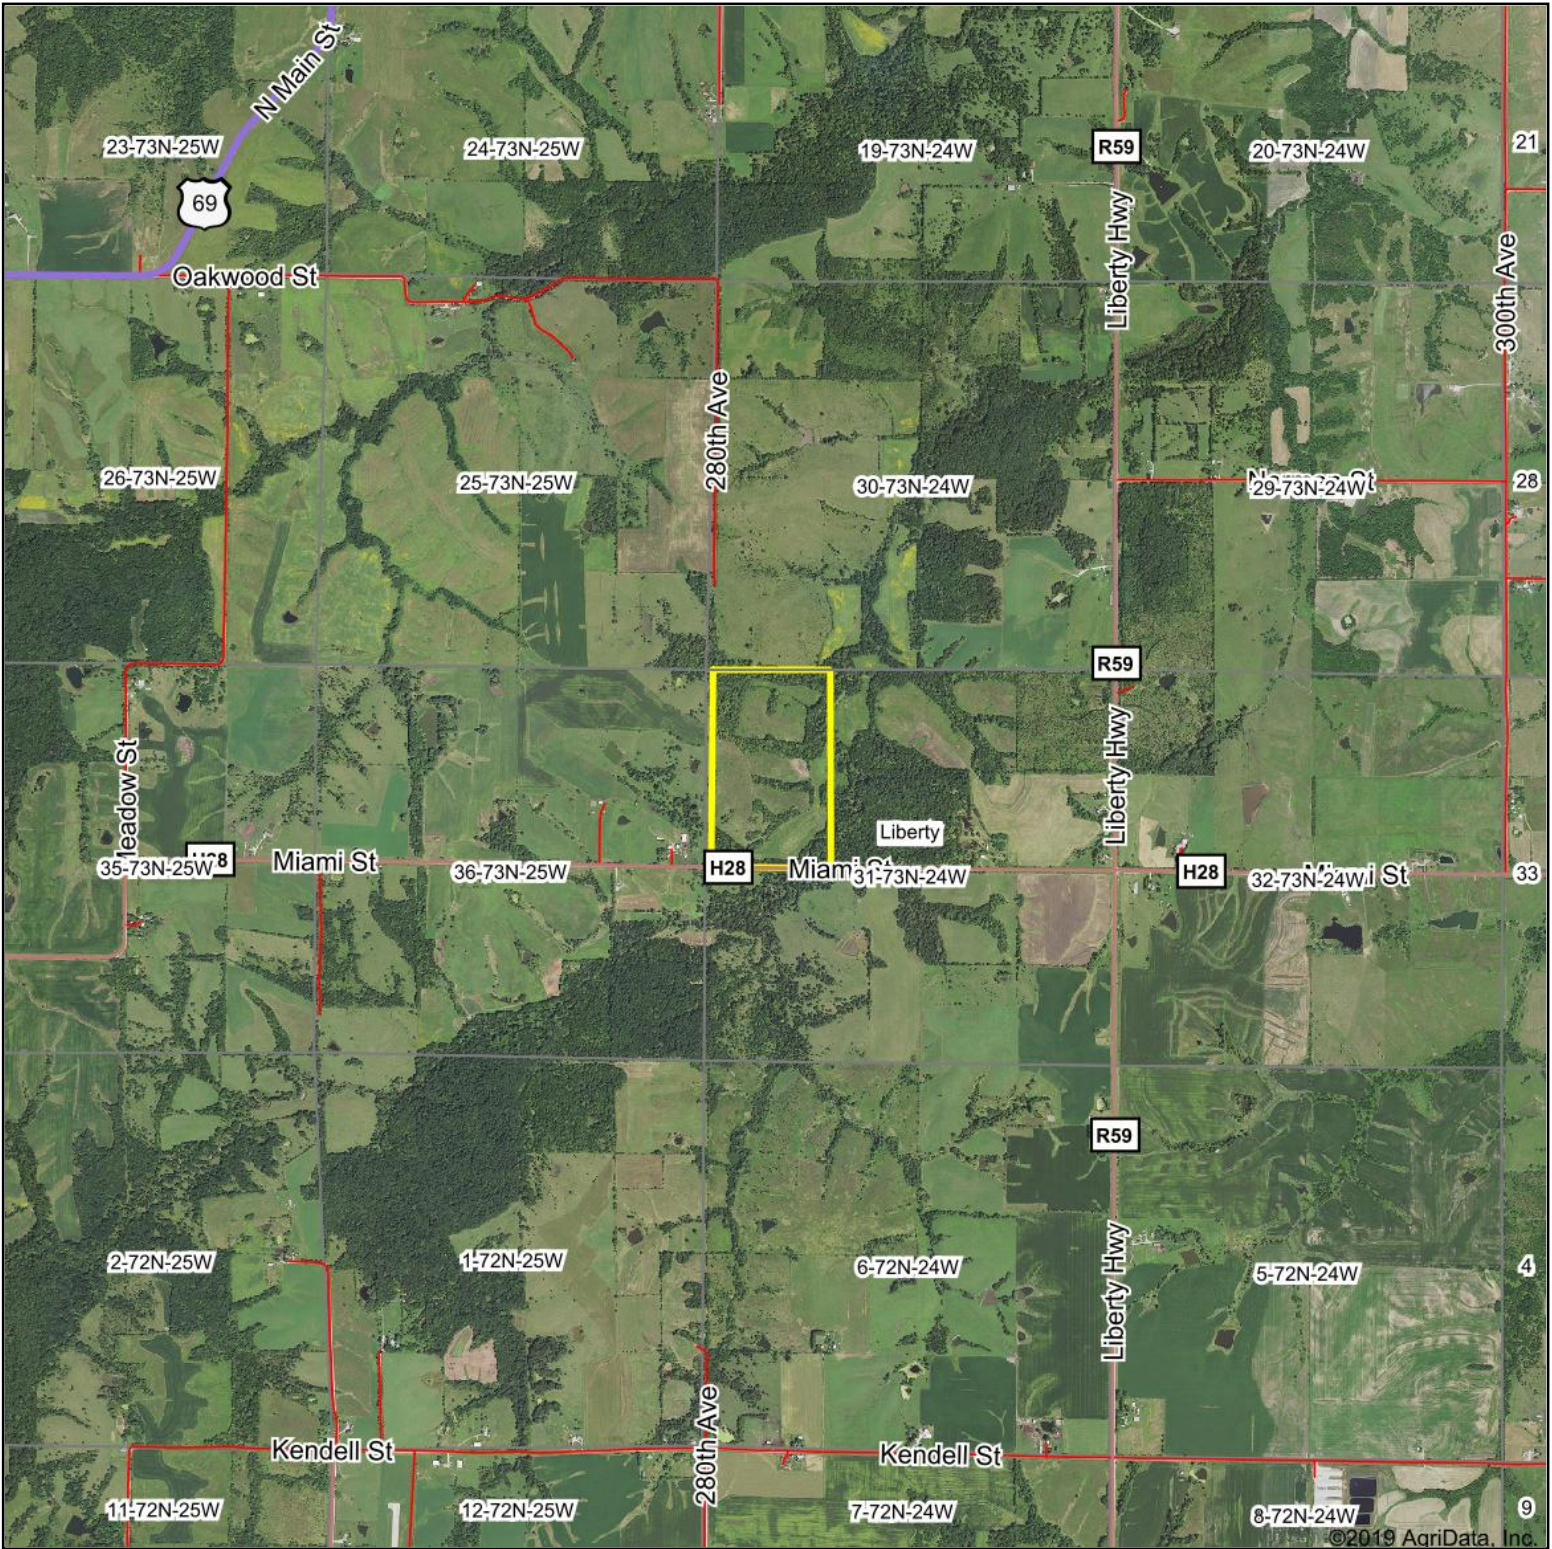

Aerial Map

Map Center: 41° 5' 6", -93° 40' 13.25

31-73N-24W
Clarke County
Iowa

3/12/2020

Maps Provided By:
 **surety**[®]
CUSTOMIZED ONLINE MAPPING
© AgriData, Inc. 2019 www.AgridataInc.com